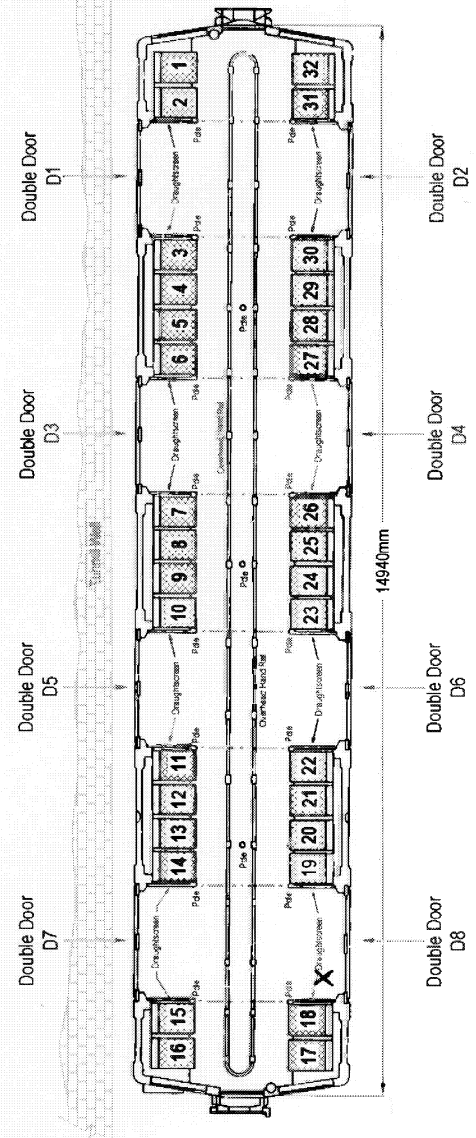

## -C69 / 77 SURFACE STOCK - CIRCLE LINE

## TRAILER CAR (T.C.)

Third Carriage

DIRECTION OF TRAVEL

02/09/05  
11:15  
SBW1

NO DIMENSIONS ARE TO BE SCALED FROM THIS DRAWING

SUBJECT  
Operation Theseus

JOB NAME AND ADDRESS  
Liverpool Street to Aldgate  
Circle Line Train  
Seating Plan

THIRD CARRIAGE

SCALES AT A3 SHEET SIZE  
Not to Scale  
DRAWING No.  
DATE  
Aug 2005  
AG 3 / 036 / 2005