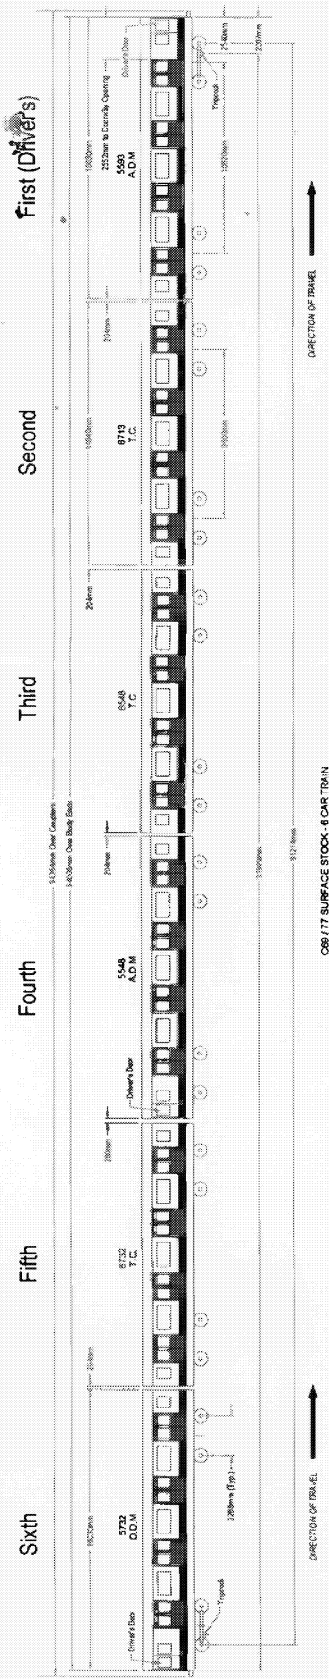

## -C69 / 77 SURFACE STOCK - CIRCLE LINE

## TRAILER CAR (T.C.)

Third Carriage

DIRECTION OF TRAVEL

02/09/05  
11:15  
SBW1

NO DIMENSIONS ARE TO BE SCALED FROM THIS DRAWING

### NOTES

Example of interior

**RESTRICTED**  
**CRIME**

FOR POLICE USE ONLY  
Drawing Details Supplied by  
London Underground Ltd.

THE METROPOLITAN POLICE AUTHORITY

**COMPUTER AIDED  
MODELLING BUREAU**  
PROPERTY SERVICES

SUBJECT  
Operation Theseus

JOB NAME AND ADDRESS  
Liverpool Street to Aldgate  
Circle Line Train  
Seating Plan

THIRD CARRIAGE

SCALES AT A3 SHEET SIZE  
Not to Scale  
DRAWING No.  
DATE  
Aug 2005  
AG 3 / 036 / 2005