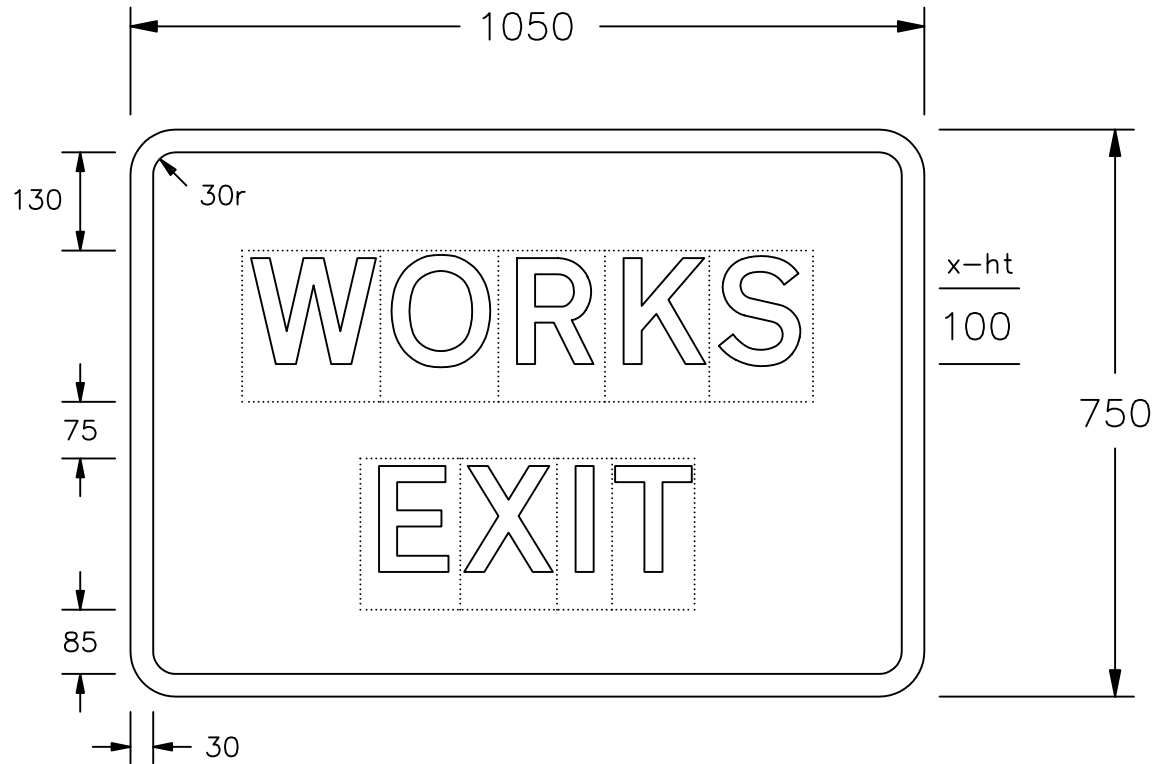

Drawing No.  
P 7302

© CROWN COPYRIGHT

- NOTES: 1. The legend is from the Transport Medium alphabet at the x-height shown.
2. The tile outlines do not form part of the sign.
3. COLOURS : Background ----- RED  
Legend & Border --- WHITE

P7302

Before using this drawing, confirm that it has not been superseded.

<b>Department for Transport</b>	Title:	Temporary Sign	Issue:	Date:	Drawn by:	Dimensions:	Drawing No.
		WORKS EXIT	A:	22.11.95	S.P.	MILLIMETRES	P 7302
			B:	7.1.05	Approved by:		
		C:		R.M.			