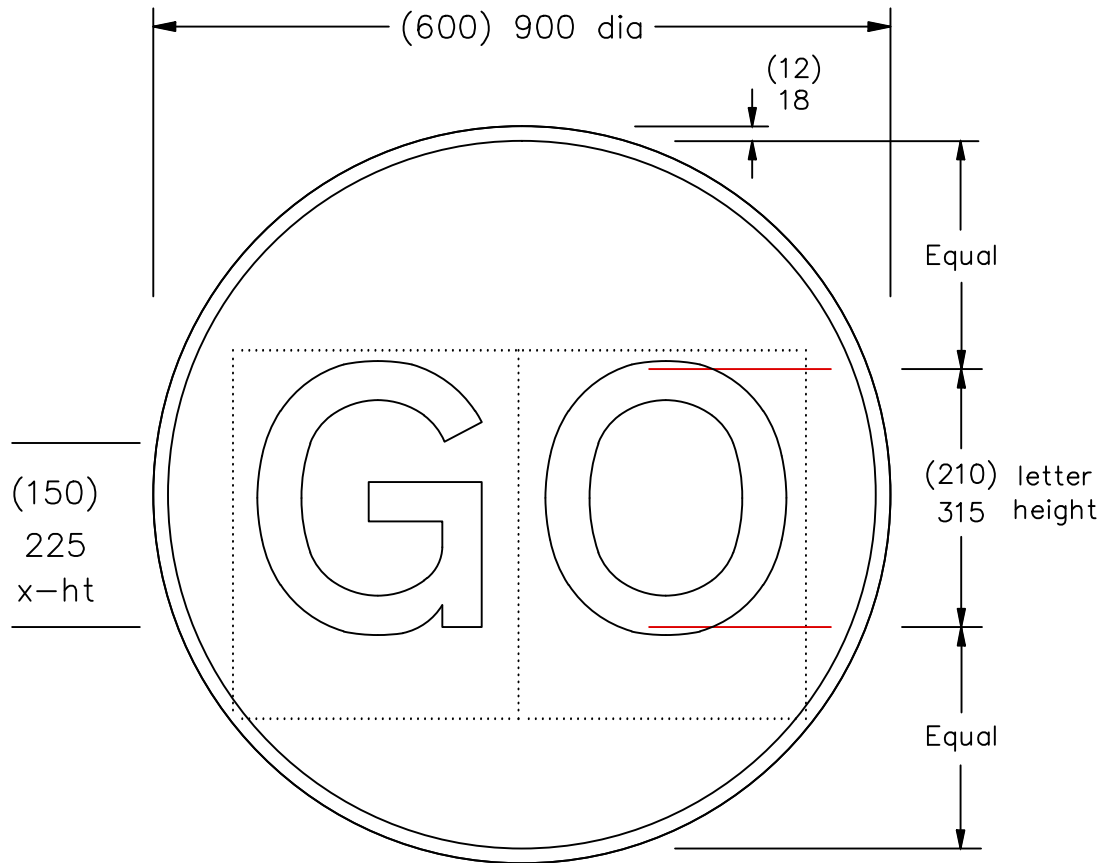

Drawing No.  
P 7024

© CROWN COPYRIGHT

- NOTES: 1. The legend is from the Transport Medium alphabet at the x-heights shown.
2. The letters (not tiles) are centred horizontally on the sign.
3. The tile outlines do not form part of the sign.

COLOURS : Background ----- DARK GREEN  
Legend & Border ---- WHITE

P7024

Before using this drawing, confirm that it has not been superseded.

|  |   |   |   |                    |                             |                       |
|--|---|---|---|--------------------|-----------------------------|-----------------------|
|  | Title :<br>Regulatory Sign<br><br>MANUALLY OPERATED GO SIGN | Issue :<br>A : 14.11.95<br>B : 7.1.05<br>C : 11.11.11 | Date :<br>S.P.<br>Approved by :<br>R.M. | Drawn by :<br>S.P. | Dimensions :<br>MILLIMETRES | Drawing No.<br>P 7024 |
|  |   |   |   |                    |                             |                       |
|  |   |   |   |                    |                             |                       |