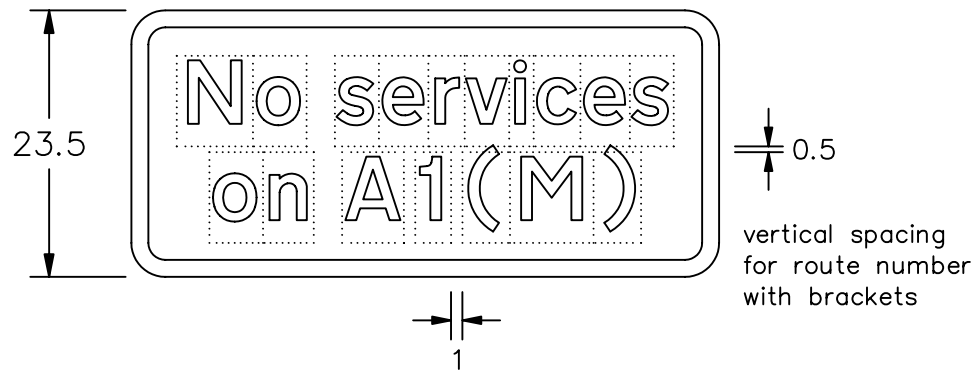

Drawing No.
P 2330

© CROWN COPYRIGHT

- NOTES: 1. The legend is from the Transport Medium alphabet at the x-heights shown.
2. The tile outlines do not form part of the signs.
3. COLOURS : Background ----- BLUE
Legend & Border --- WHITE
4. DIMENSIONS : x-heights are in millimetres, other dimensions are in stroke widths. (4sw = x-height)

VARIANT

VARIANT

P2330

Before using this drawing, confirm that it has not been superseded.

<p>Department for Transport</p>	Title:	Informatory Signs	Issue:	Date:	Drawn by:	Dimensions:	Drawing No.
		SERVICES NOT AVAILABLE ON MOTORWAY AHEAD	A:	22.11.04	L.W.	SEE NOTE 4	P 2330
			B:		Approved by:		
			C:		R.M.		