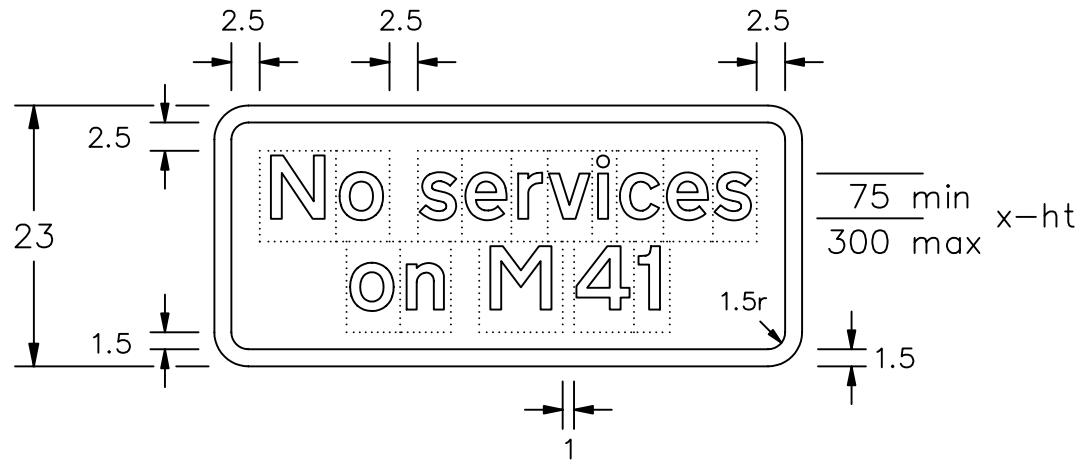

Drawing No.
P 2330

© CROWN COPYRIGHT

- NOTES: 1. The legend is from the Transport Medium alphabet at the x-heights shown.
2. The tile outlines do not form part of the signs.
3. COLOURS : Background ----- BLUE
Legend & Border --- WHITE
4. DIMENSIONS : x-heights are in millimetres, other dimensions are in stroke widths. (4sw = x-height)

VARIANT

VARIANT

P2330

Before using this drawing, confirm that it has not been superseded.

<p>Department for Transport</p>	Title:	Informatory Signs	Issue:	Date:	Drawn by:	Dimensions:	Drawing No.
		SERVICES NOT AVAILABLE ON MOTORWAY AHEAD	A:	22.11.04	L.W.	SEE NOTE 4	P 2330
			B:		Approved by:		
			C:		R.M.		