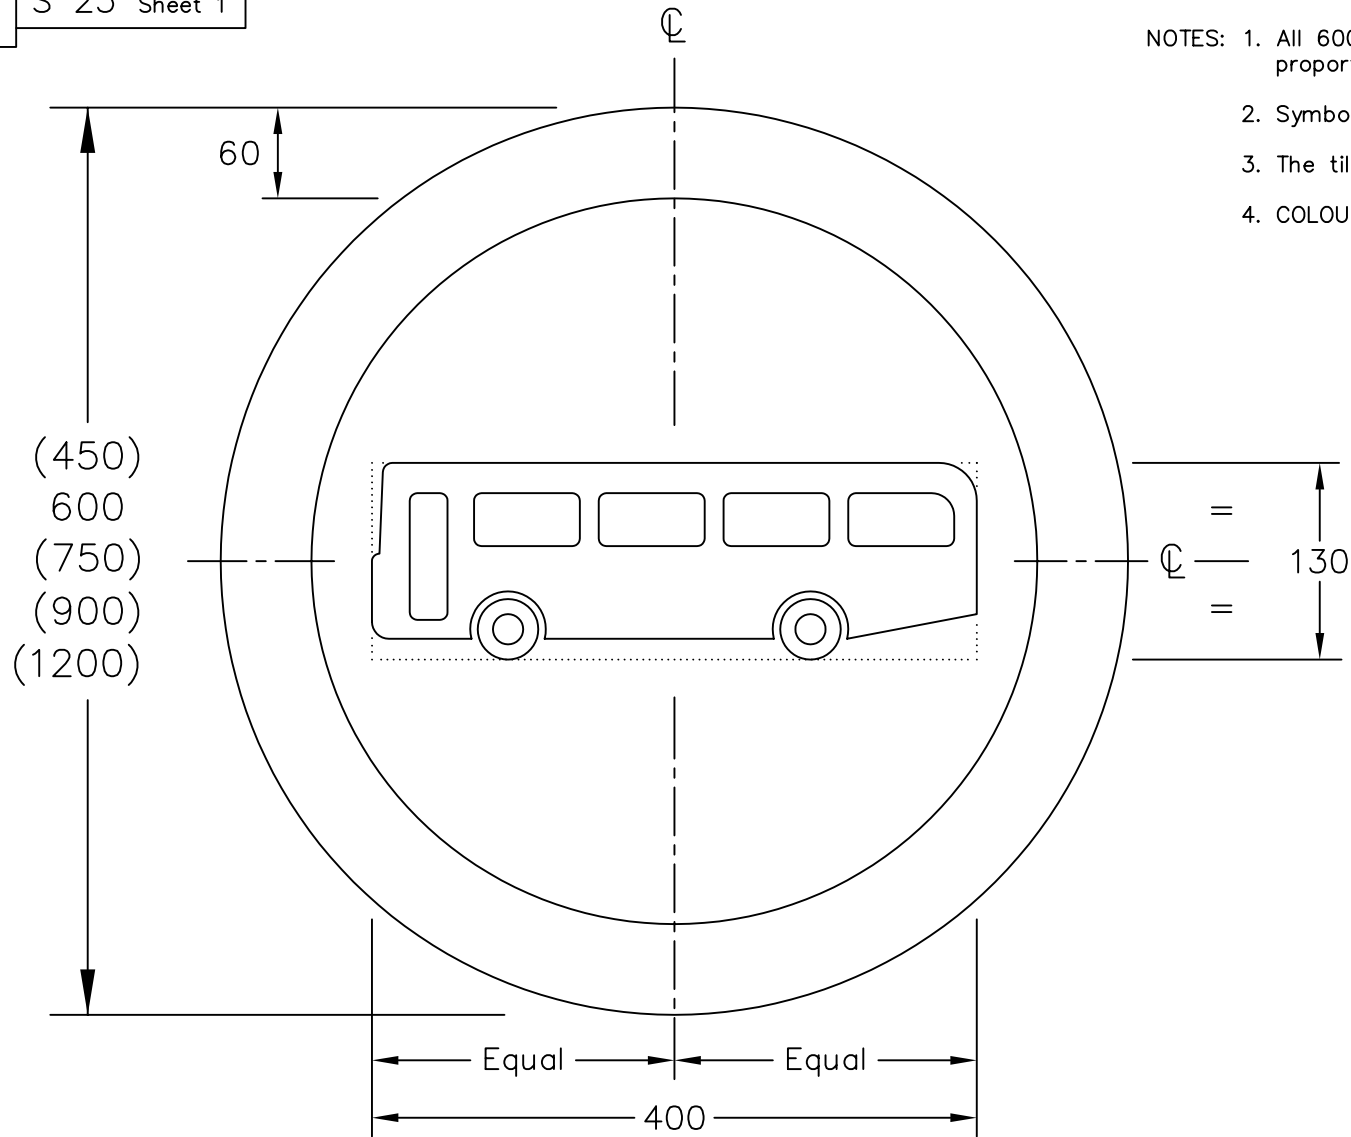

Drawing No.
P 952

Related Drawings
S 25 Sheet 1

© CROWN COPYRIGHT

- NOTES: 1. All 600mm dia sign dimensions shall be varied proportionally for the other roundel sizes.
 2. Symbol details are given on drawing S 25 sheet 1.
 3. The tile outline does not form part of the sign.
 4. COLOURS : Background --- WHITE
 Border ----- RED
 Symbol ----- BLACK

P952

Before using this drawing, confirm that it has not been superseded.

Department for
Transport

Title: Regulatory Sign
BUSES PROHIBITED

Issue: Date: Drawn by: S.P.
 A: 6.7.94
 B: 4.8.04 Approved by: R.M.
 C:

Dimensions:
MILLIMETRES

Drawing No.
P 952