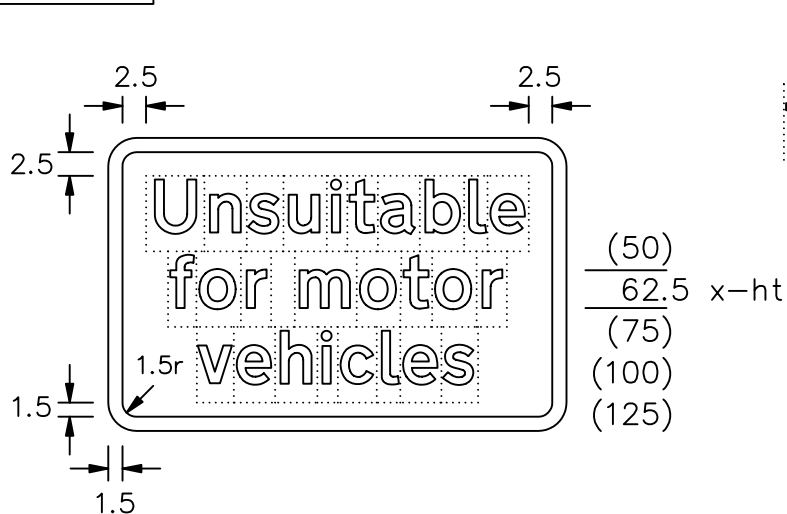

Drawing No.
P 820

Before using this drawing, confirm that it has not been superseded.

© CROWN COPYRIGHT

- NOTES:
- The legend is from the Transport Medium alphabet at the x-heights shown.
 - The tile outlines do not form part of the signs.
 - COLOURS : Legend, Arrow & Border --- WHITE
Background ----- BLUE
 - DIMENSIONS : x-heights are in millimetres, other dimensions are in stroke widths. (4sw = x-height)
 - VARIANTS : As shown below. Layout may be altered to suit requirements.

Suggested layouts of variants

P820

Department for
Transport

Title: Informatory Signs
UNSUITABLE FOR
MOTOR VEHICLES & variants

Issue: Date: Drawn by: Dimensions: Drawing No.
A: 11.7.94 S.P.
B: 6.8.04 Approved by: SEE
C: R.M. NOTE 4