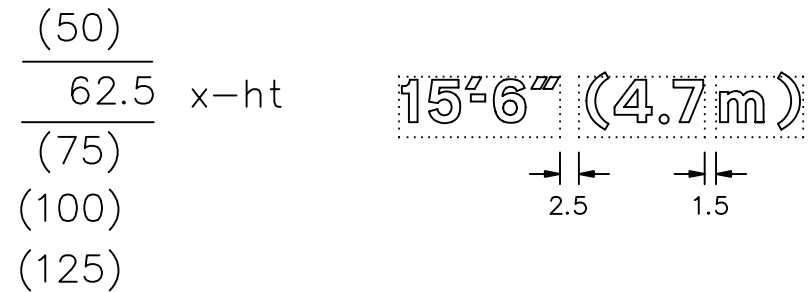

Drawing No.
P 780.2A

© CROWN COPYRIGHT

- NOTES:-
1. The legend is from the Transport Heavy alphabet at the x-heights shown.
 2. The tile outlines do not form part of the signs.
 3. COLOURS : Background ----- WHITE
Legend & Border --- BLACK
 4. DIMENSIONS : x-heights are in millimetres, other dimensions are in stroke widths. (4sw = x-height)

P780x2A

Before using this drawing, confirm that it has not been superseded.

**Department for
Transport**

Title: Warning Signs
SAFE HEIGHT
SUPPLEMENTARY PLATES FOR USE WITH P 779

Issue: Date :
A: 8.7.03
B:
C:

Drawn by :
L.W.
Approved by :
R.M.

Dimensions :
SEE NOTE 4

Drawing No.
P 780.2A