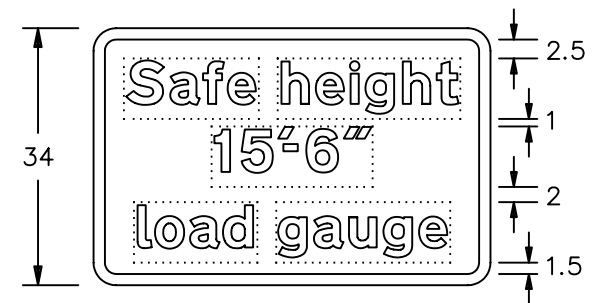

Drawing No.
P 780.2A

© CROWN COPYRIGHT

- NOTES:-
1. The legend is from the Transport Heavy alphabet at the x-heights shown.
 2. The tile outlines do not form part of the signs.
 3. COLOURS : Background ----- WHITE
Legend & Border --- BLACK
 4. DIMENSIONS : x-heights are in millimetres, other dimensions are in stroke widths. (4sw = x-height)

P780x2A

Before using this drawing, confirm that it has not been superseded.

**Department for
Transport**

Title: Warning Signs
SAFE HEIGHT
SUPPLEMENTARY PLATES FOR USE WITH P 779

Issue: Date :
A: 8.7.03
B:
C:

Drawn by :
L.W.
Approved by :
R.M.

Dimensions :
SEE NOTE 4

Drawing No.
P 780.2A