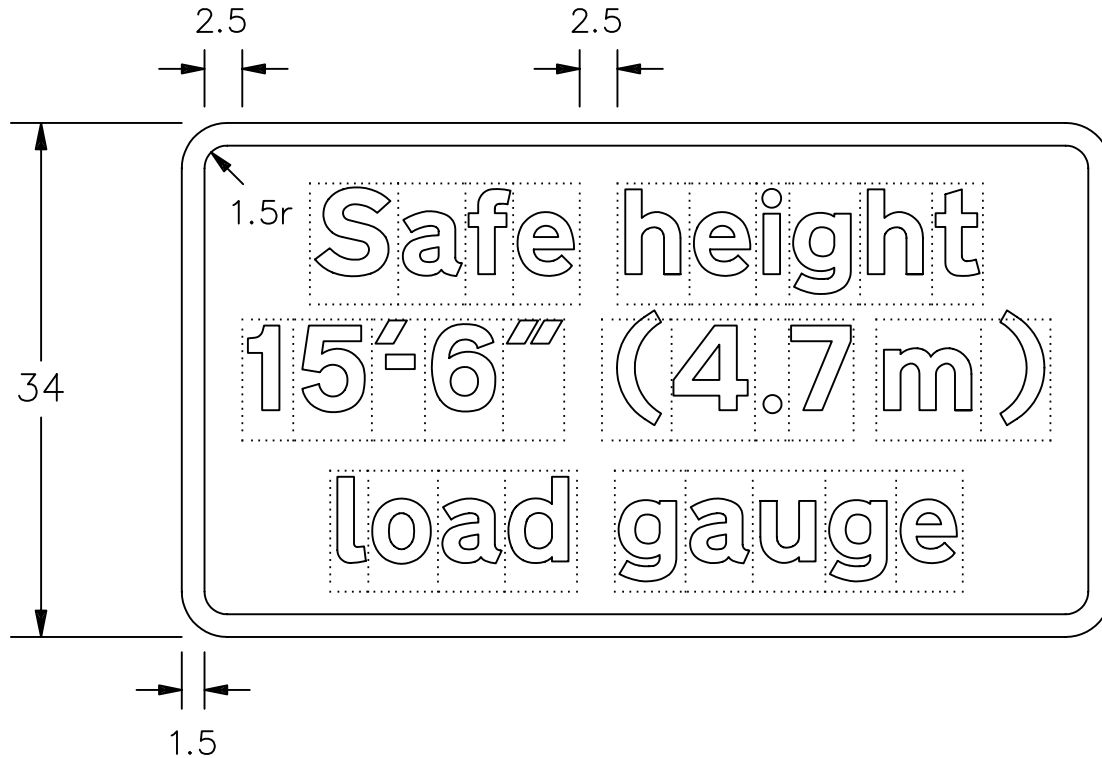

Drawing No.
P 780.2A

© CROWN COPYRIGHT

- NOTES:-
1. The legend is from the Transport Heavy alphabet at the x-heights shown.
 2. The tile outlines do not form part of the signs.
 3. COLOURS : Background ----- WHITE
Legend & Border --- BLACK
 4. DIMENSIONS : x-heights are in millimetres, other dimensions are in stroke widths. (4sw = x-height)

P780x2A

Before using this drawing, confirm that it has not been superseded.

**Department for
Transport**

Title: Warning Signs
SAFE HEIGHT
SUPPLEMENTARY PLATES FOR USE WITH P 779

Issue: Date :
A: 8.7.03
B:
C:

Drawn by :
L.W.
Approved by :
R.M.

Dimensions :
SEE NOTE 4

Drawing No.
P 780.2A