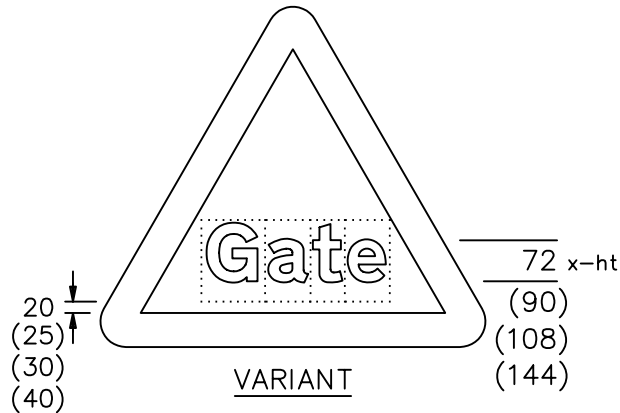

Drawing No.
P 554

Related Drawing
P 500

Before using this drawing, confirm that it has not been superseded.

© CROWN COPYRIGHT

NOTES:- 1. Other dimensions for the triangle are shown on P 500.

- 2. The legend is from the Transport Heavy alphabet.
- 3. The tile outlines do not form part of the signs.
- 4. COLOURS : Border ----- RED
Background --- WHITE
Legend ----- BLACK

The triangle heights are the same for the variants

P554

Department for
Transport

Title: Warning Signs
WORDED WARNING SIGN (FORD)
and VARIANTS

Issue: Date:
A: 27.6.94
B: 25.7.95
C: 13.11.02

Drawn by: S.P.
Approved by: R.M.

Dimensions:
MILLIMETRES

Drawing No.
P 554