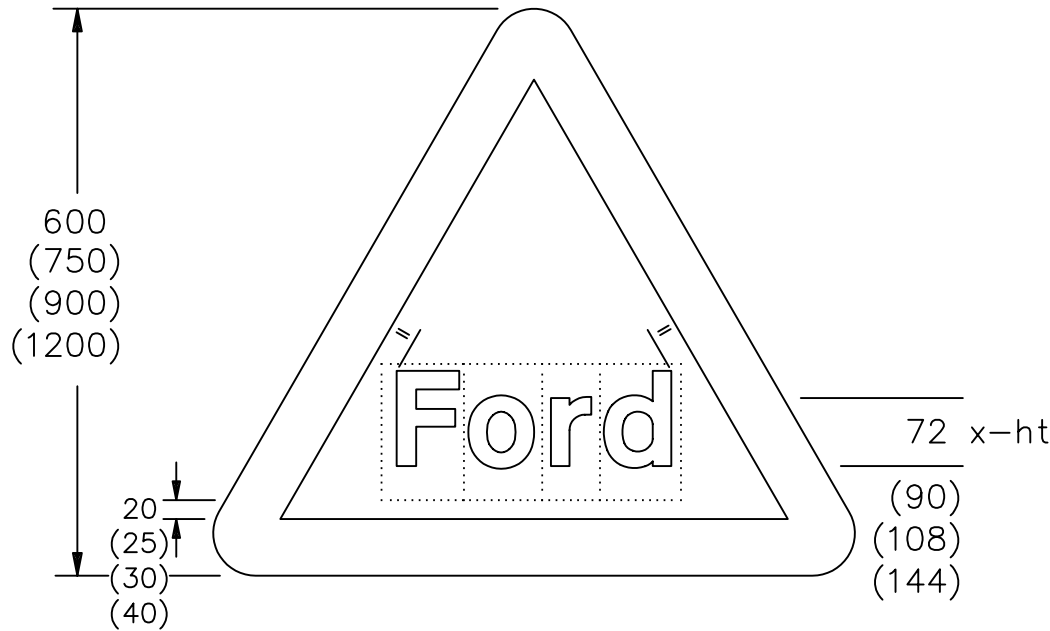

Drawing No.
P 554

Related Drawing
P 500

Before using this drawing, confirm that it has not been superseded.

© CROWN COPYRIGHT

NOTES:- 1. Other dimensions for the triangle are shown on P 500.

- 2. The legend is from the Transport Heavy alphabet.
- 3. The tile outlines do not form part of the signs.
- 4. COLOURS : Border ----- RED
Background --- WHITE
Legend ----- BLACK

The triangle heights are the same for the variants

P554

Department for
Transport

Title: Warning Signs
WORDED WARNING SIGN (FORD)
and VARIANTS

Issue: Date:
A: 27.6.94
B: 25.7.95
C: 13.11.02

Drawn by: S.P.
Approved by: R.M.

Dimensions:
MILLIMETRES

Drawing No.
P 554