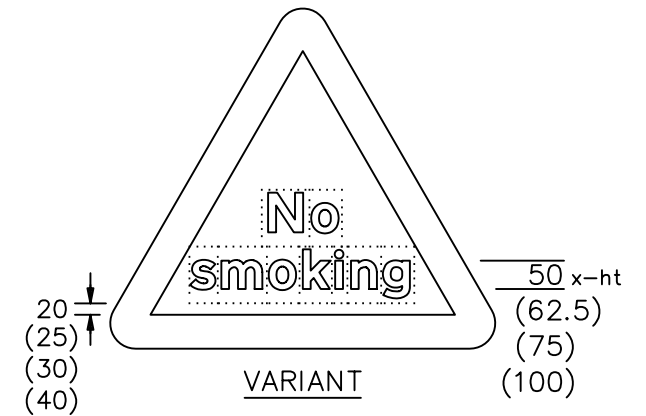

Drawing No.
P 554

Related Drawing
P 500

Before using this drawing, confirm that it has not been superseded.

© CROWN COPYRIGHT

NOTES:- 1. Other dimensions for the triangle are shown on P 500.

- 2. The legend is from the Transport Heavy alphabet.
- 3. The tile outlines do not form part of the signs.
- 4. COLOURS : Border ----- RED
Background --- WHITE
Legend ----- BLACK

The triangle heights are the same for the variants

P554

Department for
Transport

Title: Warning Signs
WORDED WARNING SIGN (FORD)
and VARIANTS

Issue: Date:
A: 27.6.94
B: 25.7.95
C: 13.11.02

Drawn by: S.P.
Approved by: R.M.

Dimensions:
MILLIMETRES

Drawing No.
P 554