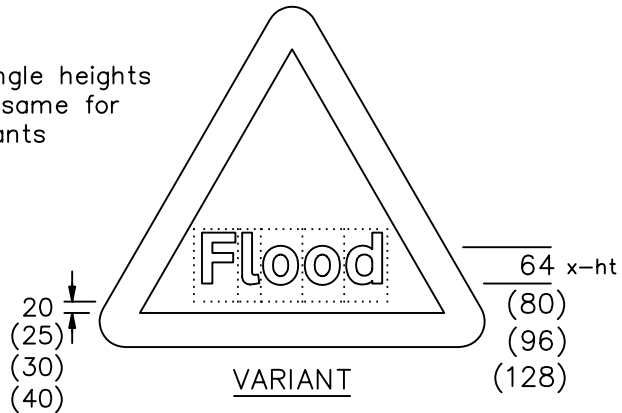

Drawing No.
P 554

Related Drawing
P 500

Before using this drawing, confirm that it has not been superseded.

© CROWN COPYRIGHT

NOTES:- 1. Other dimensions for the triangle are shown on P 500.

- 2. The legend is from the Transport Heavy alphabet.
- 3. The tile outlines do not form part of the signs.
- 4. COLOURS : Border ----- RED
Background --- WHITE
Legend ----- BLACK

The triangle heights are the same for the variants

P554

Department for
Transport

Title: Warning Signs
WORDED WARNING SIGN (FORD)
and VARIANTS

Issue: Date:
A: 27.6.94
B: 25.7.95
C: 13.11.02

Drawn by: S.P.
Approved by: R.M.

Dimensions:
MILLIMETRES

Drawing No.
P 554