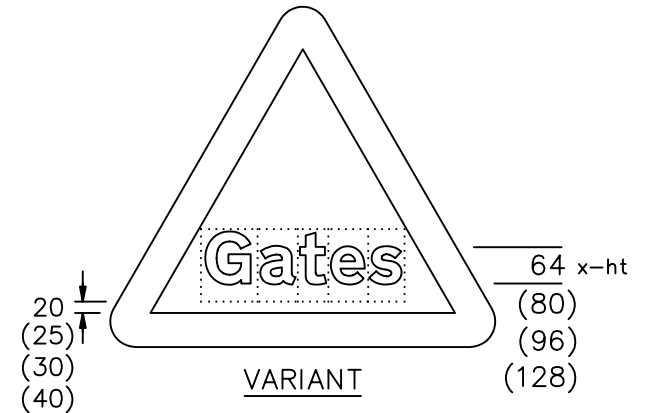

Drawing No.
P 554

Related Drawing
P 500

Before using this drawing, confirm that it has not been superseded.

© CROWN COPYRIGHT

NOTES:- 1. Other dimensions for the triangle are shown on P 500.

- 2. The legend is from the Transport Heavy alphabet.
- 3. The tile outlines do not form part of the signs.
- 4. COLOURS : Border ----- RED
Background --- WHITE
Legend ----- BLACK

The triangle heights are the same for the variants

P554

Department for
Transport

Title: Warning Signs
WORDED WARNING SIGN (FORD)
and VARIANTS

Issue: Date:
A: 27.6.94
B: 25.7.95
C: 13.11.02

Drawn by: S.P.
Approved by: R.M.

Dimensions:
MILLIMETRES

Drawing No.
P 554