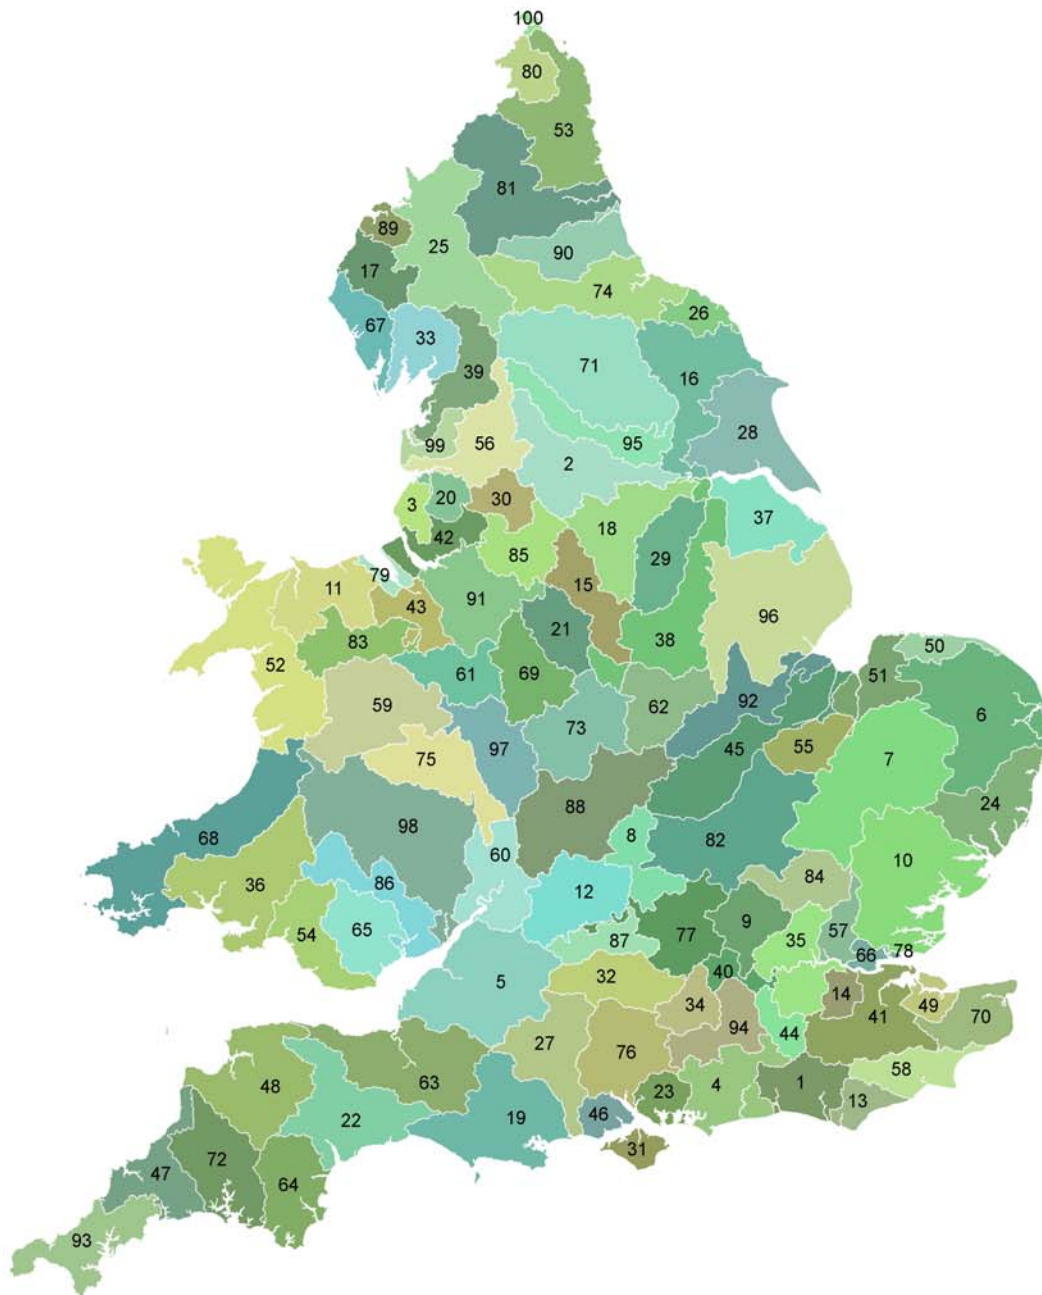

Water Framework Directive Management Catchments

0 25 50 100 Kilometres

Map produced 27/07/2011

© Crown Copyright and database right 2011. Ordnance Survey licence number 100024198.

Key to Water Framework Directive Management Catchments

ID	CATCHMENT NAME	RIVER BASIN DISTRICT	ID	CATCHMENT NAME	RIVER BASIN DISTRICT
1	Adur & Ouse	South East	51	North West Norfolk	Anglian
2	Aire and Calder	Humber	52	North West Wales	Western Wales
3	Alt/Crossens	North West	53	Northumberland Rivers	Northumbria
4	Arun & Western Streams	South East	54	Ogmore to Tawe	Western Wales
5	Bristol Avon & North Somerset Streams	Severn	55	Old Bedford including the Middle Level	Anglian
6	Broadland Rivers	Anglian	56	Ribble	North West
7	Cam and Ely Ouse (including South Level)	Anglian	57	Roding, Beam & Ingrebourne	Thames
8	Cherwell	Thames	58	Rother	South East
9	Colne	Thames	59	Severn Uplands	Severn
10	Combined Essex	Anglian	60	Severn Vale	Severn
11	Conwy and Clwyd	Western Wales	61	Shropshire Middle Severn	Severn
12	Cotswolds	Thames	62	Soar	Humber
13	Cuckmere & Pevensy Levels	South East	63	South & West Somerset	South West
14	Darent	Thames	64	South Devon	South West
15	Derbyshire Derwent	Humber	65	South East Valleys	Severn
16	Derwent (Humber)	Humber	66	South Essex	Thames
17	Derwent (NW)	North West	67	South West Lakes	North West
18	Don and Rother	Humber	68	South West Wales	Western Wales
19	Dorset	South West	69	Staffordshire Trent Valley	Humber
20	Douglas	North West	70	Stour	South East
21	Dove	Humber	71	Swale, Ure, Nidd & Upper Ouse	Humber
22	East Devon	South West	72	Tamar	South West
23	East Hampshire	South East	73	Tame Anker and Mease	Humber
24	East Suffolk	Anglian	74	Tees	Northumbria
25	Eden and Esk	Solway Tweed	75	Teme	Severn
26	Esk and Coast	Humber	76	Test & Itchen	South East
27	Hampshire Avon	South West	77	Thame and South Chilterns	Thames