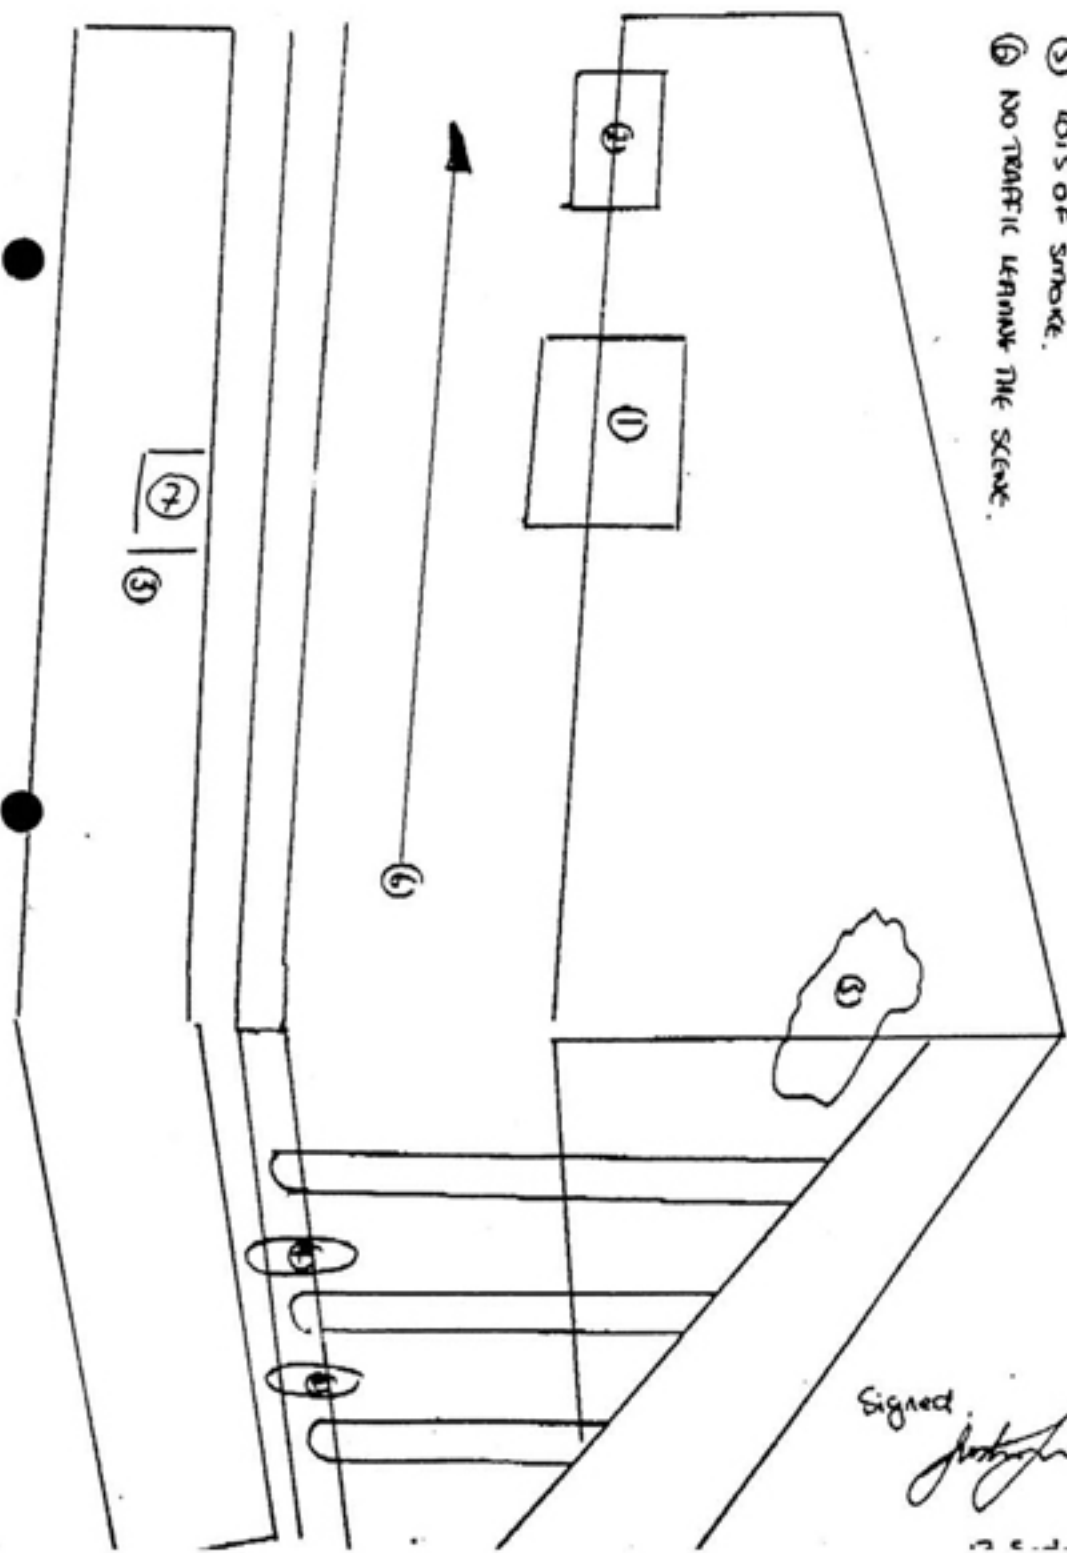

204

JUSTIN SNOW'S DIAGRAMATIC RECOLLECTION OF
HIS VIEW OF THE CRASH SCENE IN PARIS INVOLVING DIANA,
PRINCESS OF WALES.

KEY

- ① MAN OUTSIDE A SMALL BLACK CAR ON A MOBILE TELEPHONE; CAR PROBABLY PULVED 205.
- ② PARKED BLACK MOTORBIKE, WITH PASSED REAR VIEW.
- ③ CARBIDE CANDLE TRAFFIC - ALL KEEPING THEIR HORNS.
- ④ CAR DRIVERS OUT OF THEIR CARS MOVING AROUND.
- ⑤ WIS OF SMOKE.
- ⑥ NO TRAFFIC LEAVEN THE SCENE.