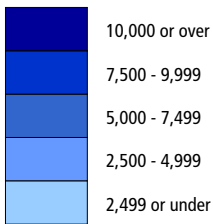

## Population density: by London borough, 2002

Population density, 2002  
(people per sq km)

- 1 Waltham Forest
- 2 Camden
- 3 Islington
- 4 Hackney
- 5 Tower Hamlets
- 6 Newham
- 7 Barking and Dagenham
- 8 Hammersmith and Fulham
- 9 Kensington and Chelsea
- 10 Westminster
- 11 City of London
- 12 Richmond upon Thames
- 13 Wandsworth
- 14 Lambeth
- 15 Southwark
- 16 Lewisham
- 17 Kingston upon Thames