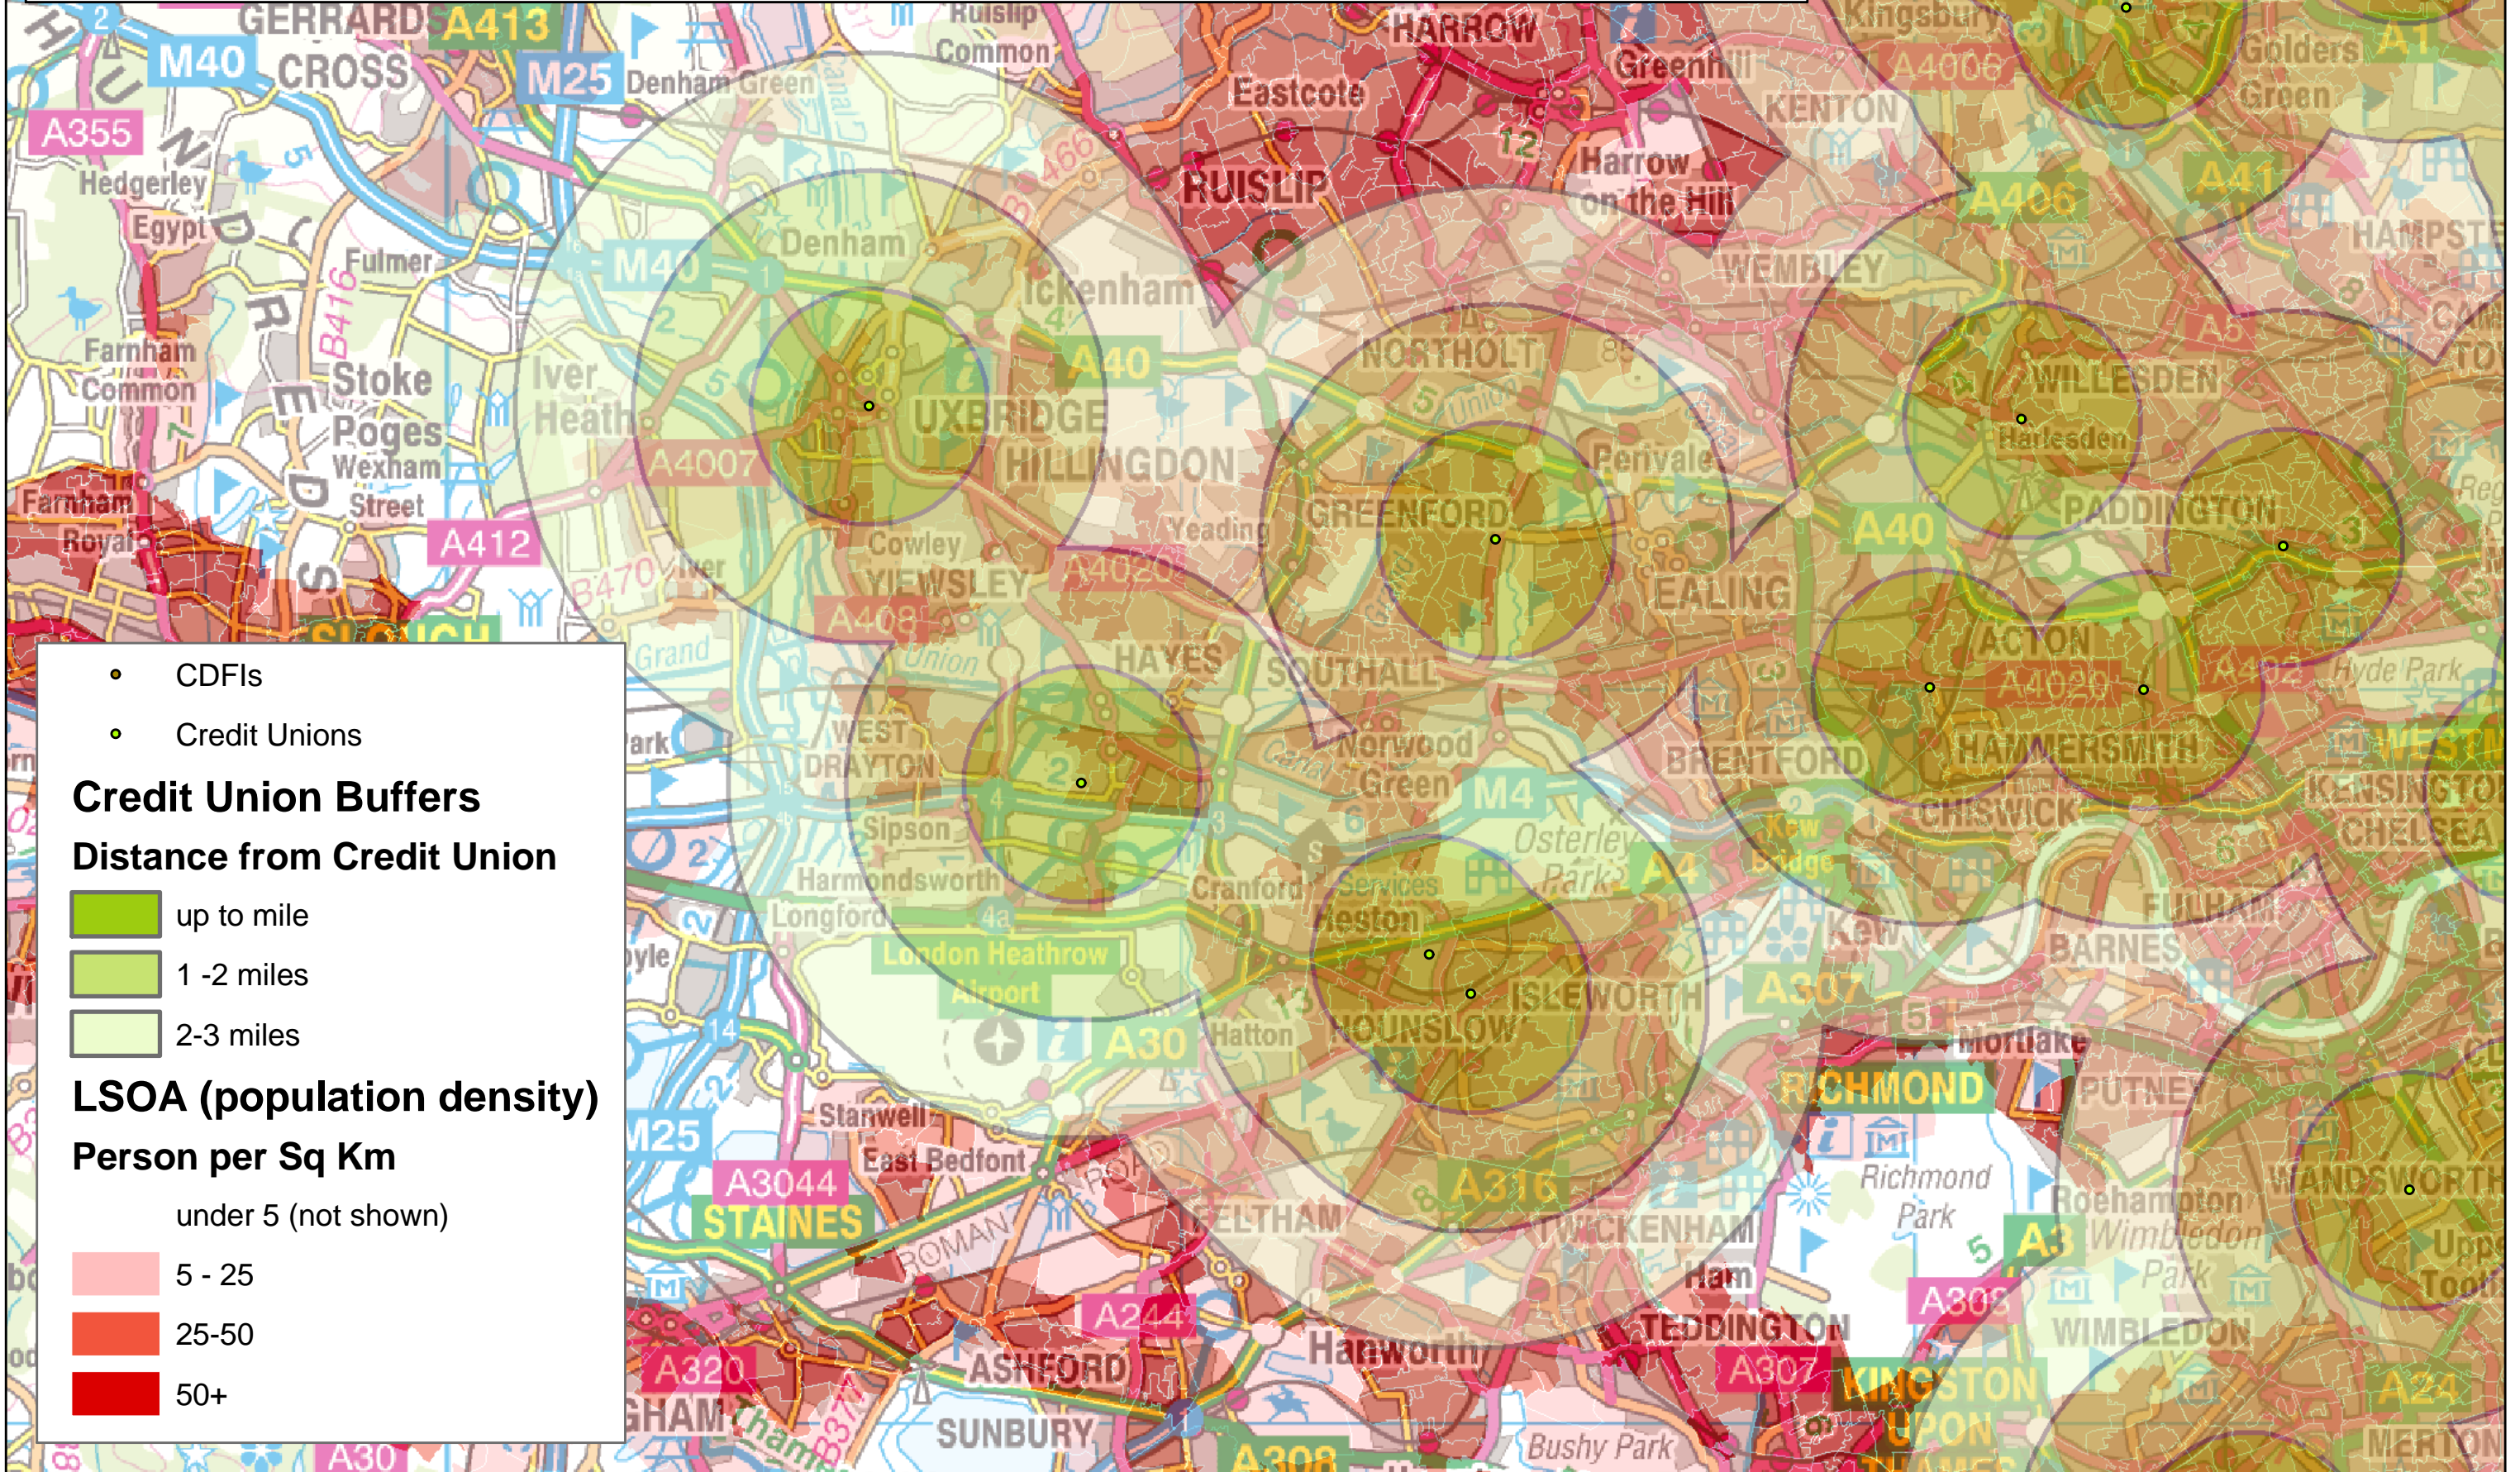

Treasury Mapping: Credit Unions and Population Density in Southall

- CDFIs
- Credit Unions

Credit Union Buffers

Distance from Credit Union

- up to mile
- 1 -2 miles
- 2-3 miles

LSOA (population density)

Person per Sq Km

- under 5 (not shown)
- 5 - 25
- 25-50
- 50+