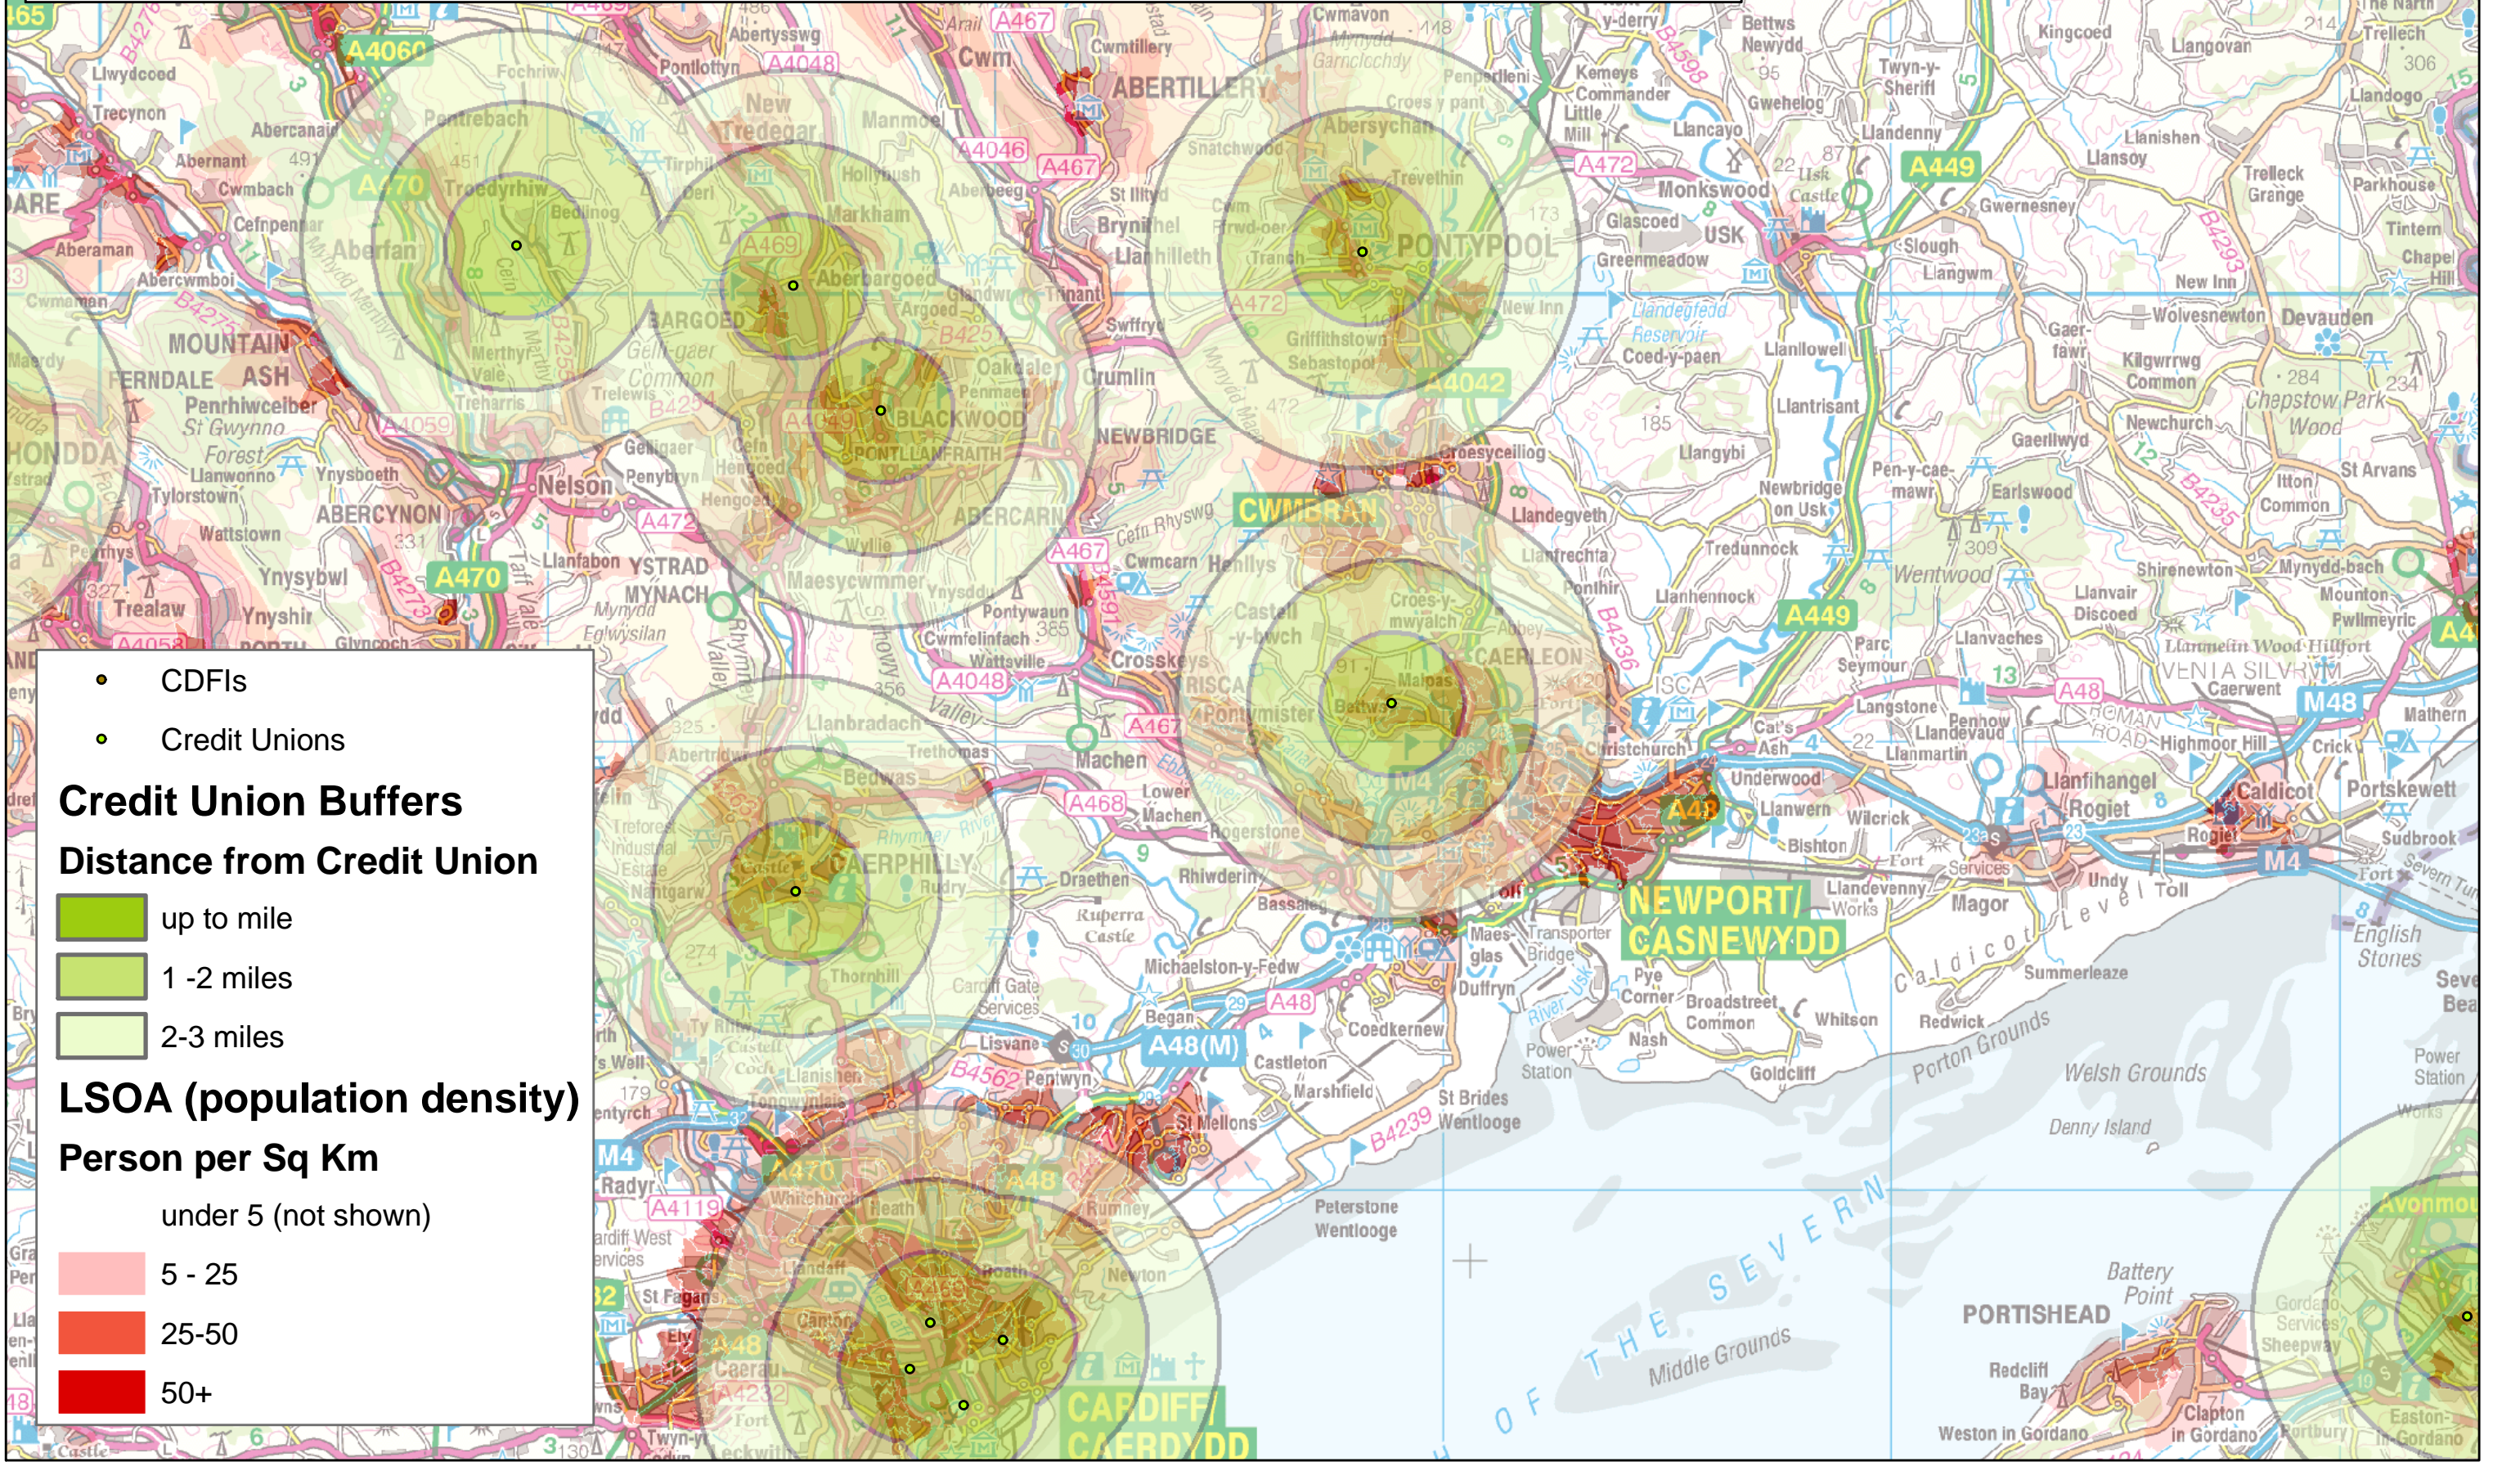

Treasury Mapping: Credit Unions and Population Density in Newport

- CDFIs
- Credit Unions

Credit Union Buffers

Distance from Credit Union

- up to mile
- 1 -2 miles
- 2-3 miles

LSOA (population density)

Person per Sq Km

- under 5 (not shown)
- 5 - 25
- 25-50
- 50+

This map is reproduced from Ordnance Survey material with the permission of Ordnance Survey on behalf of the Controller of Her Majesty's Stationery Office © Crown copyright. Unauthorised reproduction infringes Crown copyright and may lead to prosecution or civil proceedings (ONS.GD272183.2005).