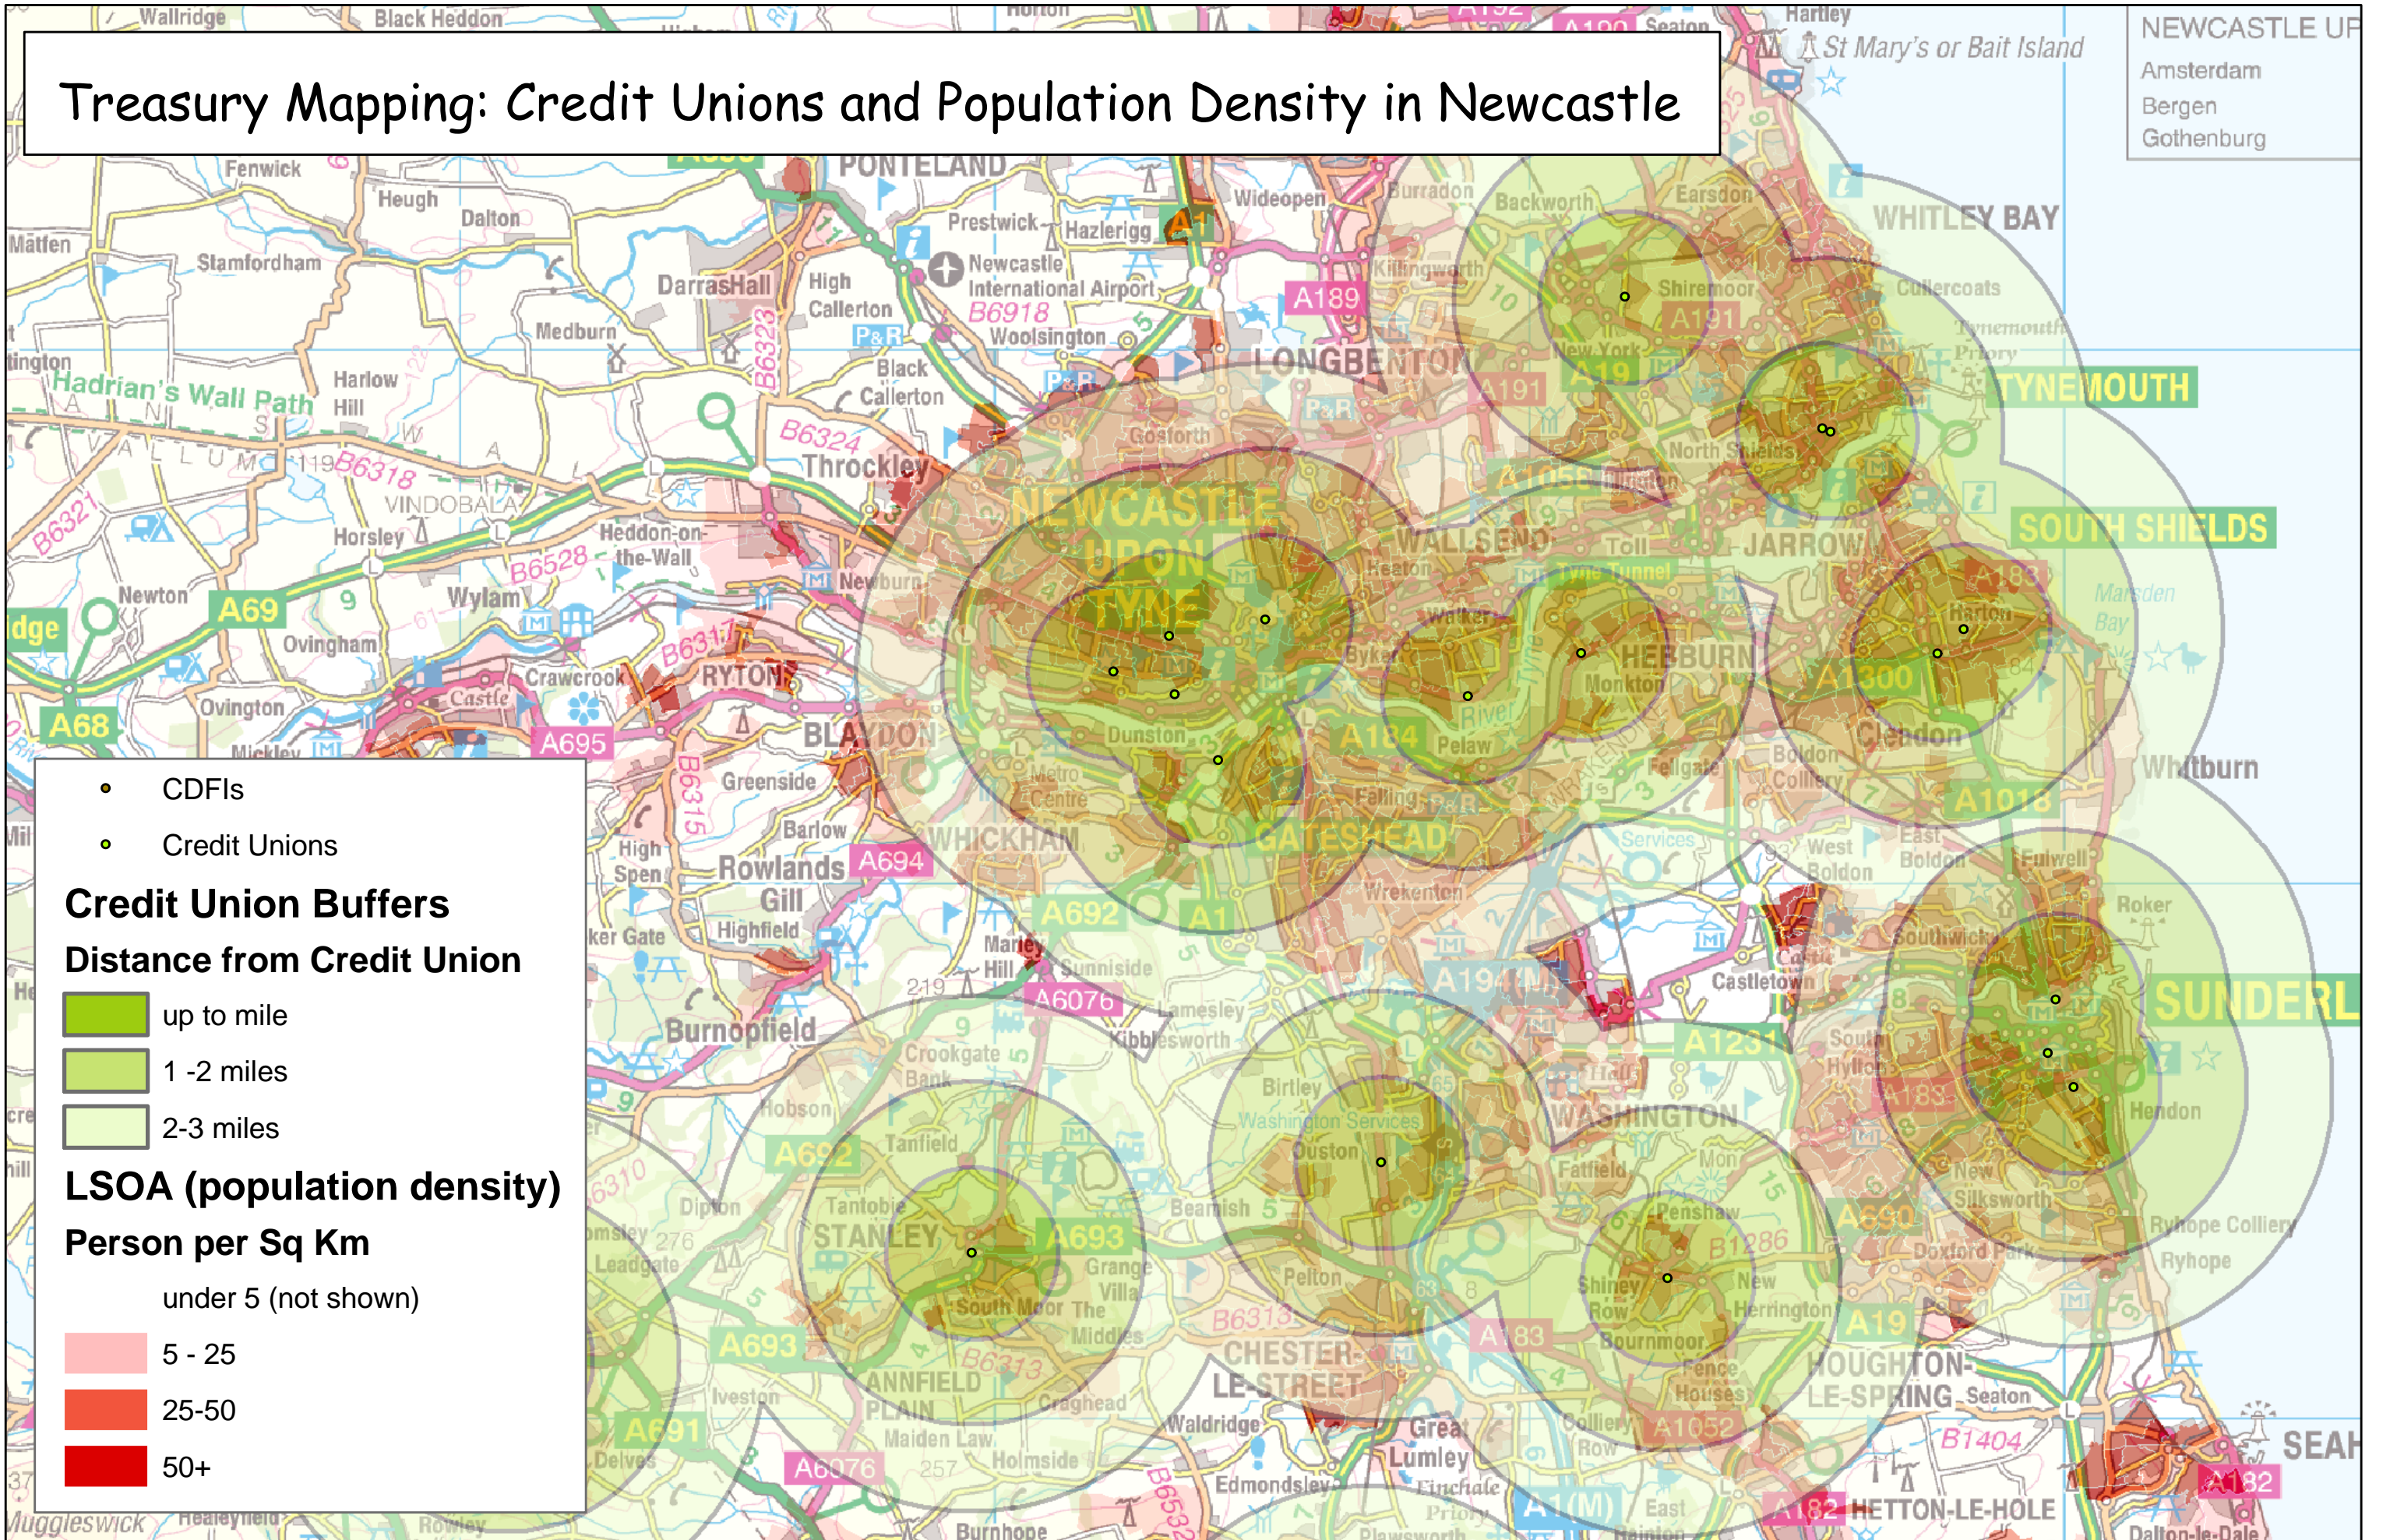

# Treasury Mapping: Credit Unions and Population Density in Newcastle

NEWCASTLE UP  
 Amsterdam  
 Bergen  
 Gothenburg

This map is reproduced from Ordnance Survey material with the permission of Ordnance Survey on behalf of the Controller of Her Majesty's Stationery Office © Crown copyright. Unauthorised reproduction infringes Crown copyright and may lead to prosecution or civil proceedings (ONS.GD272183.2005).