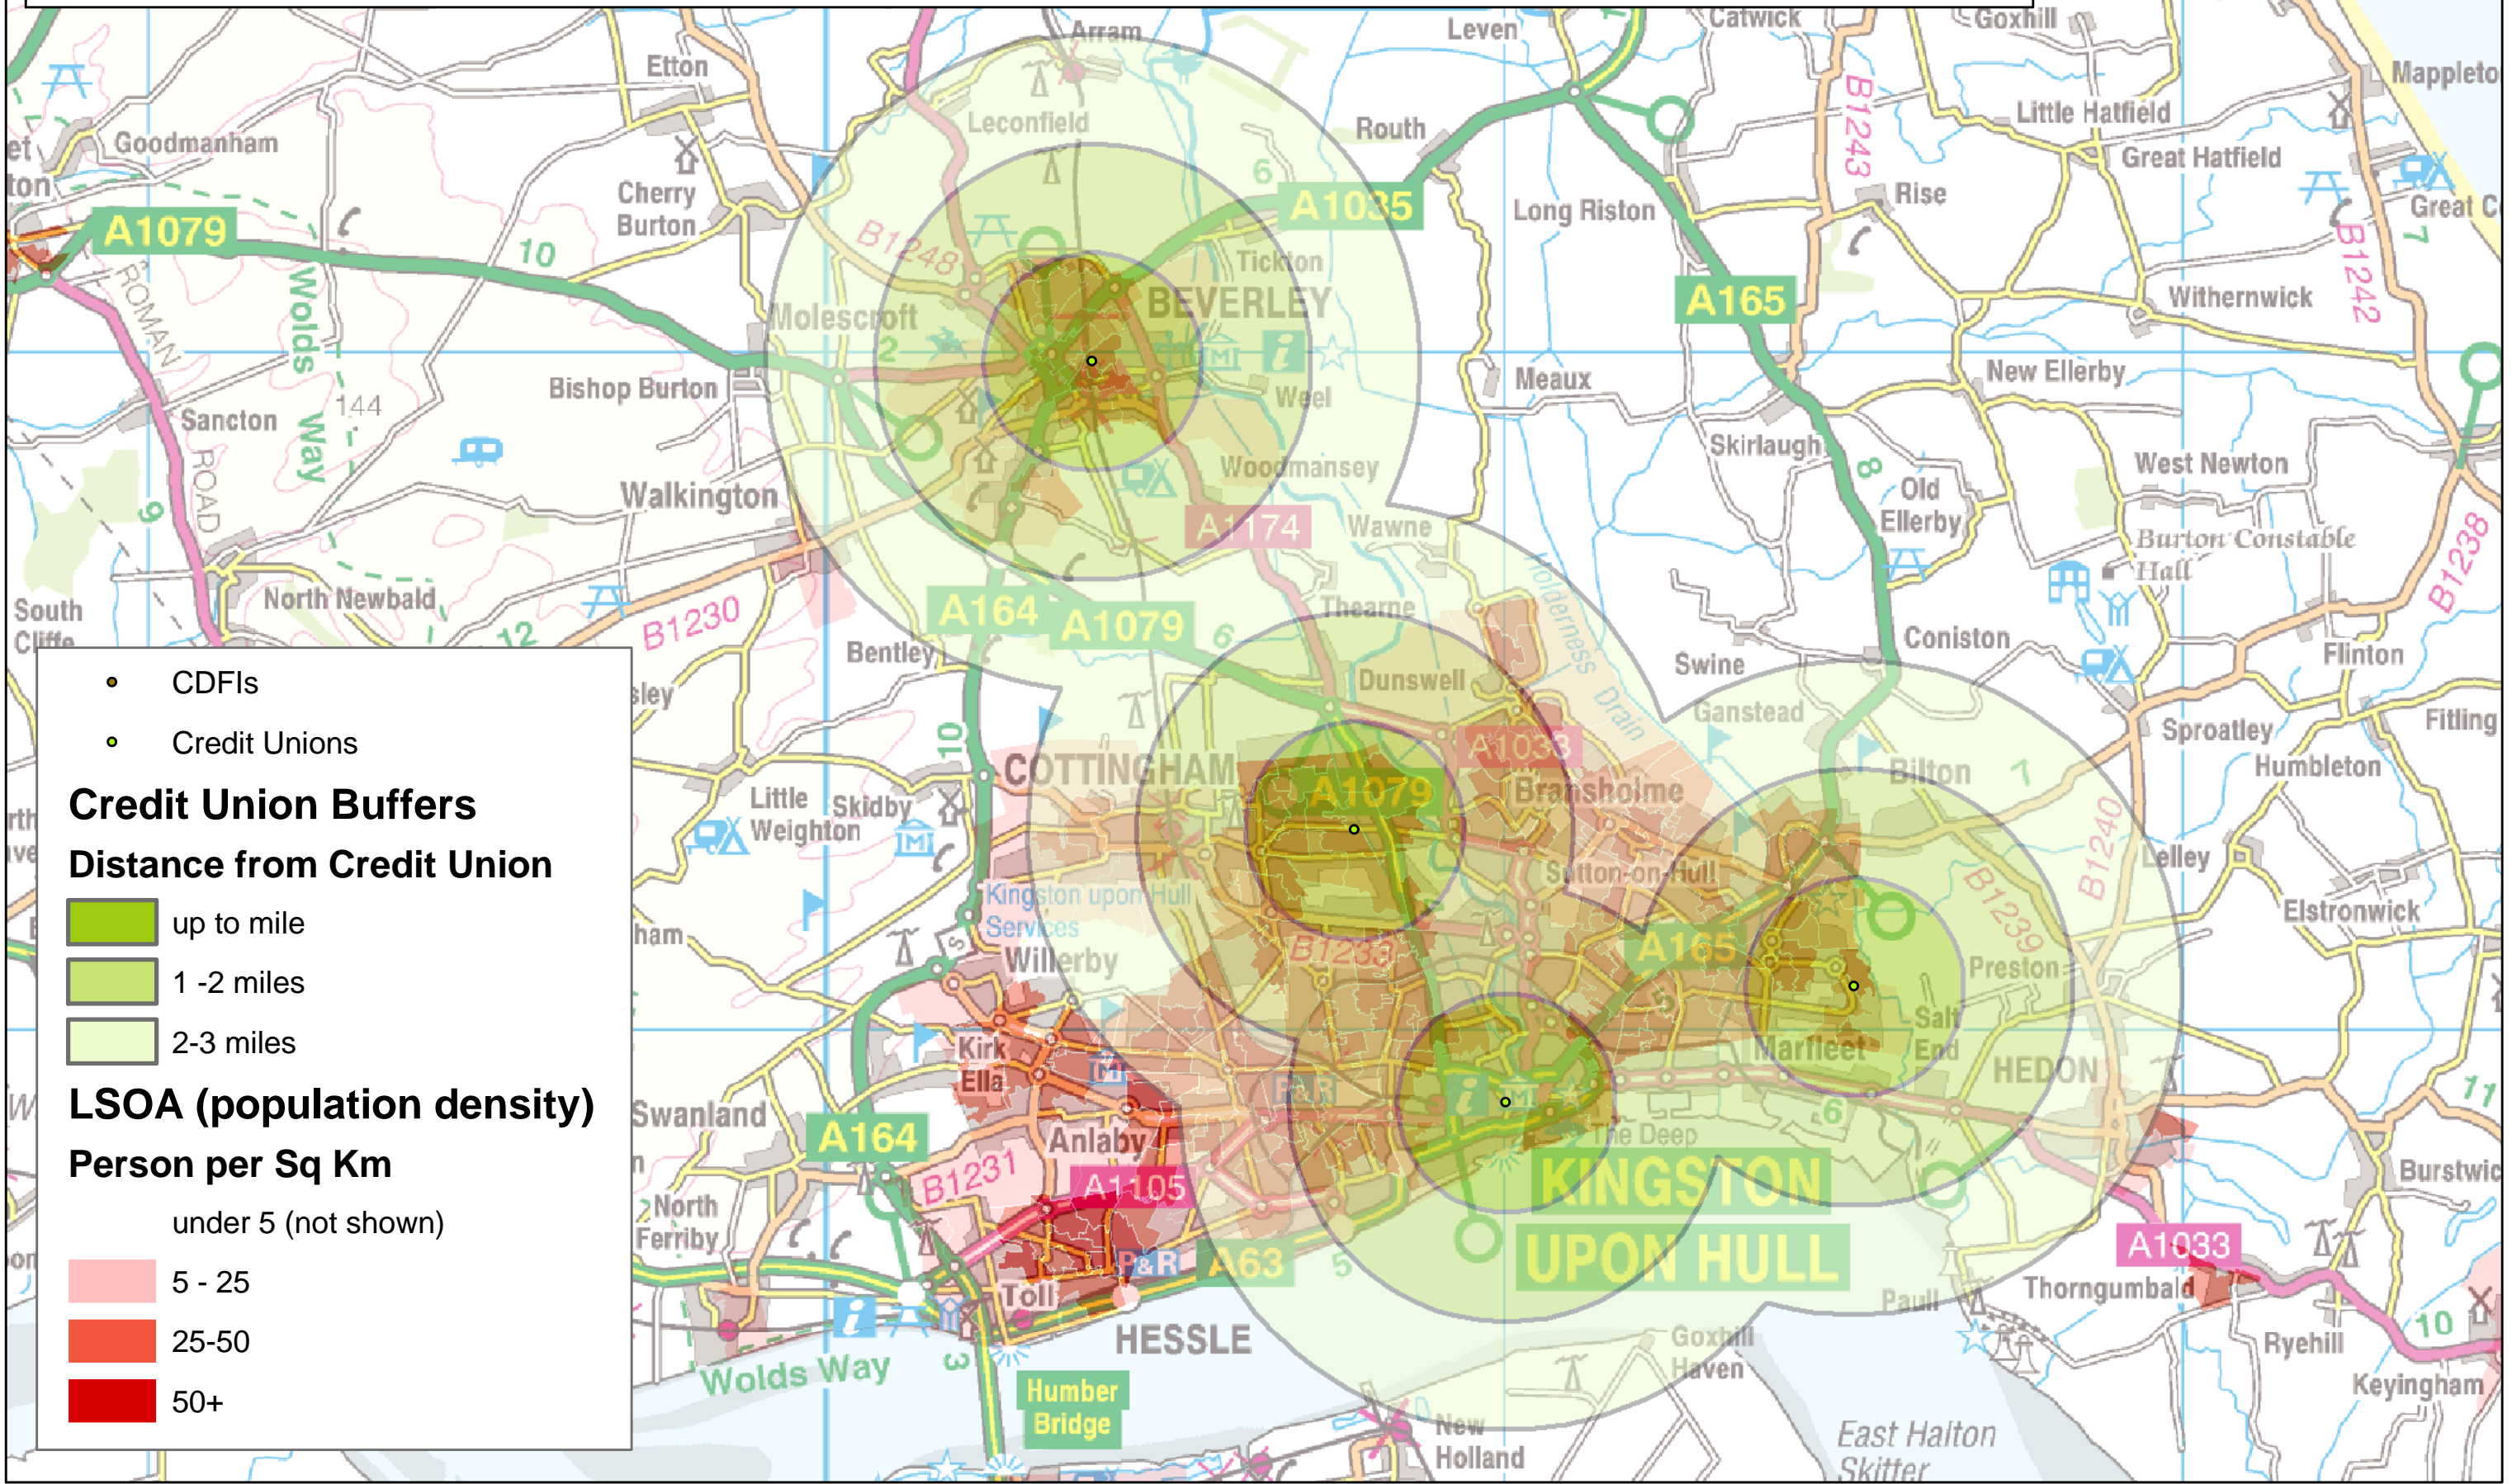

# Treasury Mapping: Credit Unions and Population Density in Kingston upon Hull

This map is reproduced from Ordnance Survey material with the permission of Ordnance Survey on behalf of the Controller of Her Majesty's Stationery Office © Crown copyright. Unauthorised reproduction infringes Crown copyright and may lead to prosecution or civil proceedings (ONS.GD272183.2005).