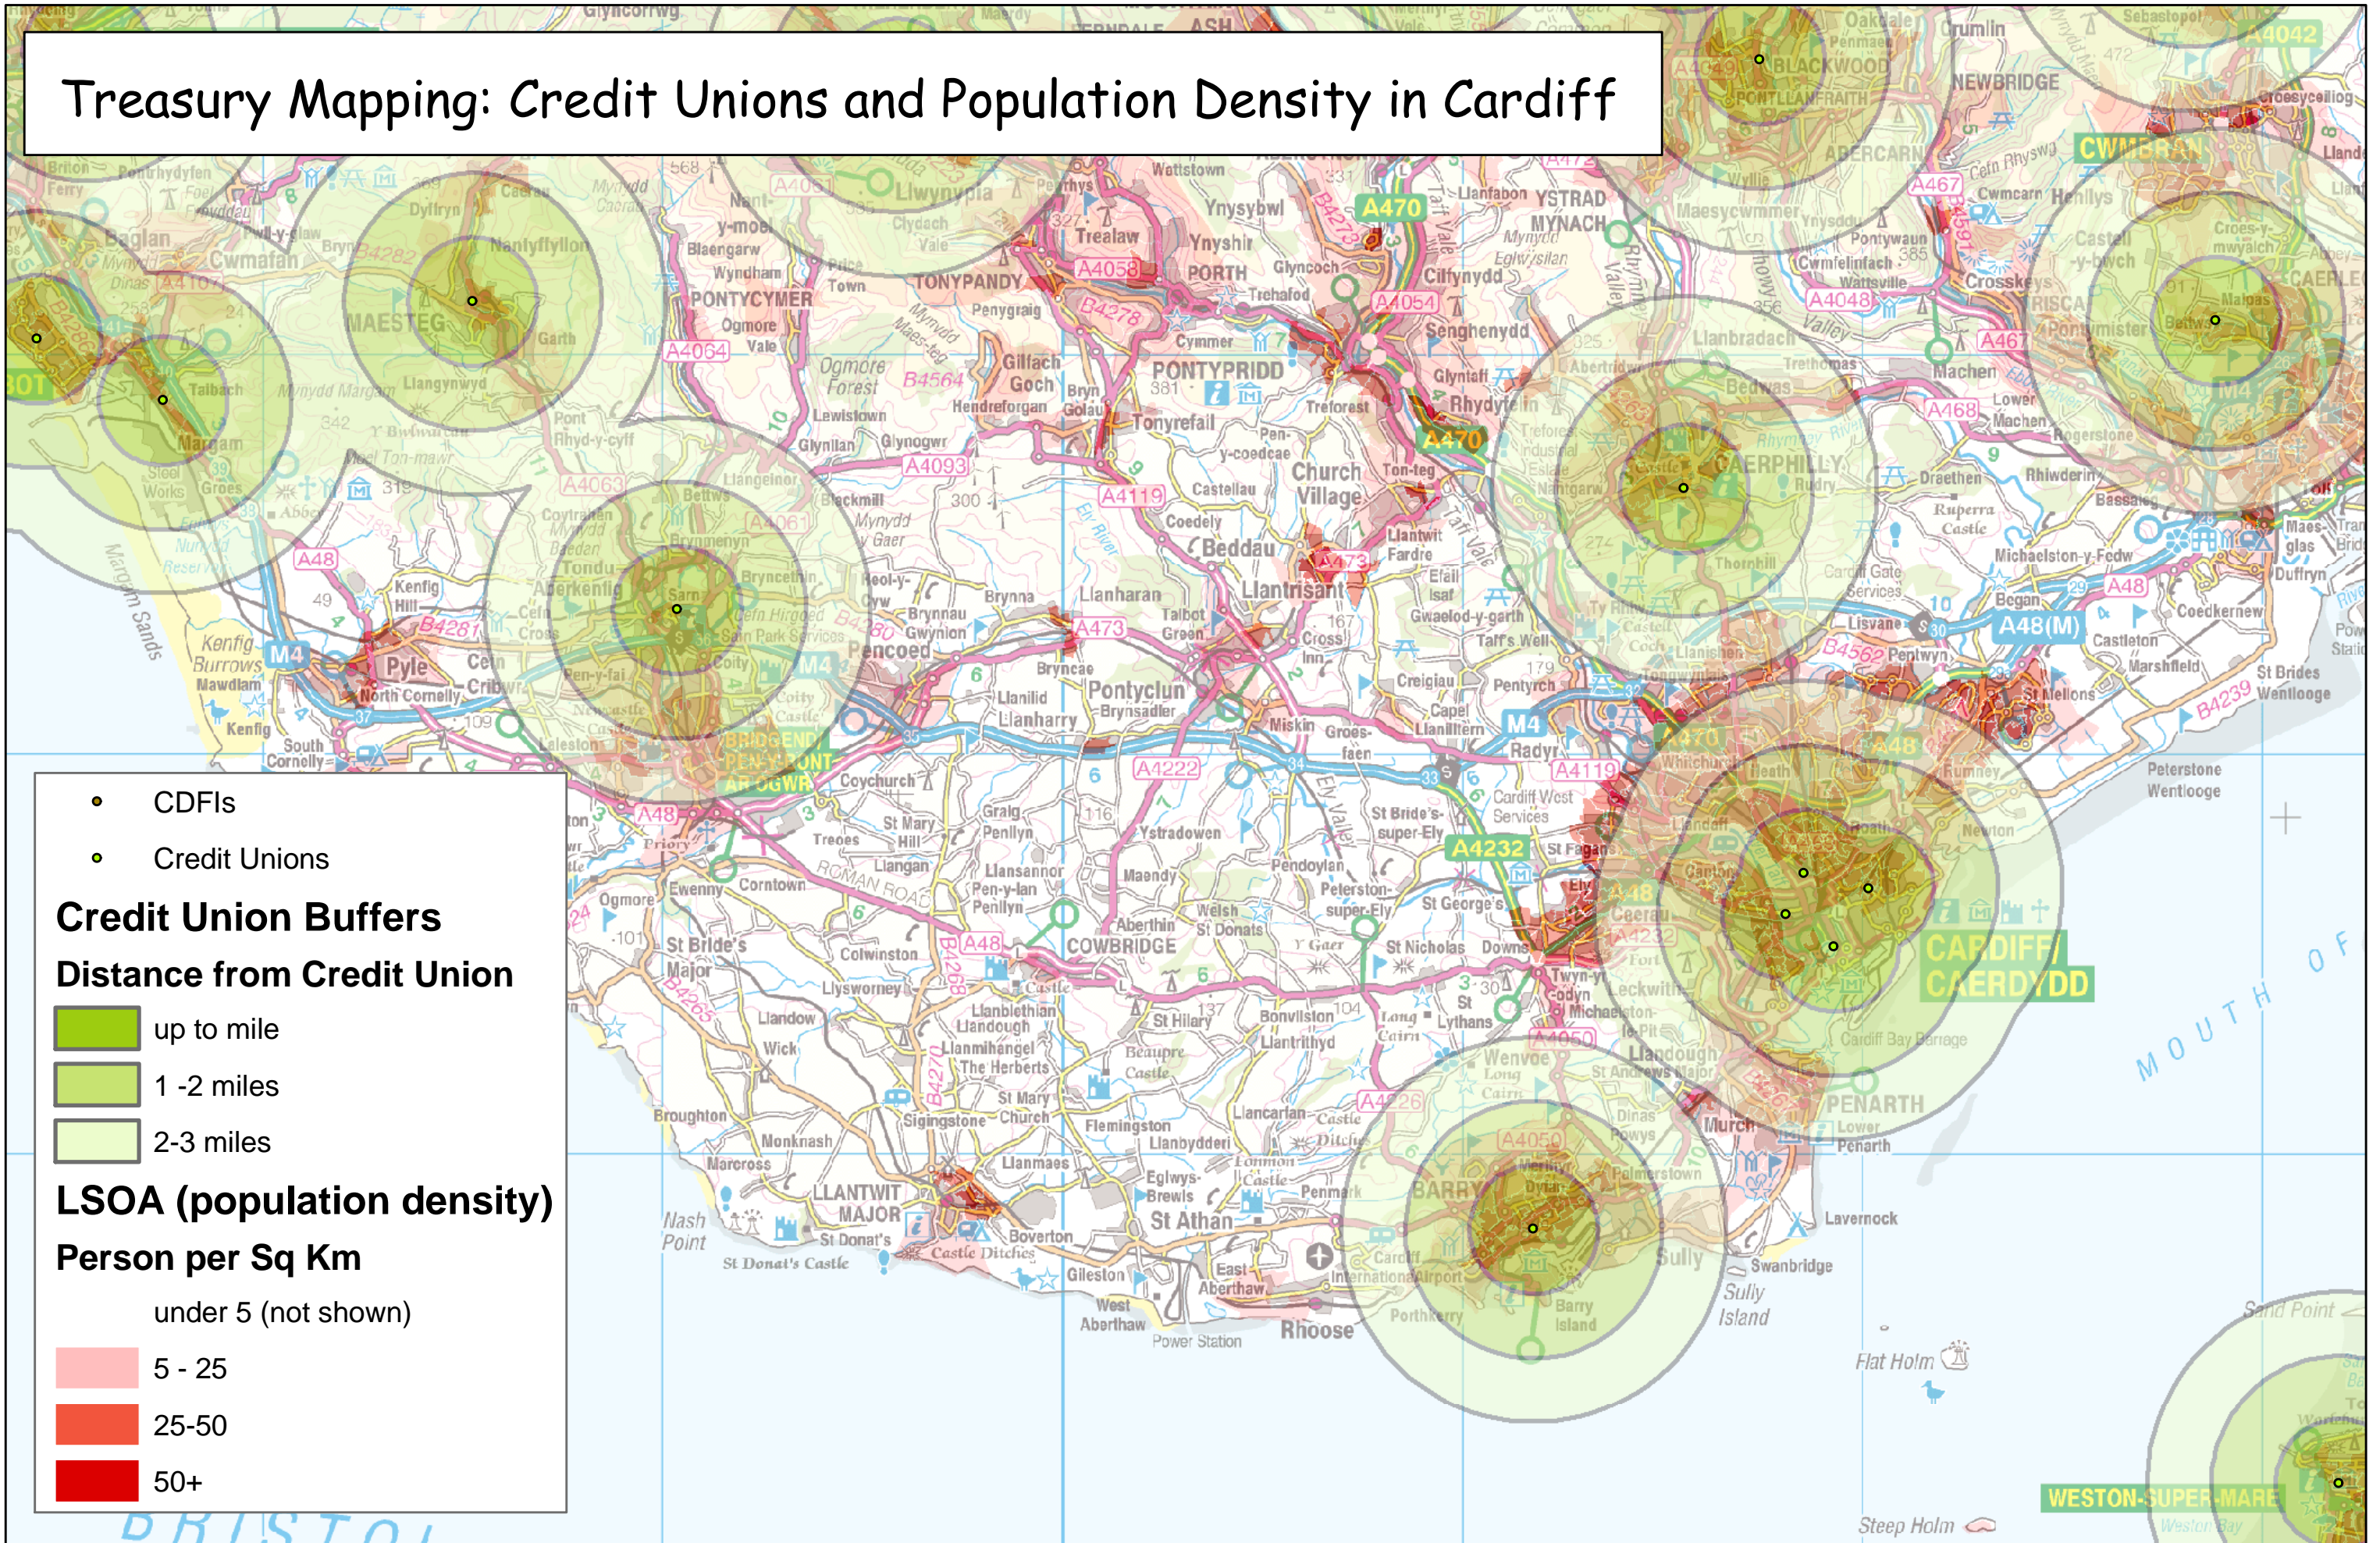

Treasury Mapping: Credit Unions and Population Density in Cardiff

- CDFIs
- Credit Unions

Credit Union Buffers

Distance from Credit Union

- up to mile
- 1 -2 miles
- 2-3 miles

LSOA (population density)

Person per Sq Km

- under 5 (not shown)
- 5 - 25
- 25-50
- 50+