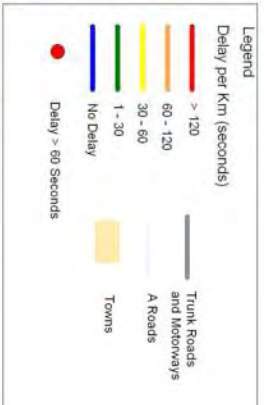

Do Minimum 2 = WM RSS 2  
2026 AM  
DELAYS

Do Minimum 2 NLP 7 = Nathaniel Lichfield Partners Option 7  
2026 AM  
DELAYS

Do Something 1 RSS2  
2026 AM  
DELAYS

**Do Something 1 NLP 7 = Nathaniel Lichfield Partners Option 7  
2026 AM  
DELAYS**