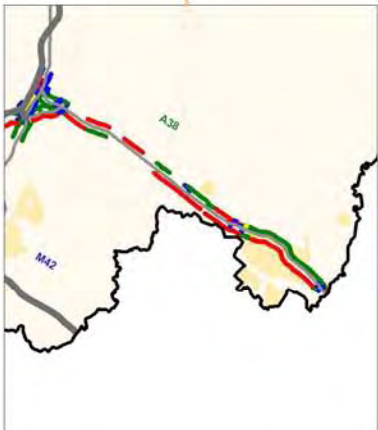

Do Minimum 2 = WM RSS 2  
2026 AM  
DELAYS

Do Minimum 2 NLP 7 = Nathaniel Lichfield Partners Option 7  
2026 AM  
DELAYS

Do Something 1 RSS2  
2026 AM  
DELAYS

**Do Something 1 NLP 7 = Nathaniel Lichfield Partners Option 7  
2026 AM  
DELAYS**