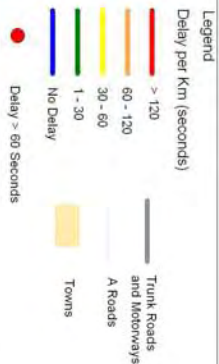

Do Minimum 2 = WM RSS 2  
2026 AM  
DELAYS

Do Minimum 2 NLP 7 = Nathaniel Lichfield Partners Option 7  
2026 AM  
DELAYS

Do Something 1 RSS2  
2026 AM  
DELAYS

**Do Something 1 NLP 7 = Nathaniel Lichfield Partners Option 7  
2026 AM  
DELAYS**