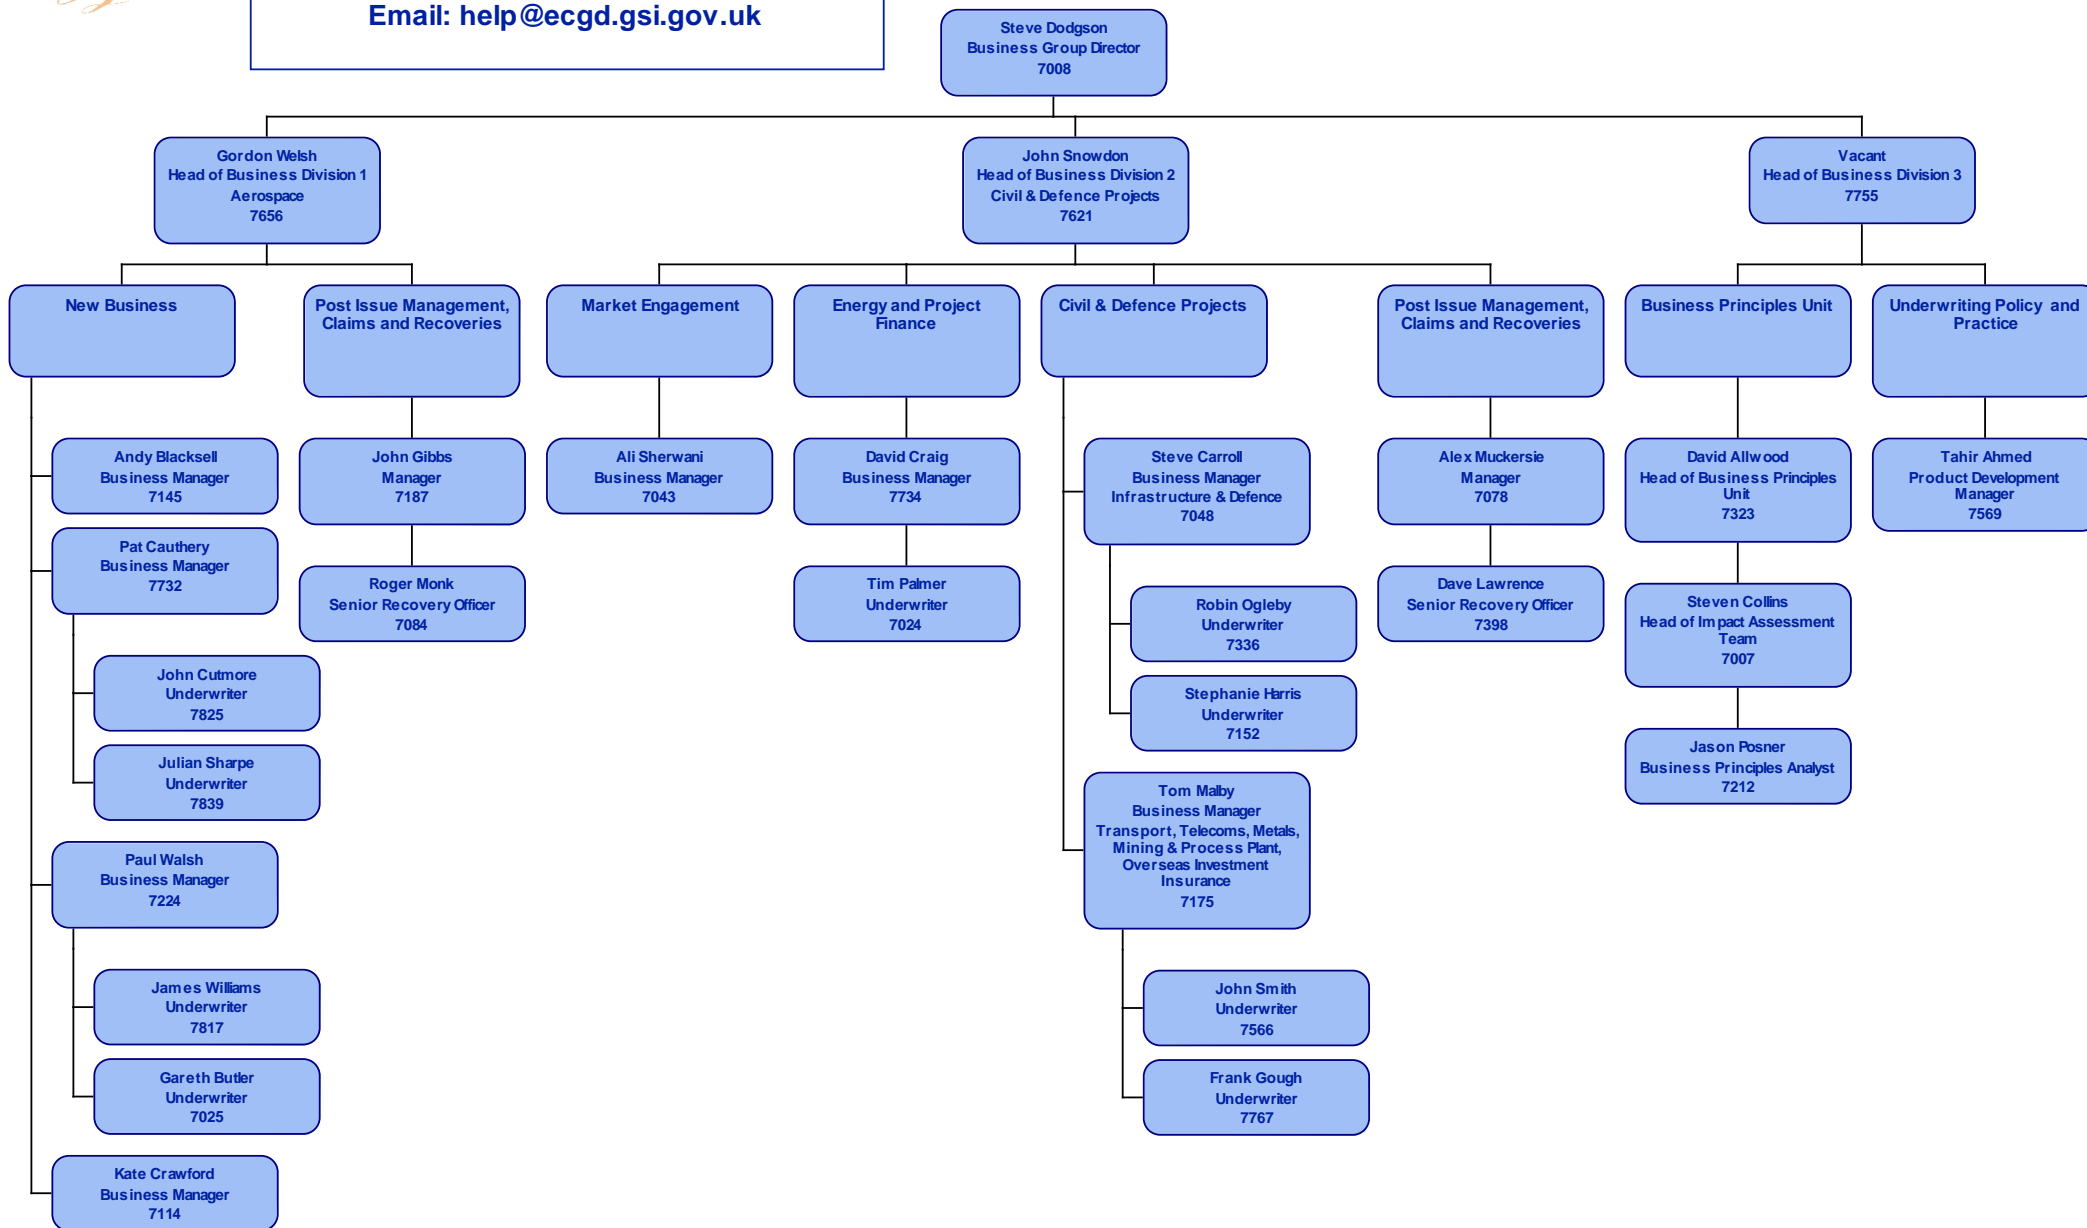

BUSINESS GROUP

Customer Helpline: 020 7512 7887
Email: help@ecgd.gsi.gov.uk

All telephone numbers: 020 7512 XXXX
All email addresses: firstname.surname@ecgd.gsi.gov.uk