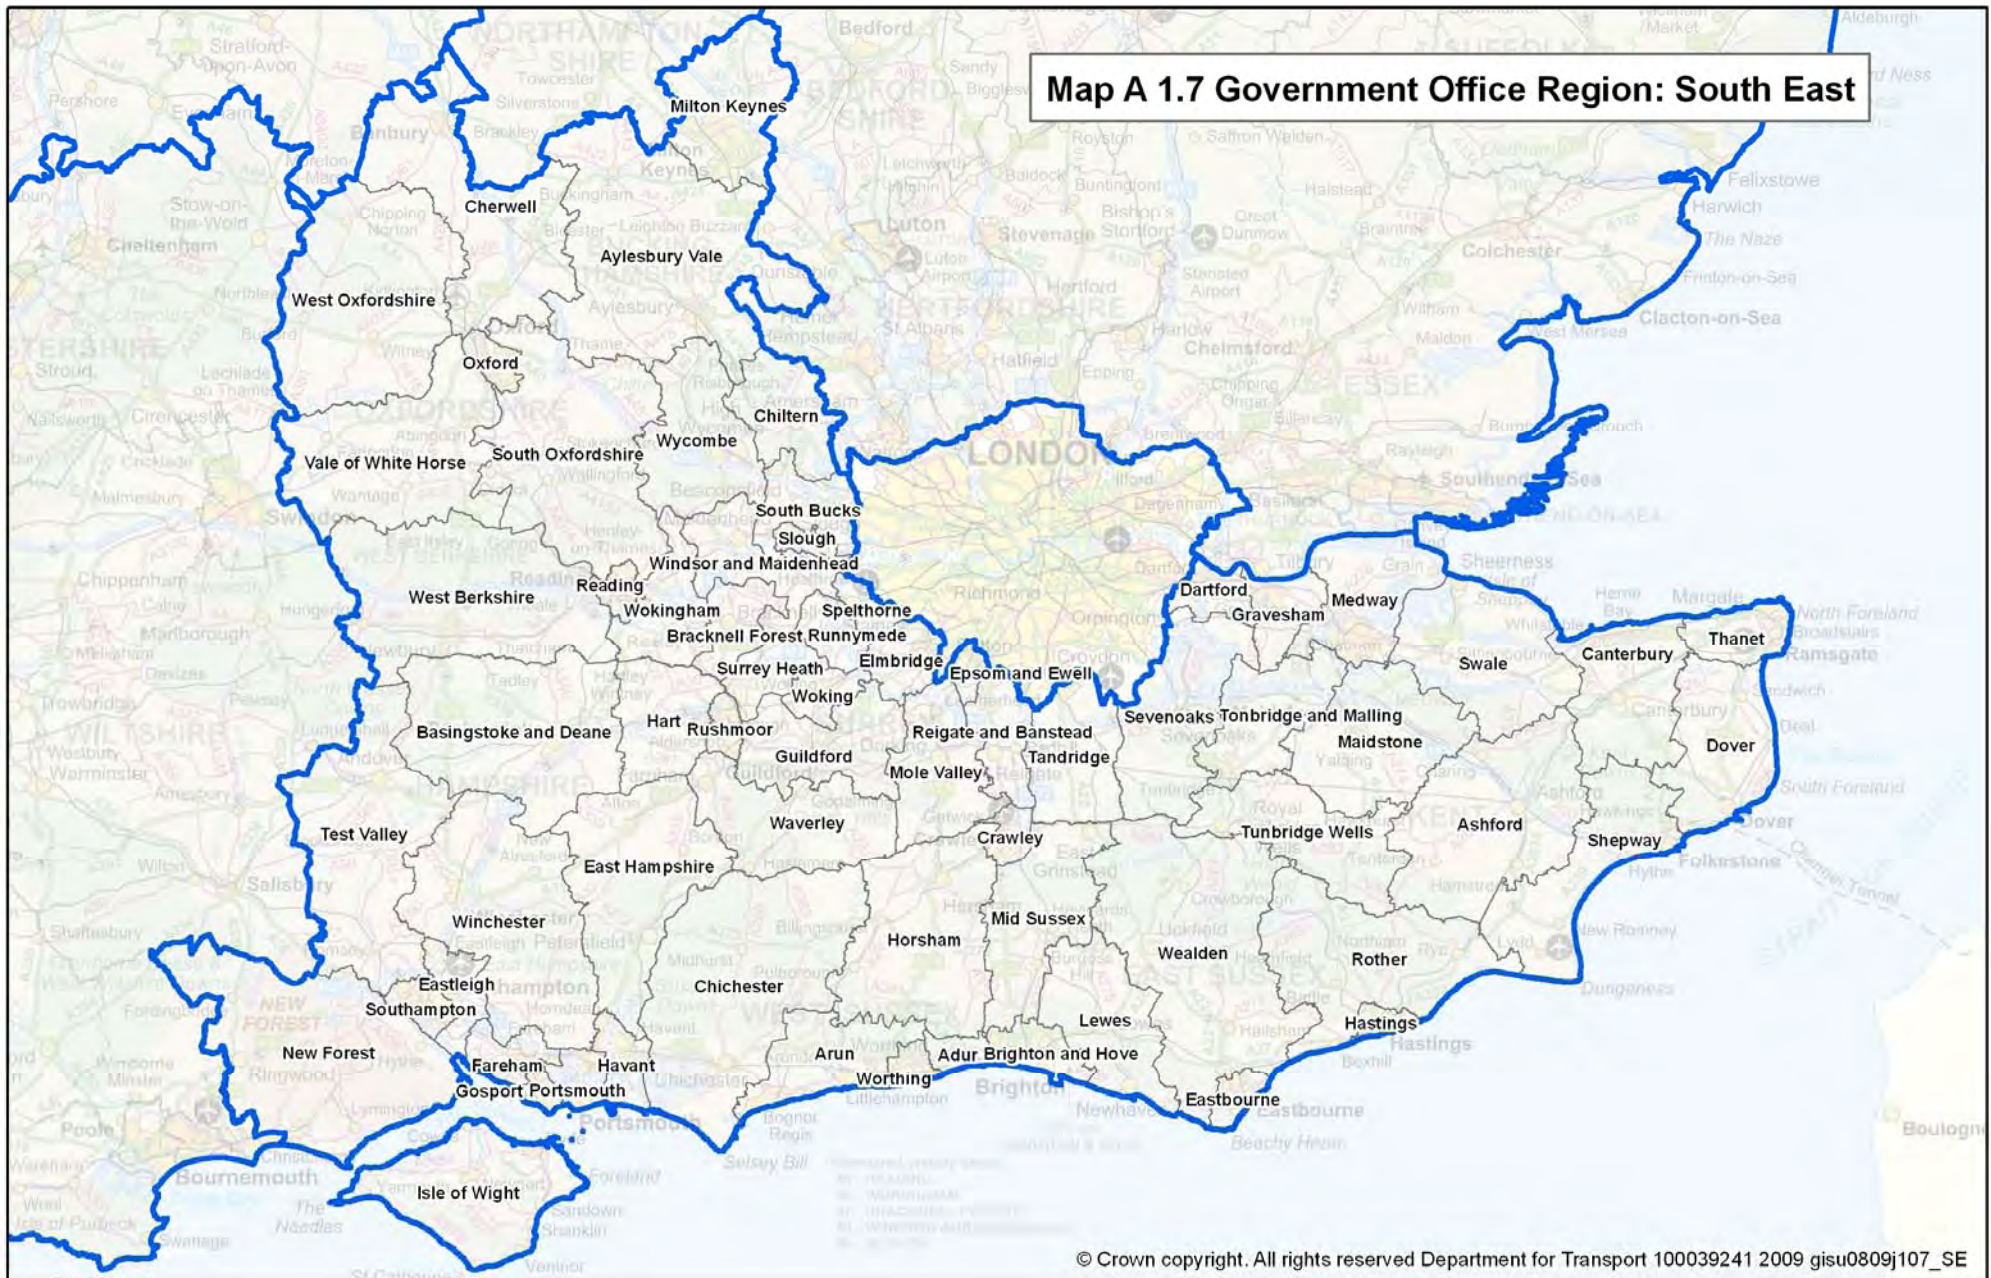

Annex 1 Regional maps showing Local Authority Districts

This annex contains eight maps, one for each English Government Office Region (GOR), excluding London. They show the outline and name of each Local Authority District. They provide a reference to the location of Local Authority Districts since these are not always named in the maps in the following annexes.

Contents

Map A1.1	Local Authority Districts in the North East	2
Map A1.2	Local Authority Districts in the North West	3
Map A1.3	Local Authority Districts in Yorkshire and The Humber	4
Map A1.4	Local Authority Districts in the East Midlands.....	5
Map A1.5	Local Authority Districts in the West Midlands.....	6
Map A1.6	Local Authority Districts in the East of England	7
Map A1.7	Local Authority Districts in the South East.....	8
Map A1.8	Local Authority Districts in the South West.....	9

Map A 1.3 Government Office Region: Yorkshire and the Humber

Map A 1.7 Government Office Region: South East

© Crown copyright. All rights reserved Department for Transport 100039241 2009 gisu0809j107_SE