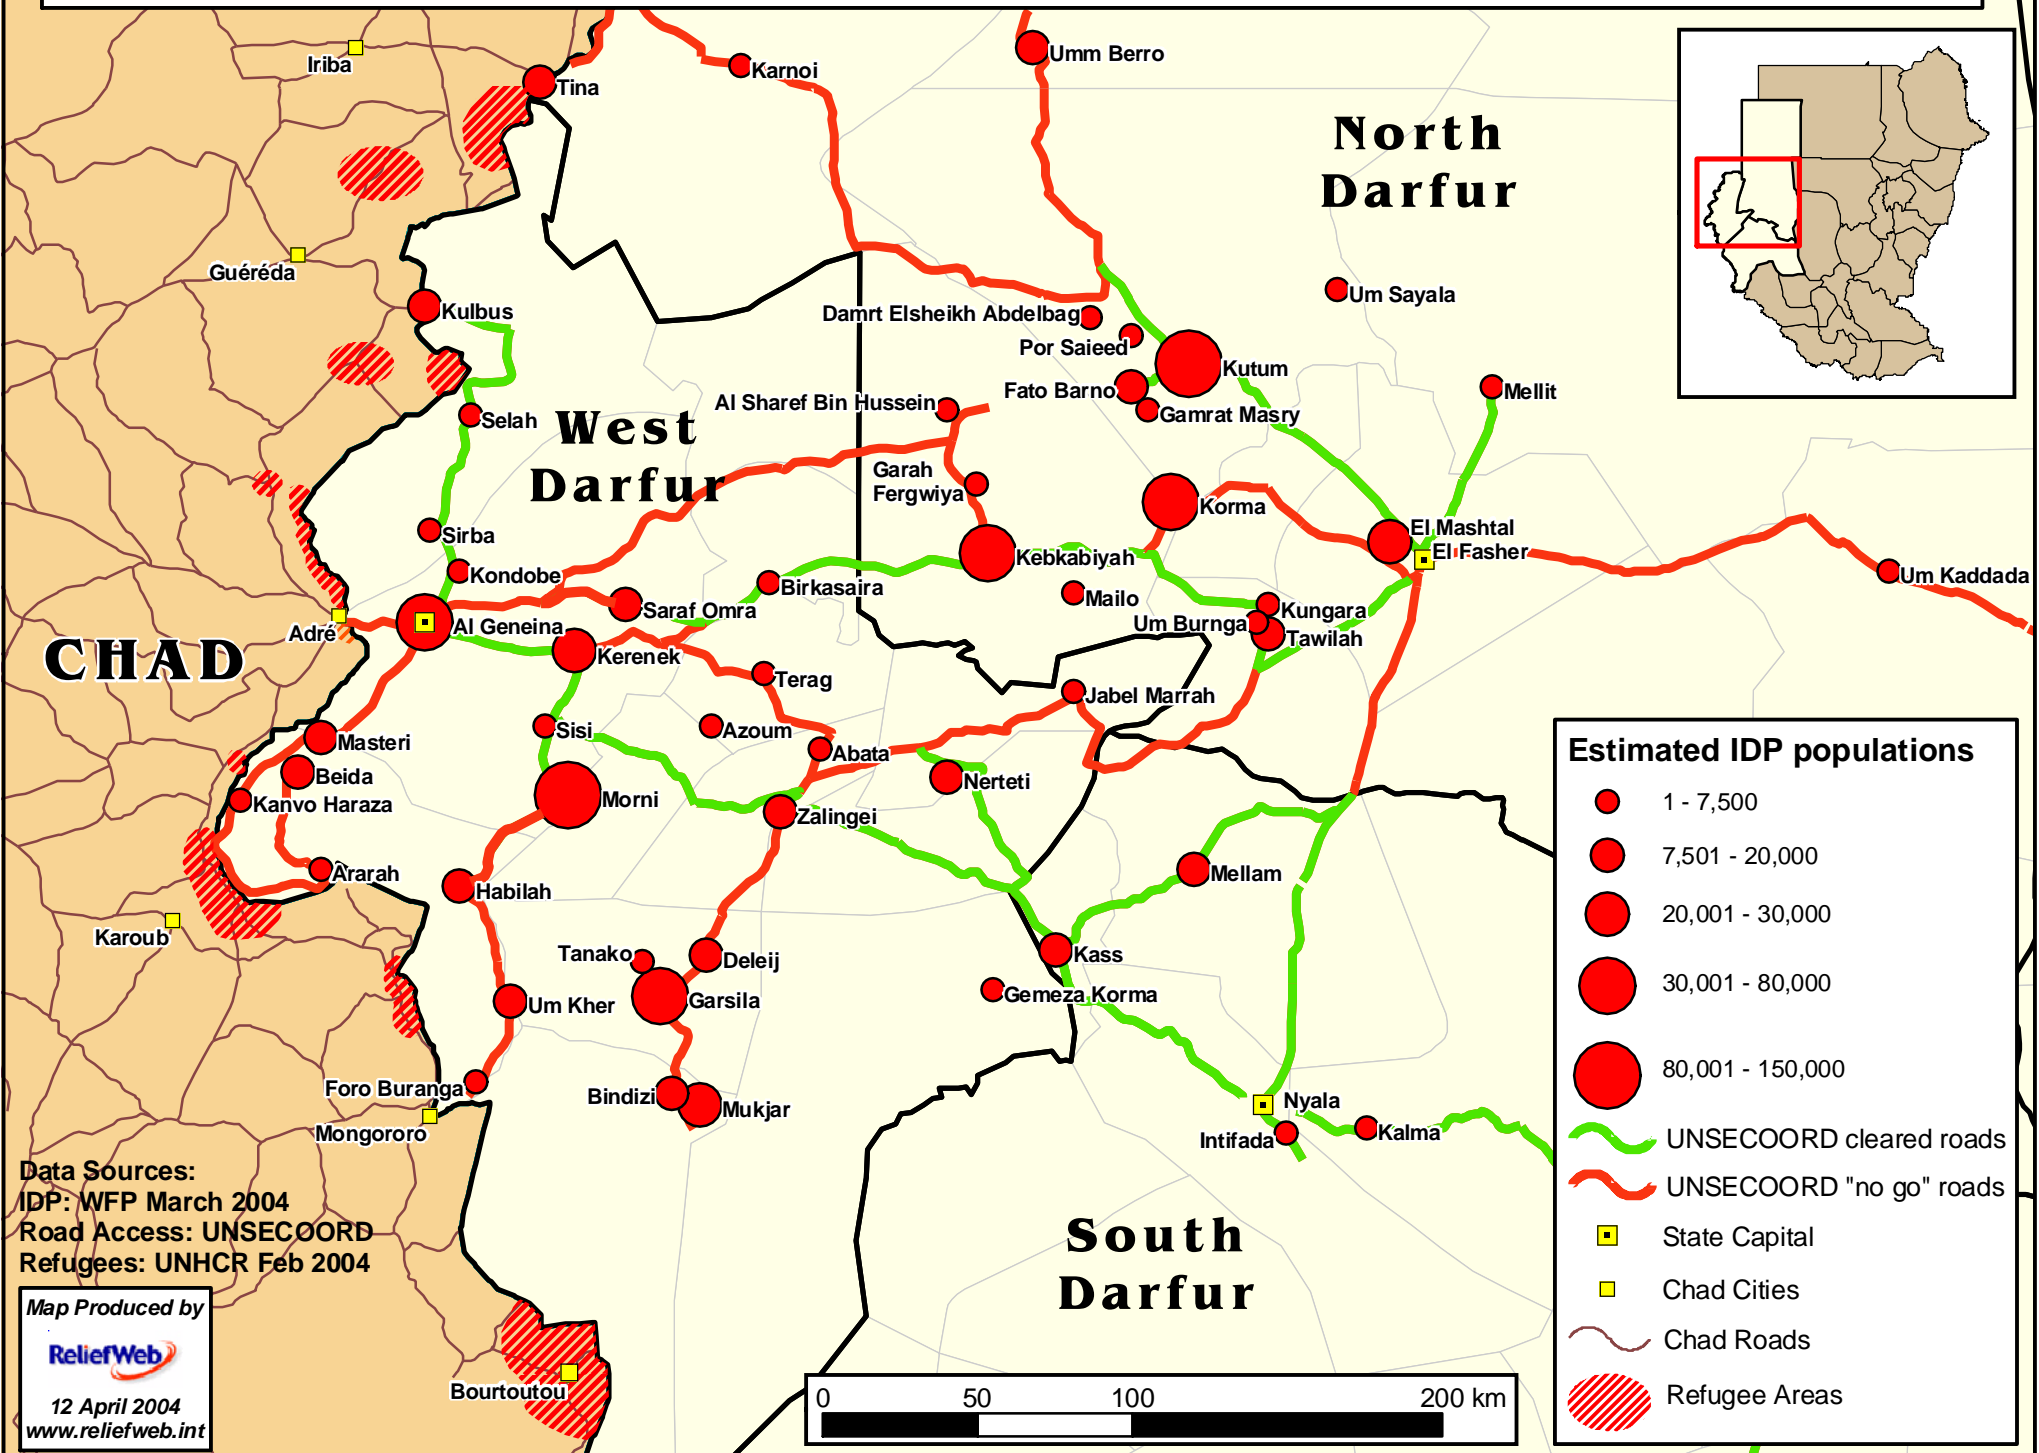

Darfur: IDP Concentrations, Road Access, and Refugee Locations

Data Sources:
IDP: WFP March 2004
Road Access: UNSECOORD
Refugees: UNHCR Feb 2004

Map Produced by
ReliefWeb
12 April 2004
www.reliefweb.int

The boundaries and names shown and the designations used on this map do not imply official endorsement or acceptance by the United Nations