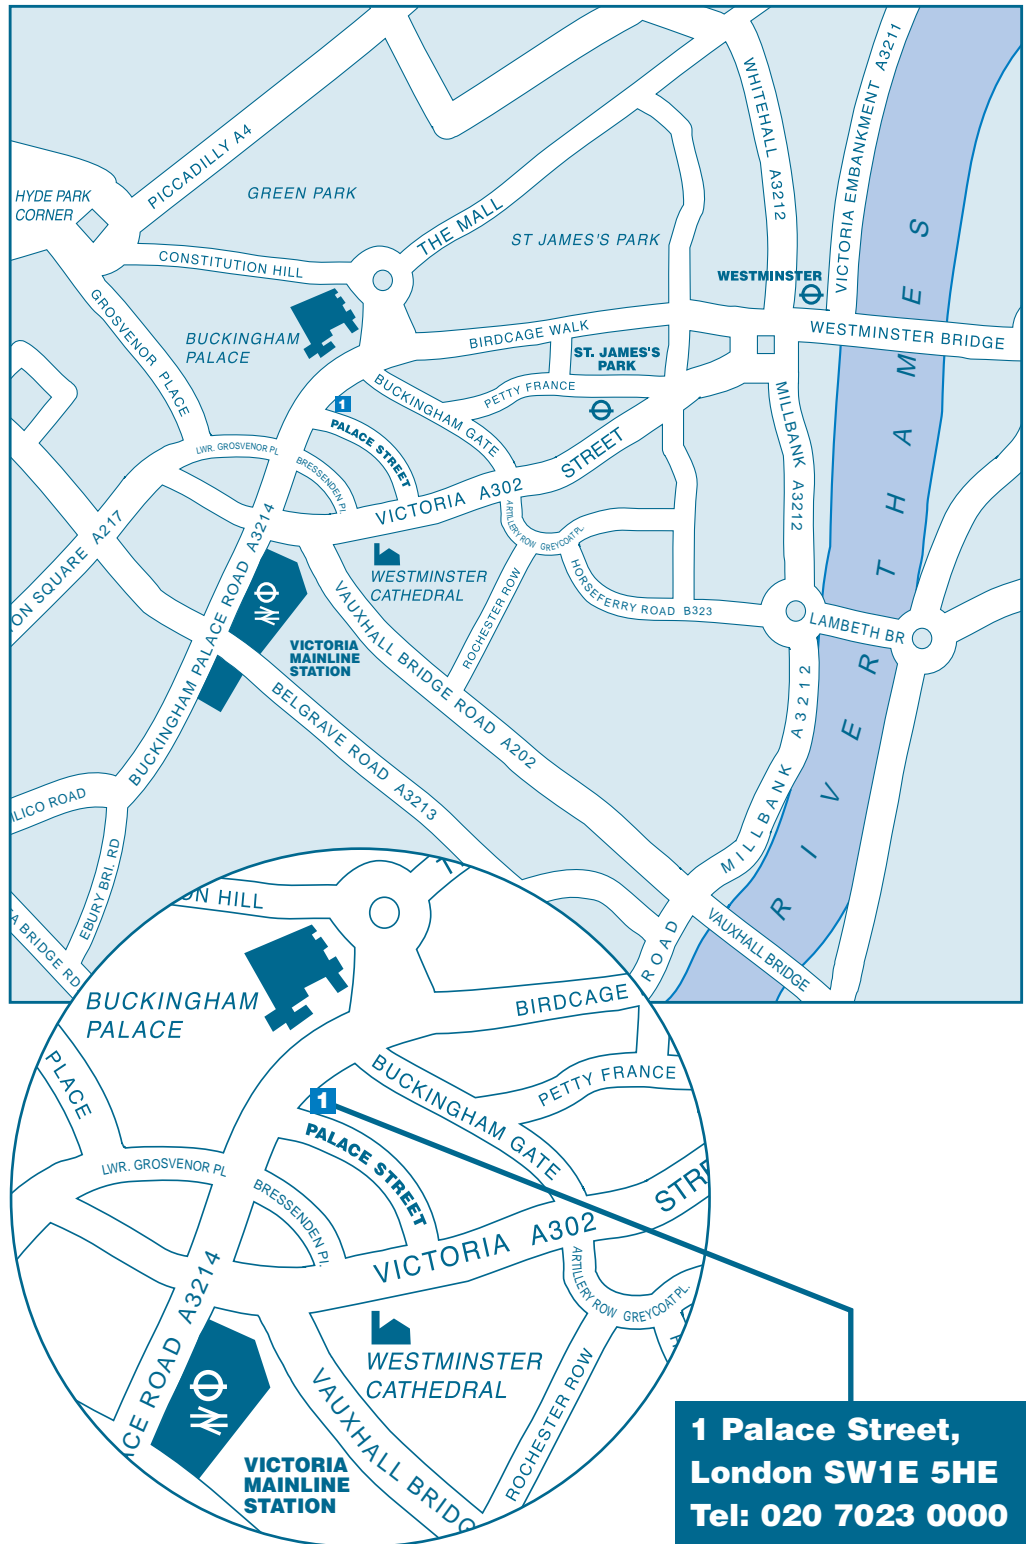

## HOW TO GET TO DFID

### ◆ From The Tube

On arrival at Victoria Station/Underground (Victoria, District and Circle lines), head towards the Victoria Palace Theatre, then cross right into Victoria Street. Palace Street is the second turning on the left on the opposite side of the road to Westminster Cathedral.

#### *From the A40 (M)*

Leave the motorway at Marylebone flyover, taking the A5 to Marble Arch, then Park Lane to Hyde Park Corner. Follow Grosvenor Place and turn left into Lower Grosvenor Place and then take the first left into Buckingham Palace Road. Then take the first right into Palace Street, where parking meters are available.

#### *From The Embankment*

Over Westminster Bridge, straight across at the roundabout into Victoria Street. Palace Street is the first on the right past Buckingham Gate, where parking meters are available.