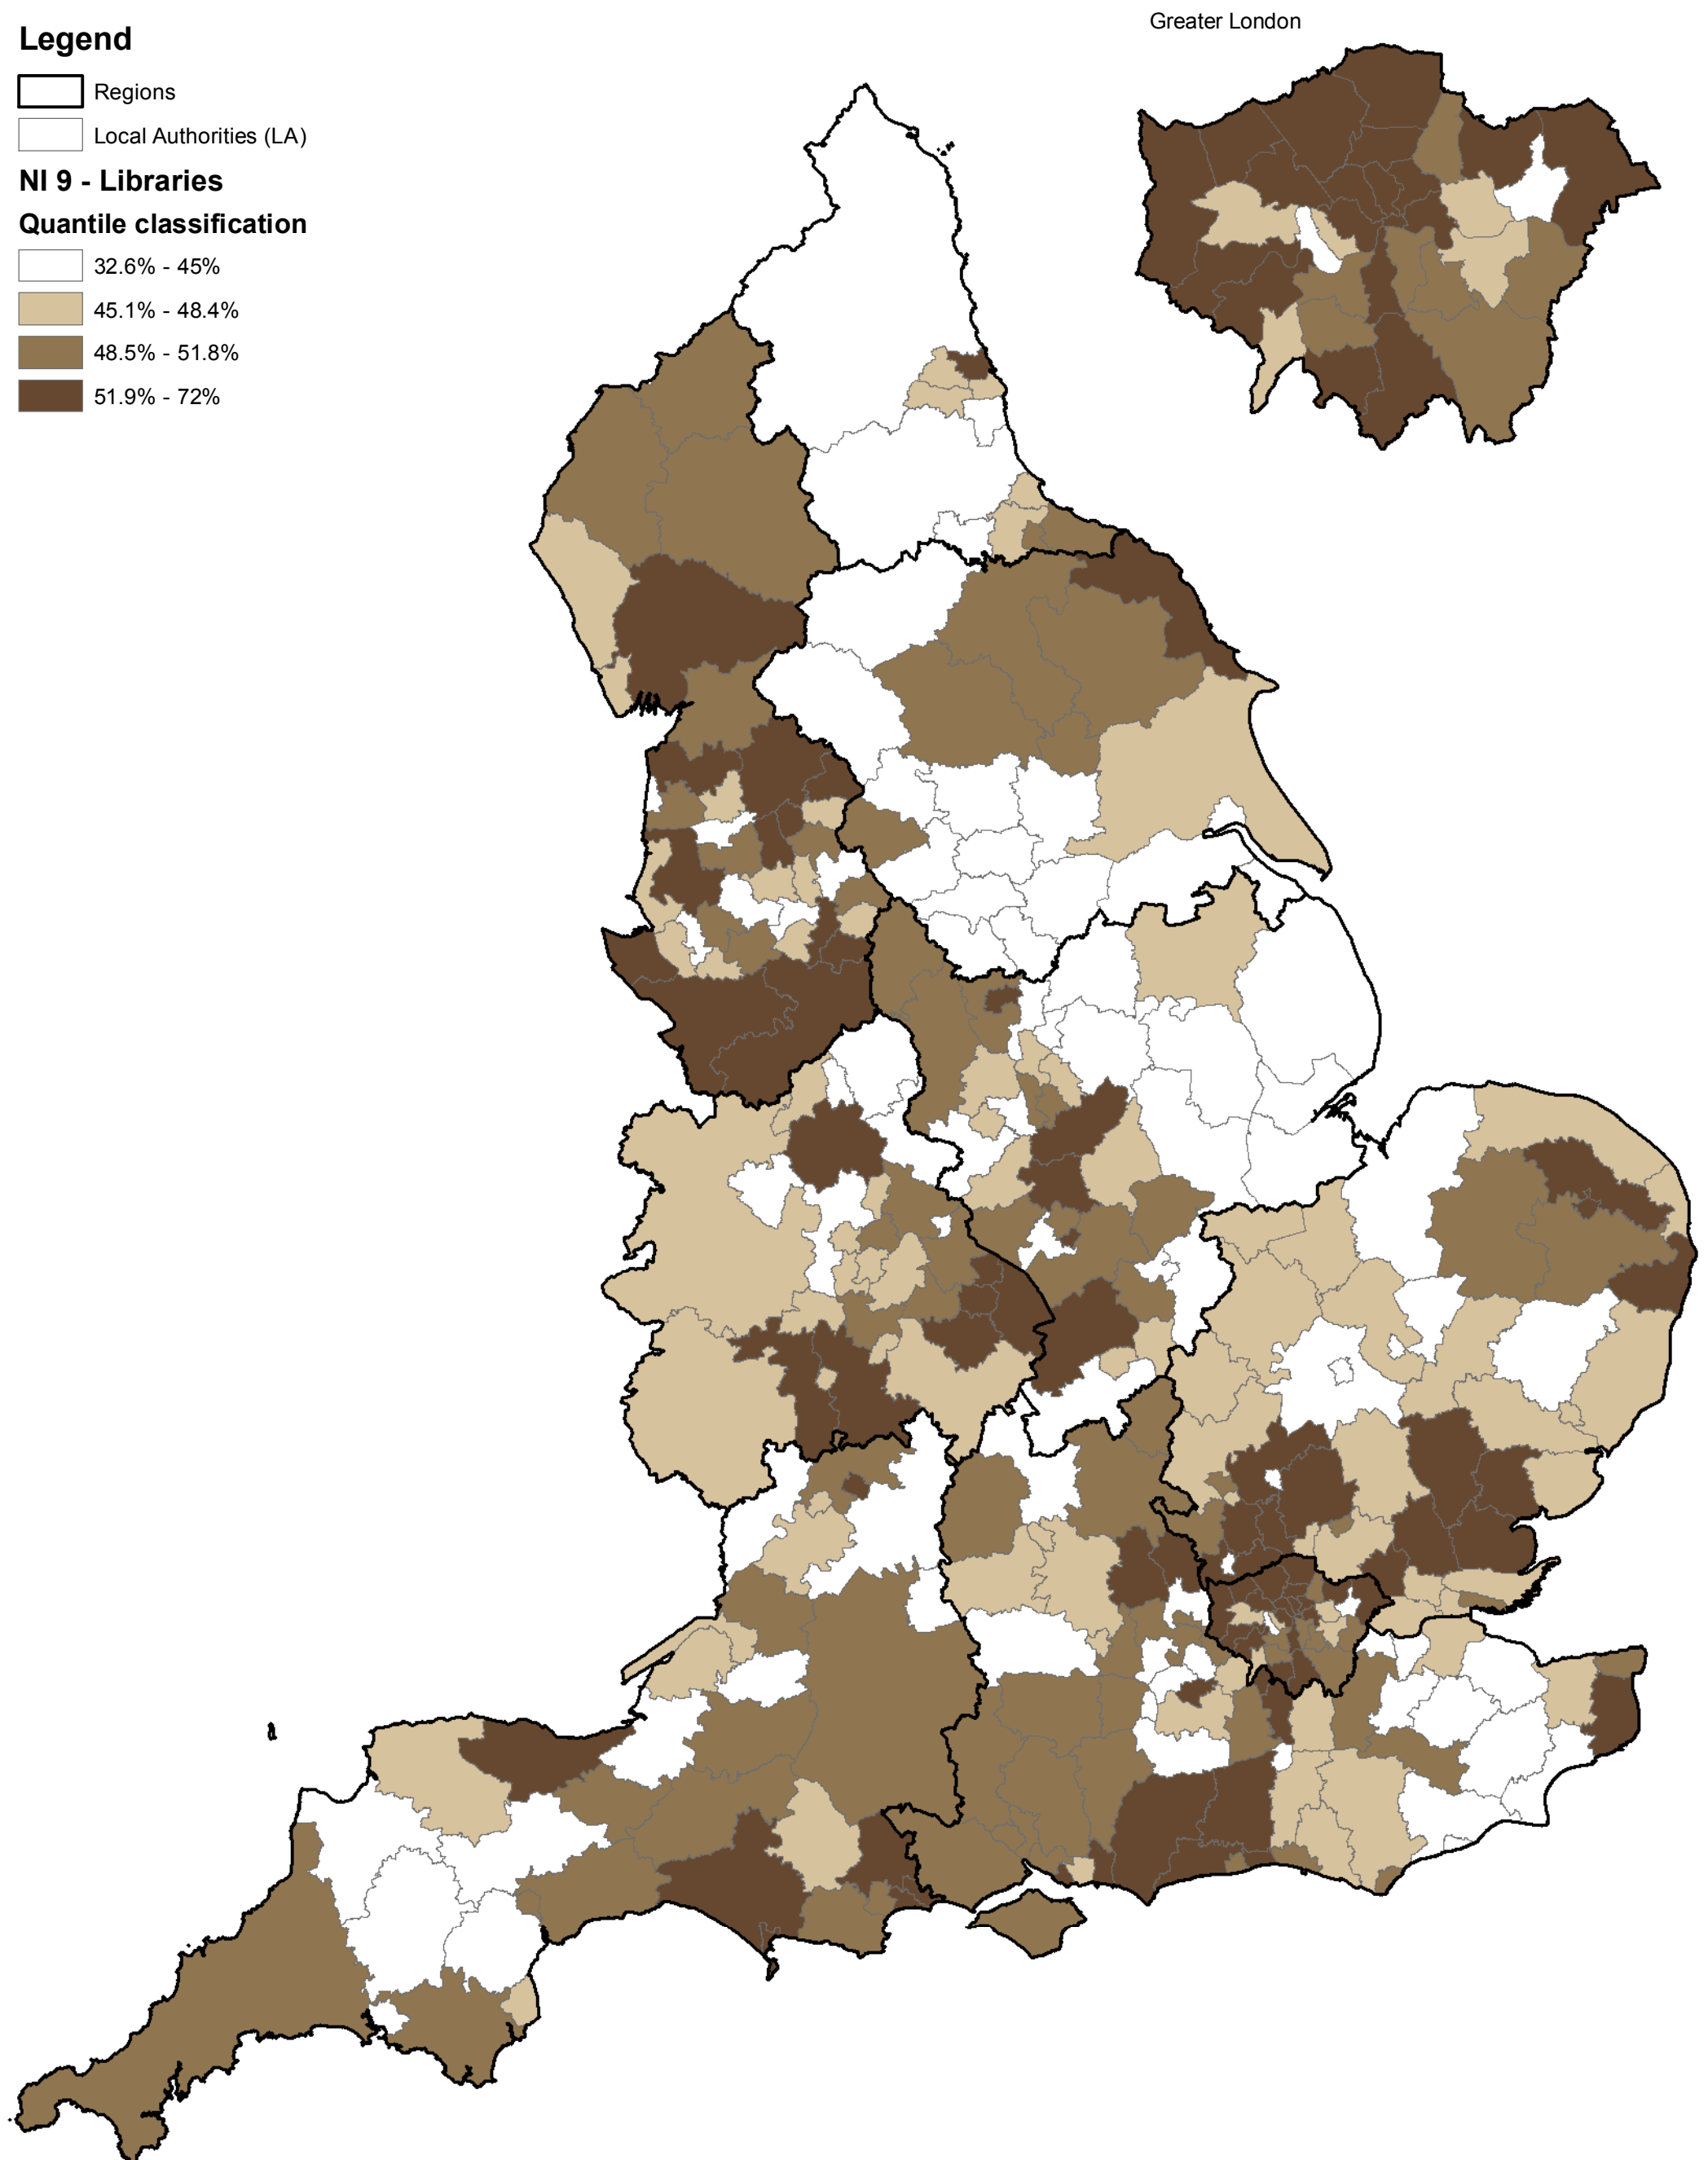

Legend

-  Regions
-  Local Authorities (LA)

NI 9 - Libraries

Quantile classification

-  32.6% - 45%
-  45.1% - 48.4%
-  48.5% - 51.8%
-  51.9% - 72%

Source: The Active People Survey, April 2008-April 2009.