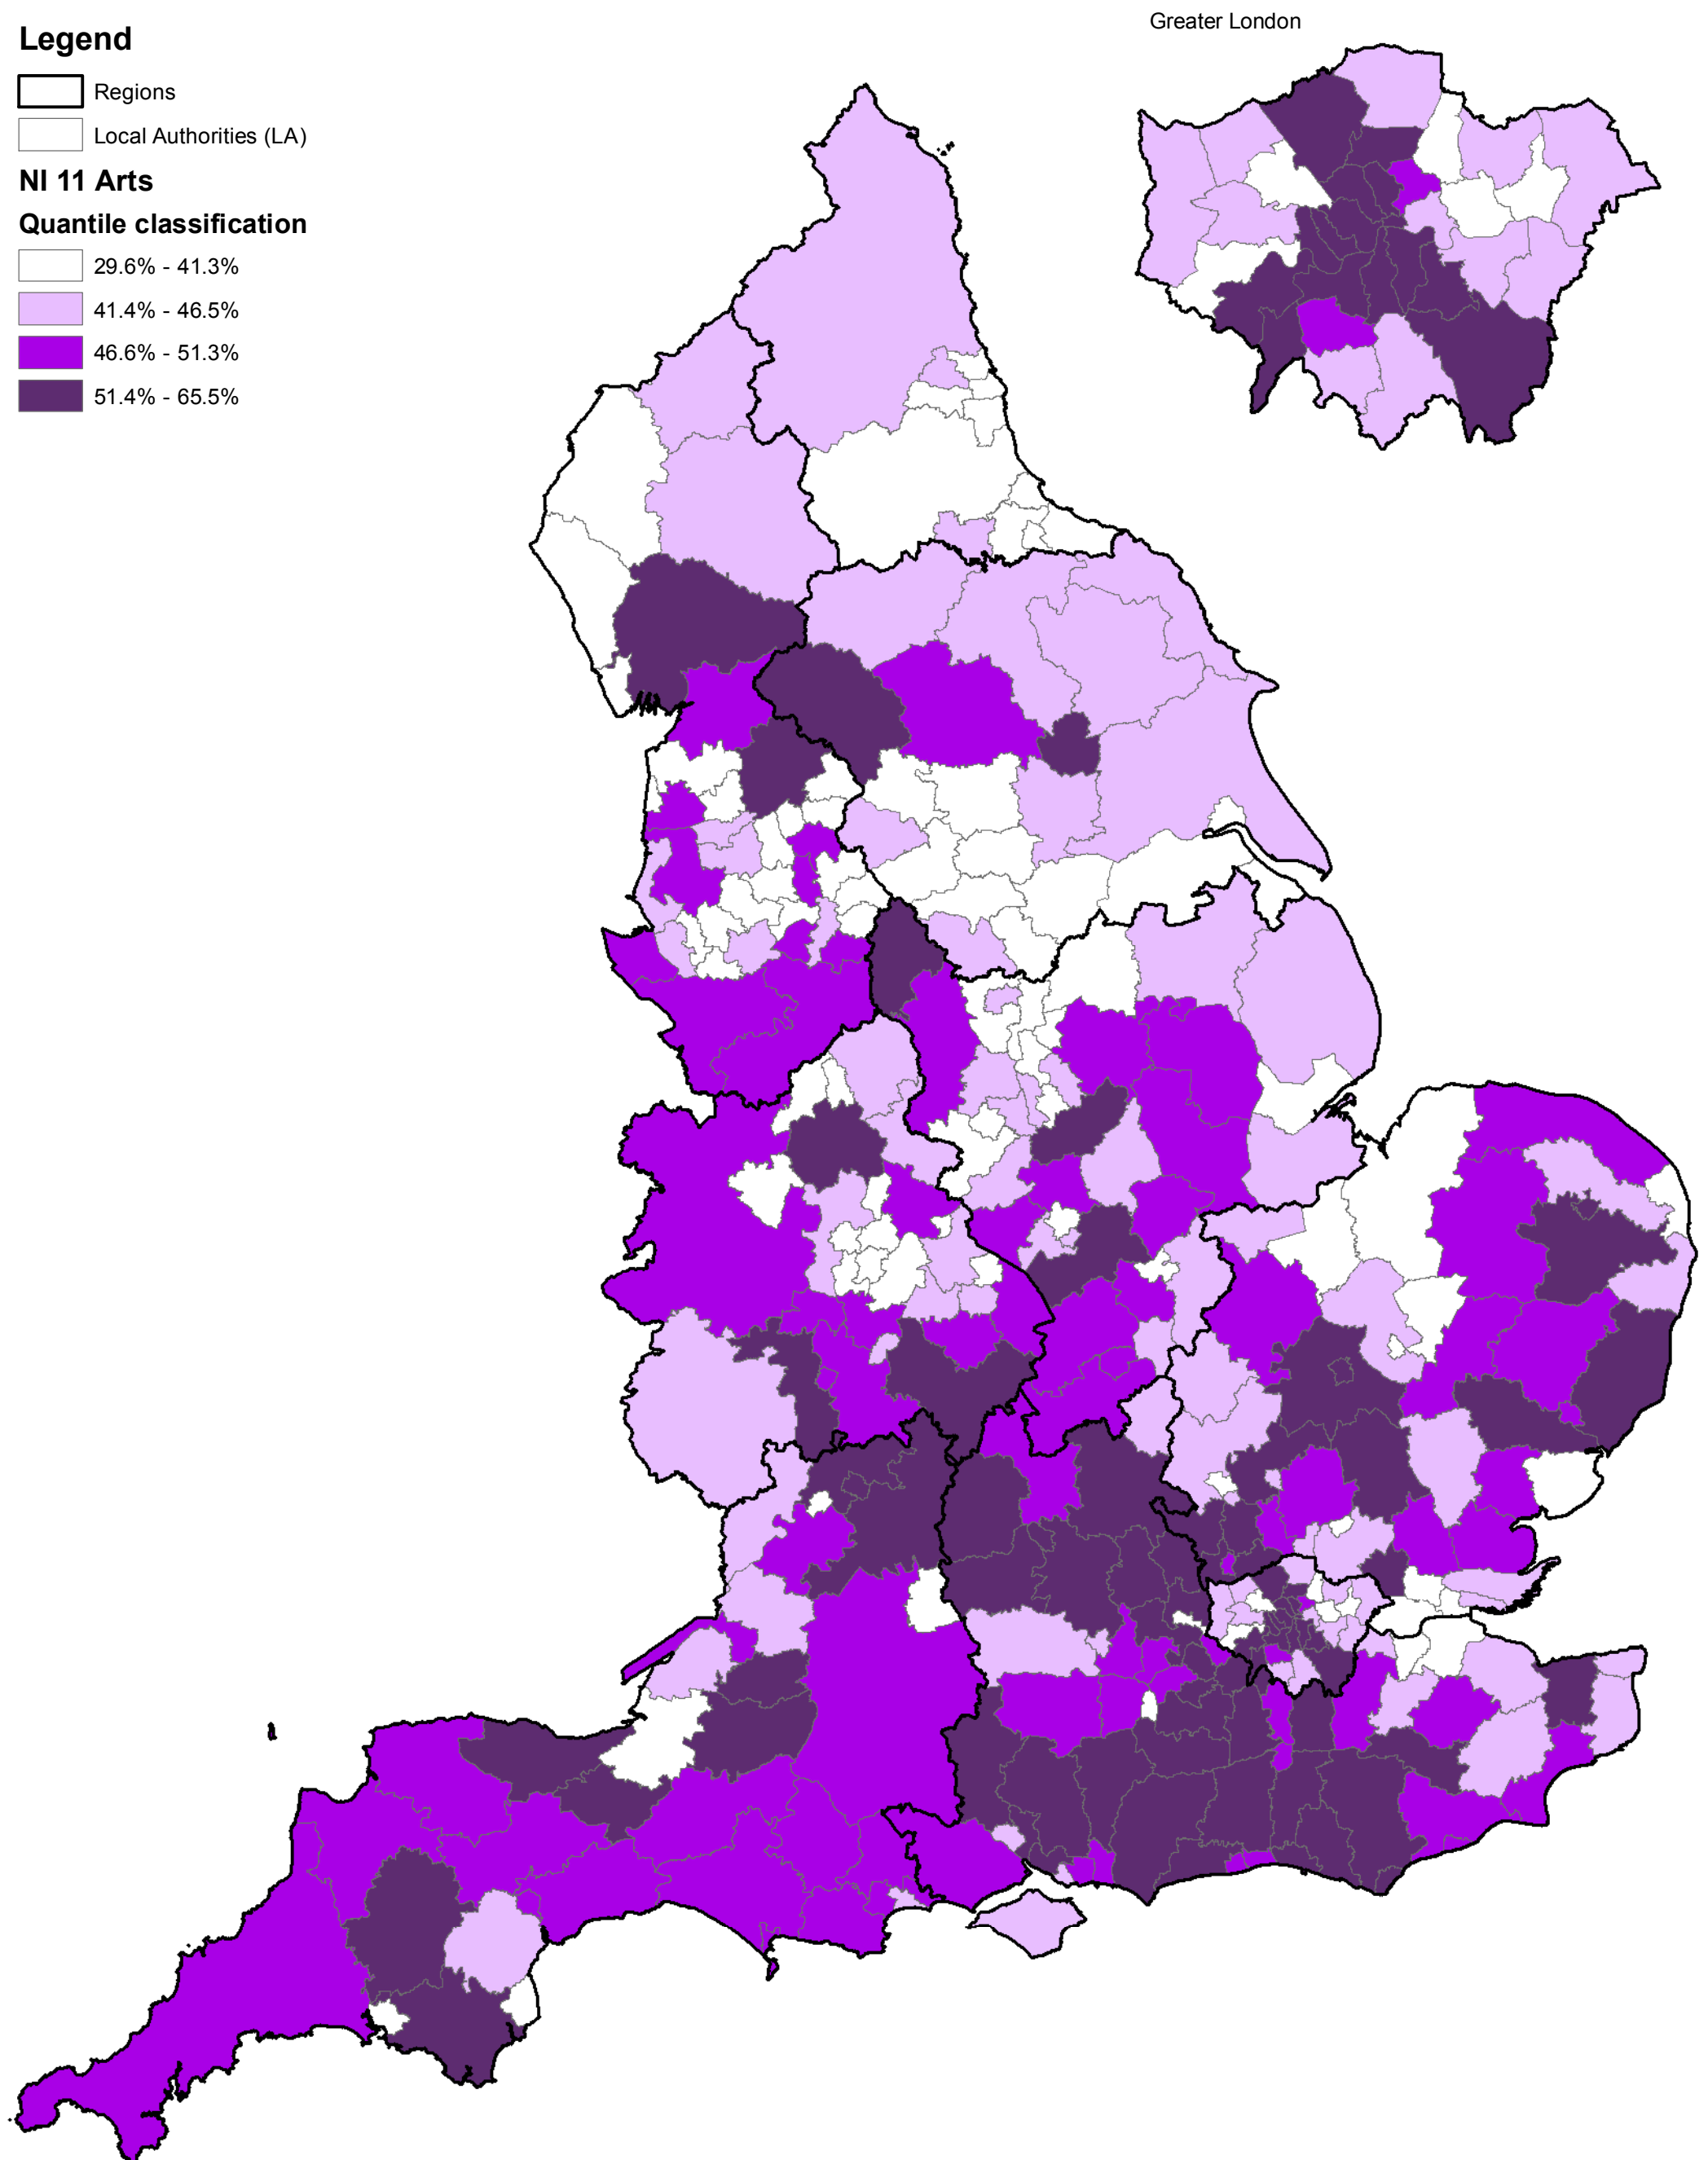

Legend

- Regions
- Local Authorities (LA)

NI 11 Arts

Quantile classification

- 29.6% - 41.3%
- 41.4% - 46.5%
- 46.6% - 51.3%
- 51.4% - 65.5%

Source: The Active People Survey, April 2008-April 2009.