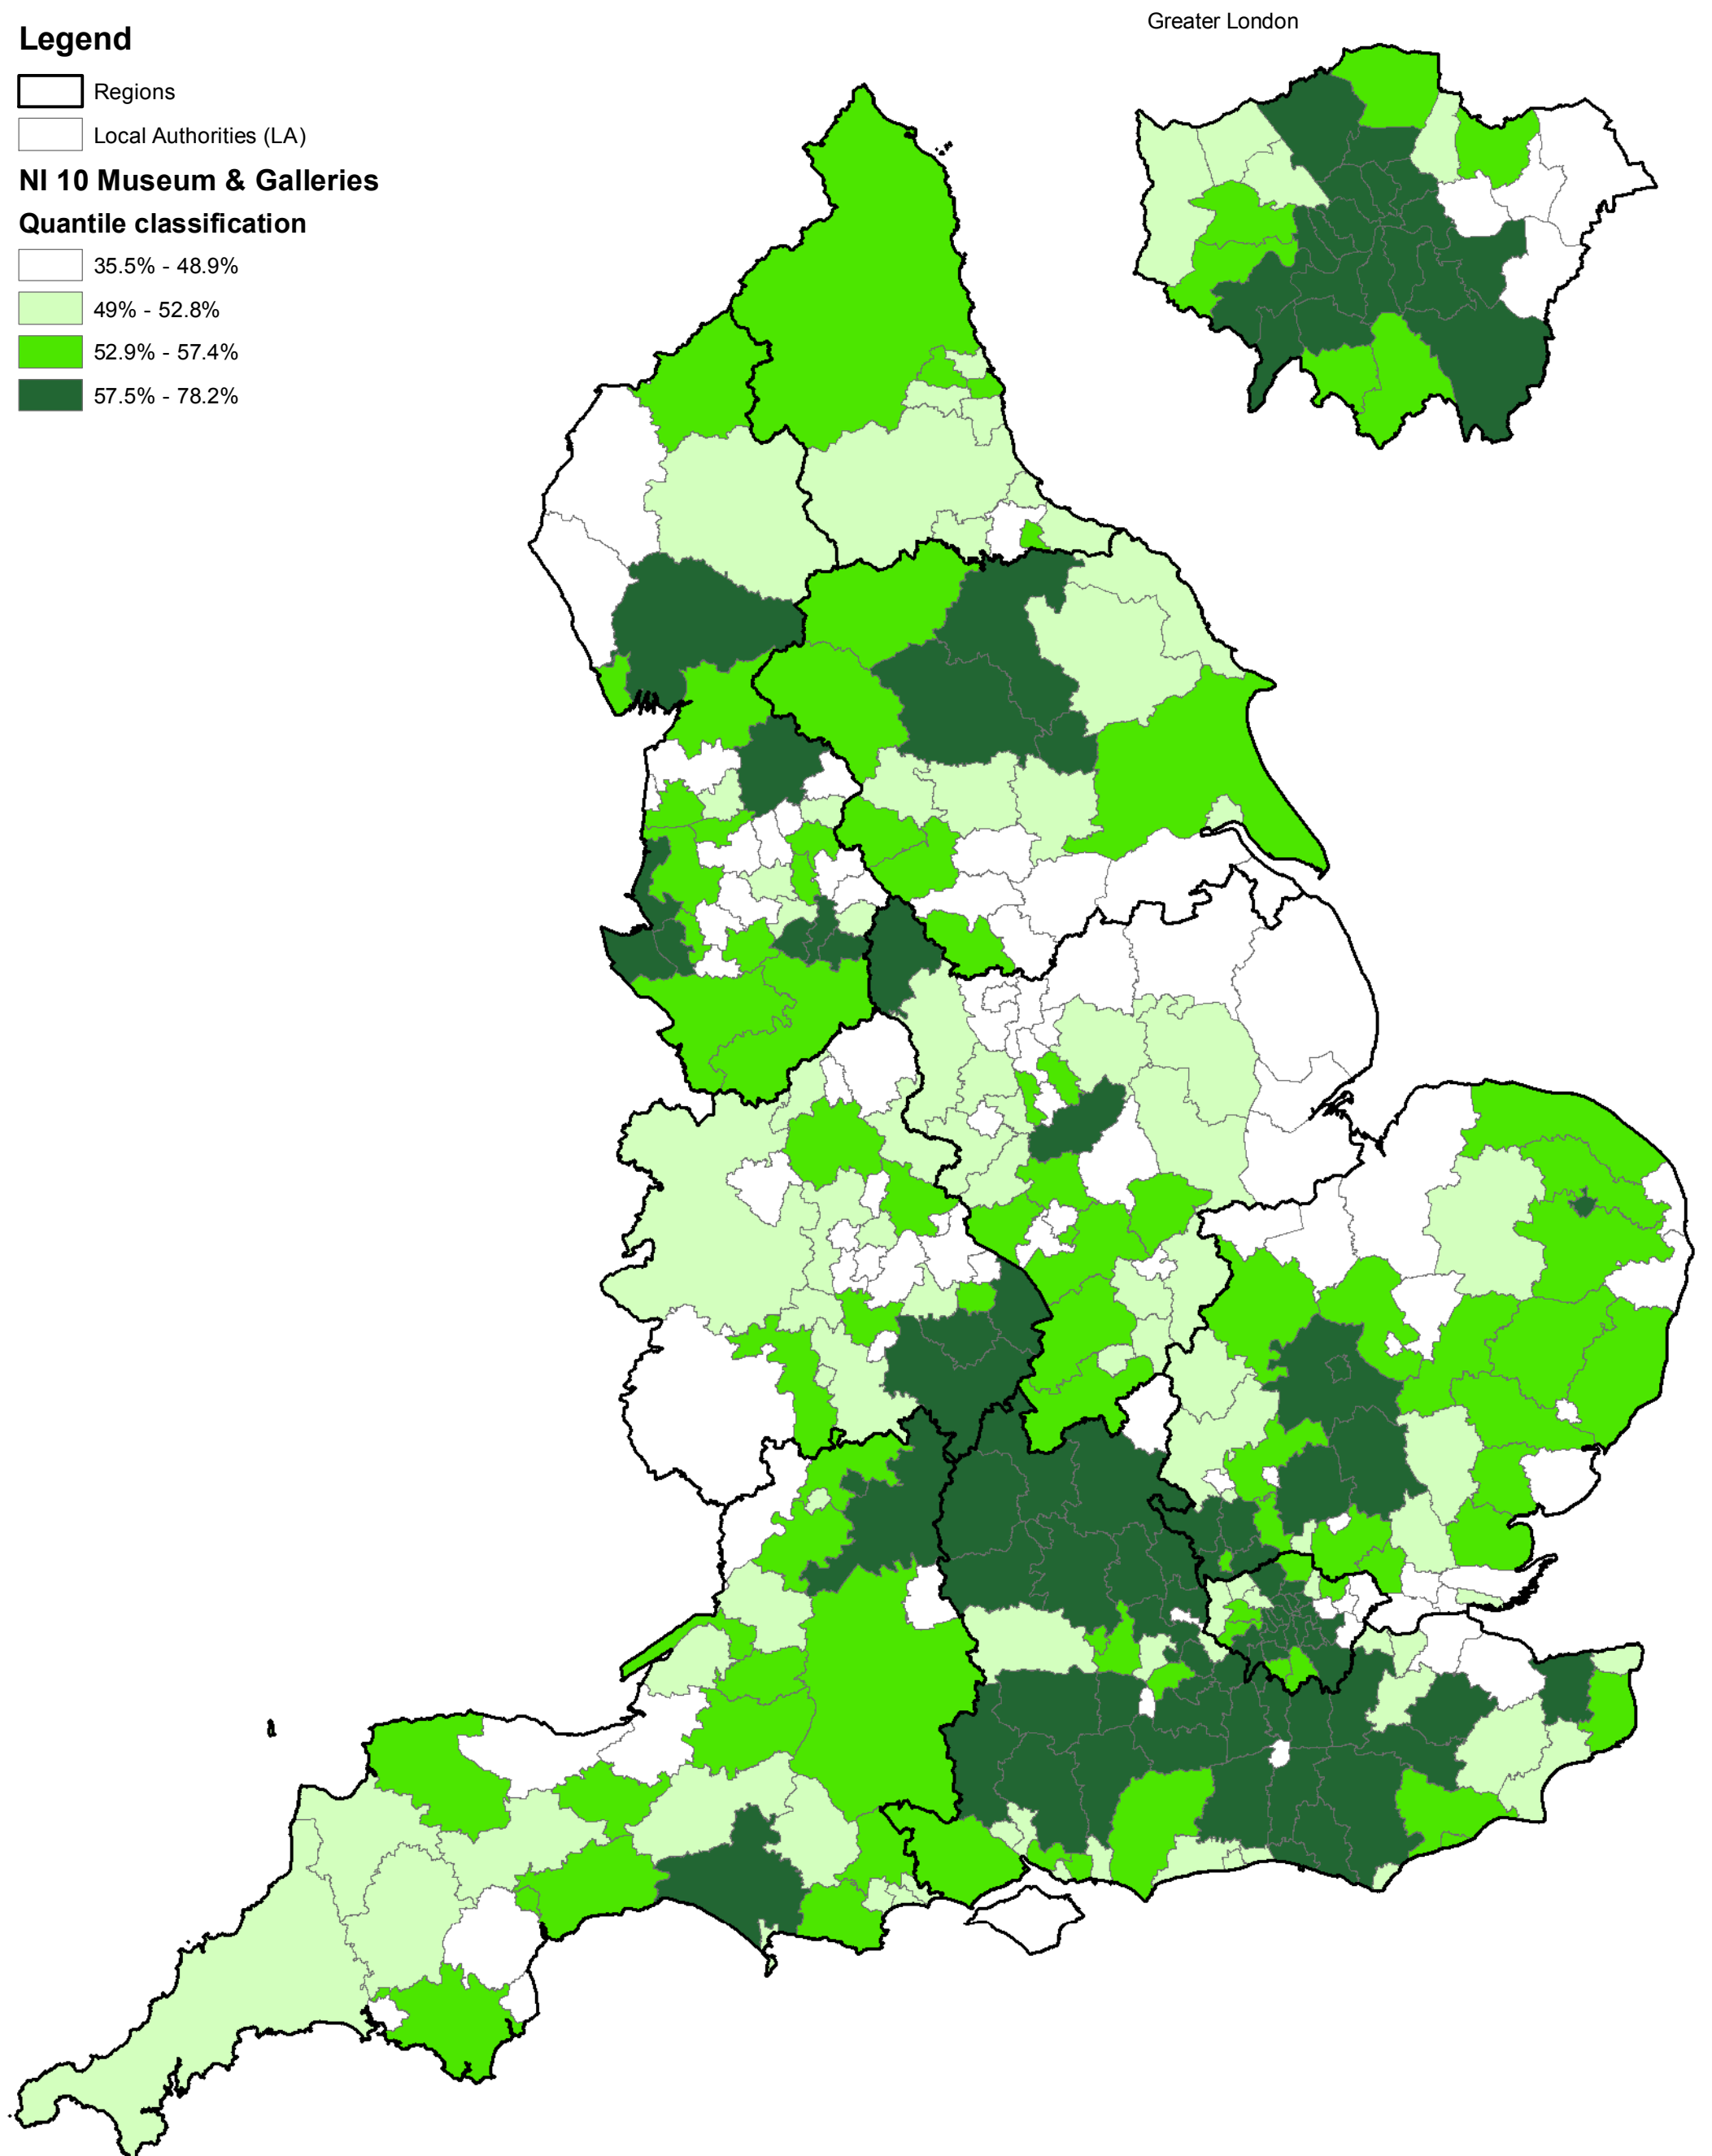

## Legend

- Regions
- Local Authorities (LA)

## NI 10 Museum & Galleries

### Quantile classification

- 35.5% - 48.9%
- 49% - 52.8%
- 52.9% - 57.4%
- 57.5% - 78.2%

Source: The Active People Survey, April 2008-April 2009.