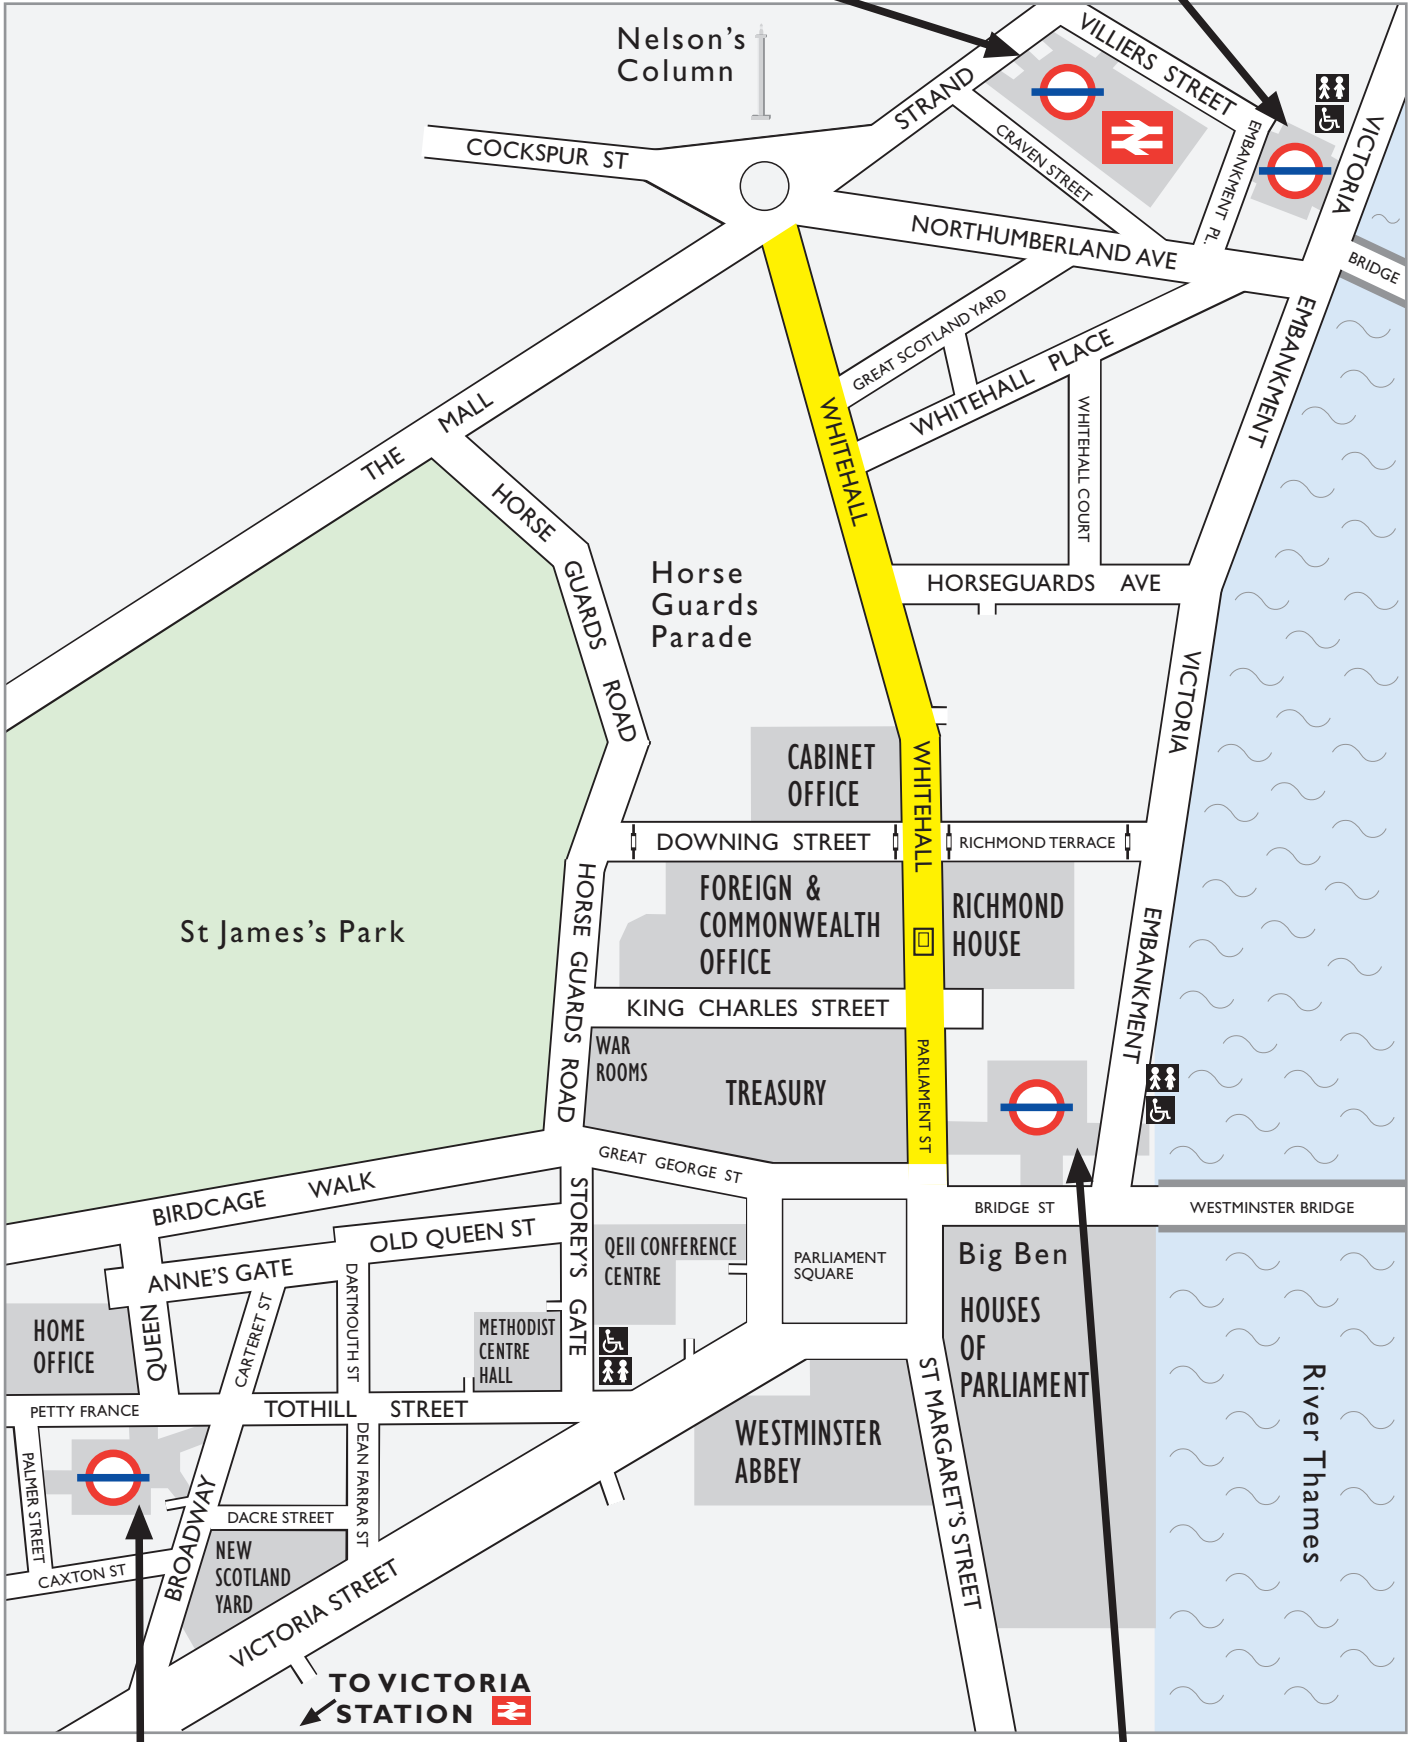

LOCATION MAP

CHARING CROSS

EMBANKMENT

ST JAMES'S PARK

WESTMINSTER

 Access from Trafalgar Square and Parliament Square ONLY

 Cenotaph

 Public conveniences