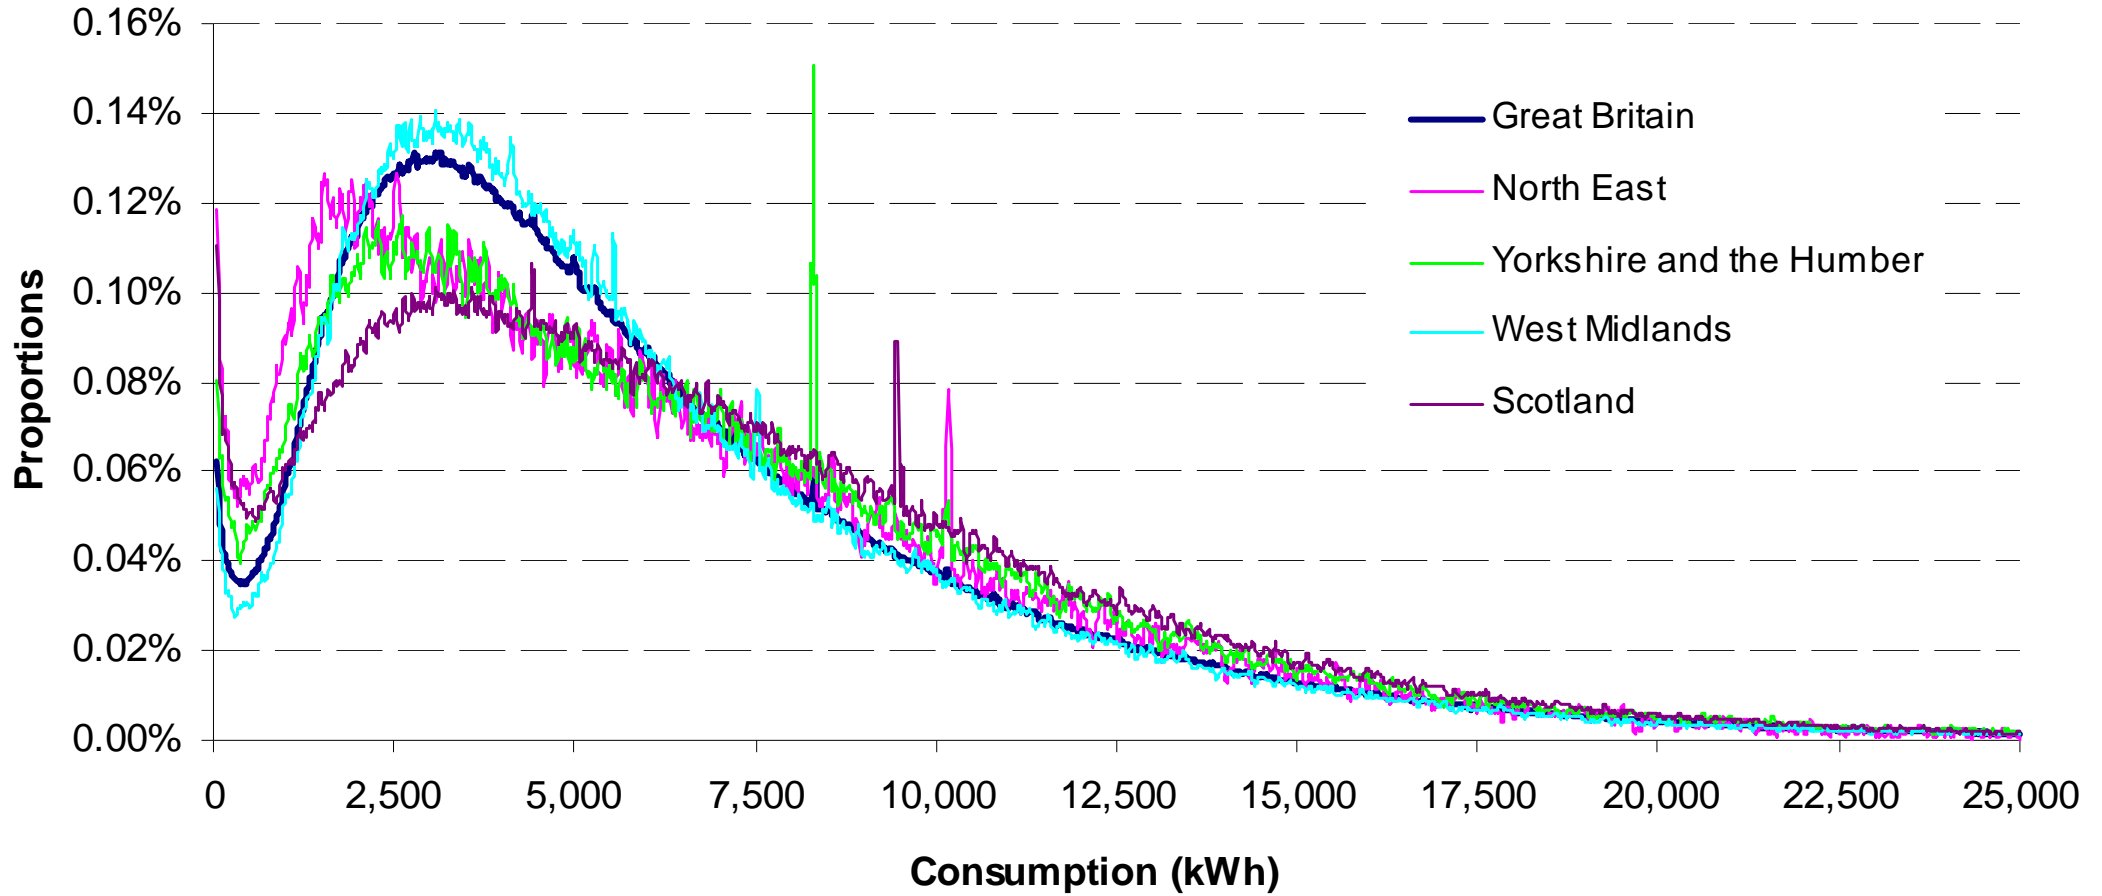

Charts accompanying the article on "Distribution analysis on domestic energy consumption" in Energy Trends, March 2009 edition

PUBLICATION URN 09D/504

Chart 1: Domestic energy consumption by meter type in Great Britain 2007

Chart 2: Distributions of profile 1 electricity consumption

Chart 3: Distributions of profile 2 electricity consumption

Chart 4: Distributions of gas consumption

Chart 5: Distribution of profile 1 electricity consumption in the North East

Chart 6: Distribution of profile 2 electricity consumption in the West Midlands

Chart 7: Distribution of gas consumption in Yorkshire and the Humber

Chart 8: Time series of electricity consumption in Great Britain 2005 to 2007