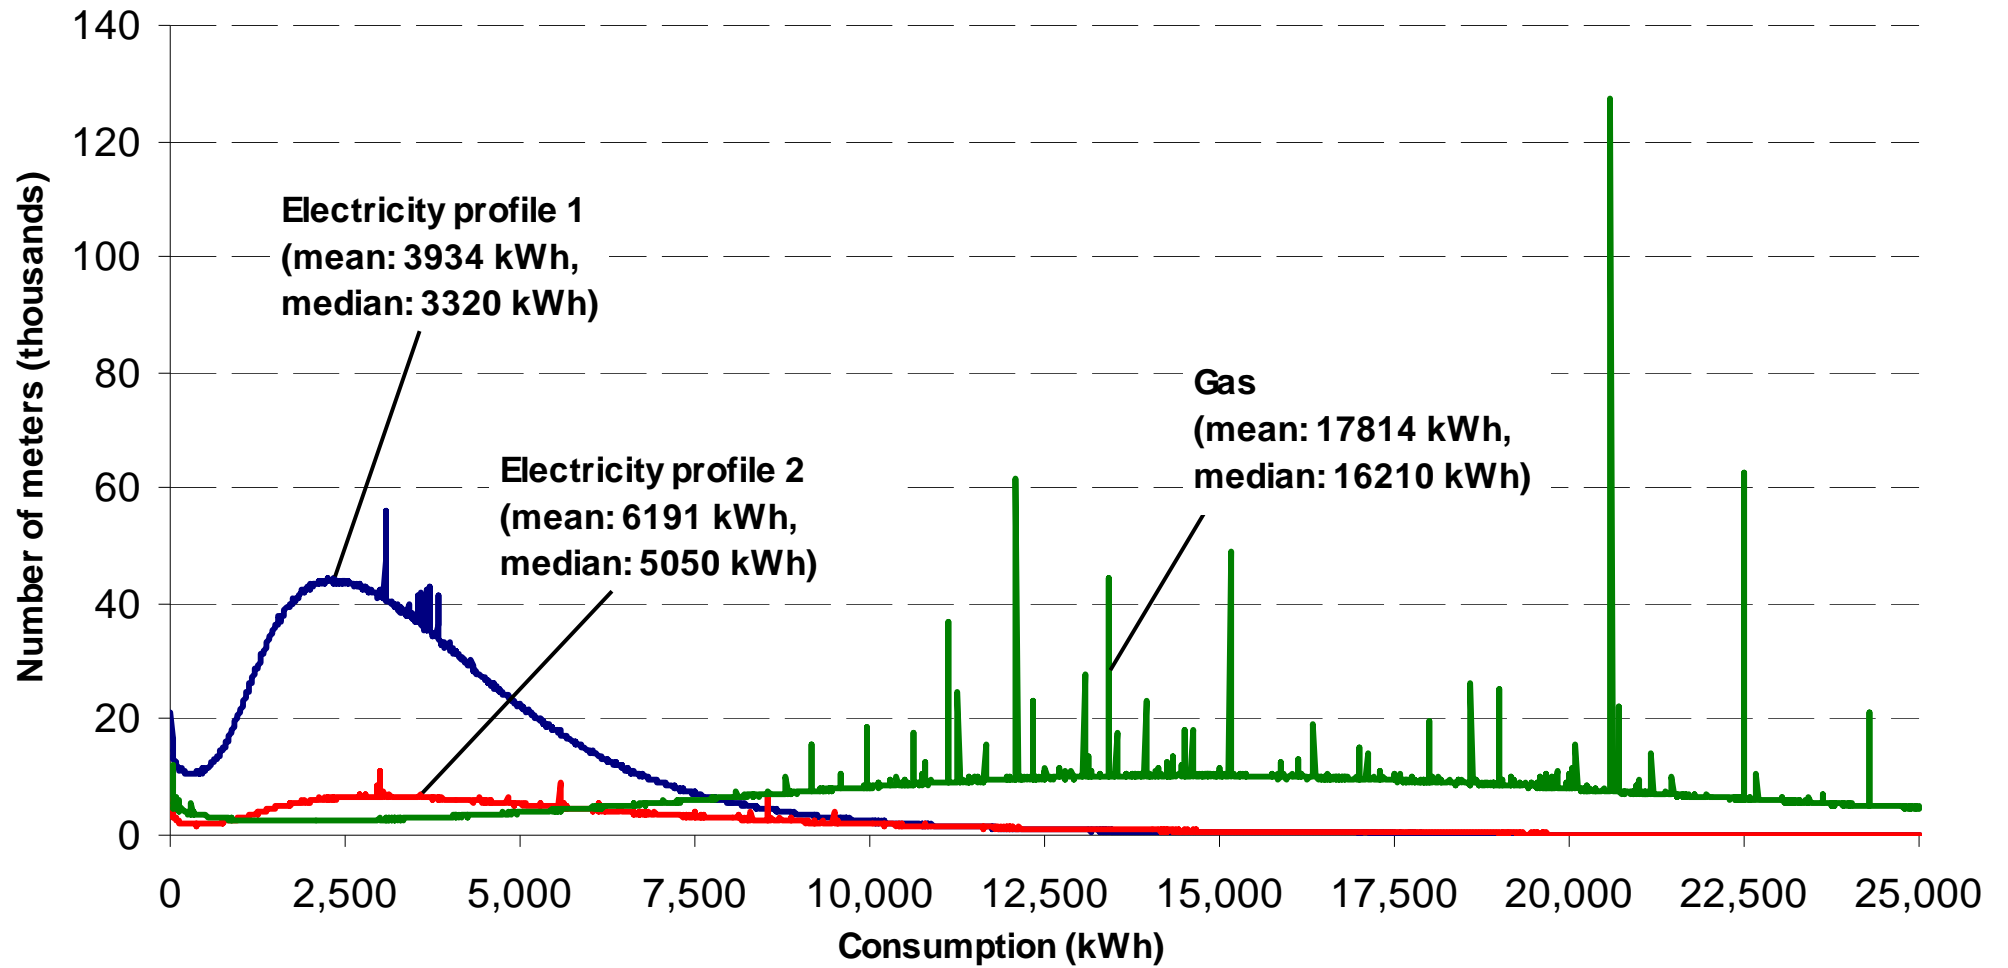

Charts accompanying the article on "Distribution analysis on domestic energy consumption" in Energy Trends, March 2009 edition

PUBLICATION URN 09D/504

Chart 1: Domestic energy consumption by meter type in Great Britain 2007

Chart 2: Distributions of profile 1 electricity consumption

Chart 3: Distributions of profile 2 electricity consumption

Chart 4: Distributions of gas consumption

Chart 5: Distribution of profile 1 electricity consumption in the North East

Chart 6: Distribution of profile 2 electricity consumption in the West Midlands

Chart 7: Distribution of gas consumption in Yorkshire and the Humber

Chart 8: Time series of electricity consumption in Great Britain 2005 to 2007