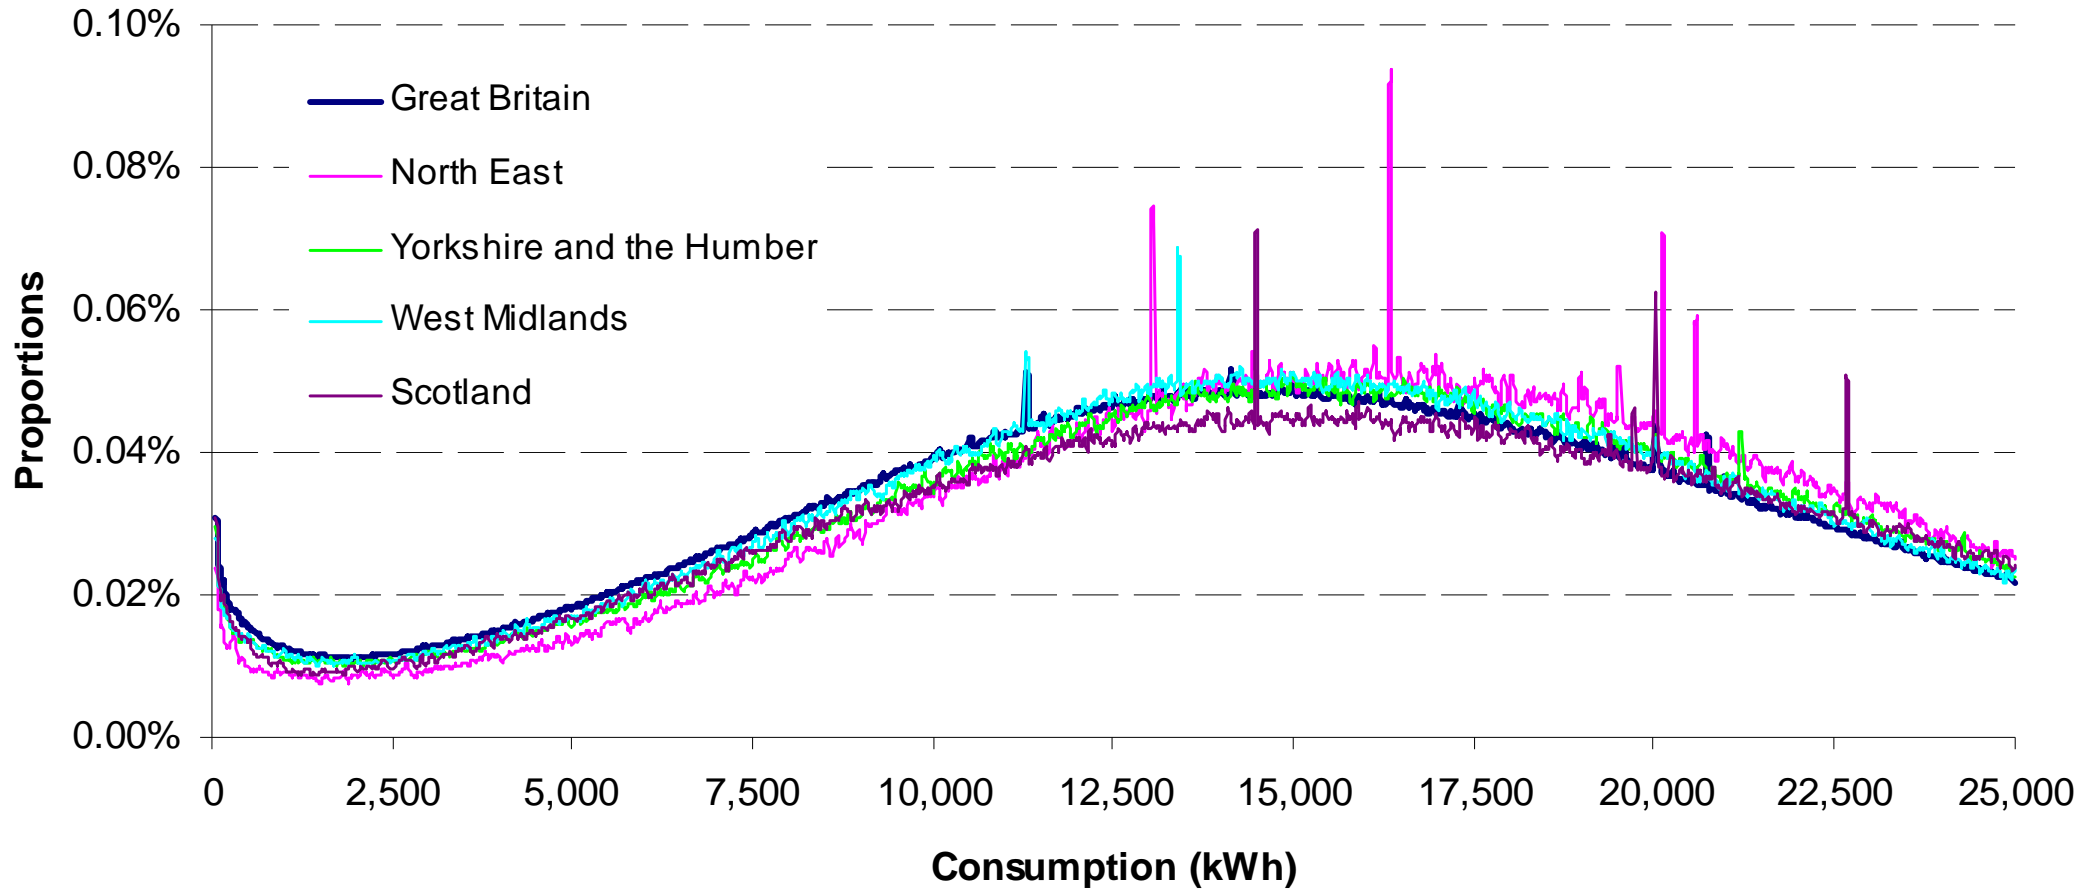

Charts accompanying the article on "Distribution analysis on domestic energy consumption" in Energy Trends, March 2009 edition

PUBLICATION URN 09D/504

Chart 1: Domestic energy consumption by meter type in Great Britain 2007

Chart 2: Distributions of profile 1 electricity consumption

Chart 3: Distributions of profile 2 electricity consumption

Chart 4: Distributions of gas consumption

Chart 5: Distribution of profile 1 electricity consumption in the North East

Chart 6: Distribution of profile 2 electricity consumption in the West Midlands

Chart 7: Distribution of gas consumption in Yorkshire and the Humber

Chart 8: Time series of electricity consumption in Great Britain 2005 to 2007