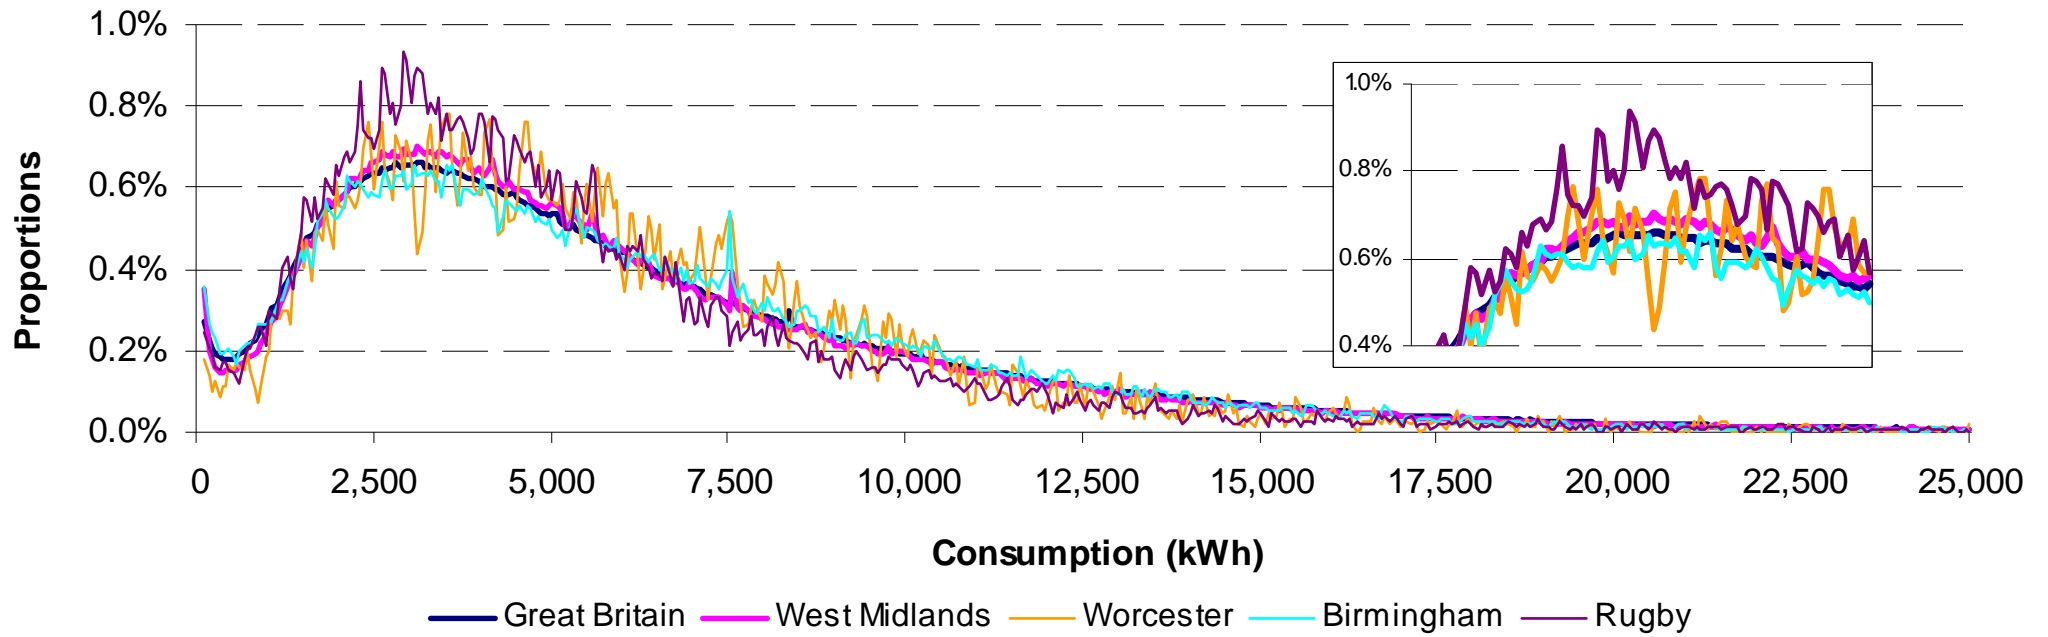

Charts accompanying the article on "Distribution analysis on domestic energy consumption" in Energy Trends, March 2009 edition

PUBLICATION URN 09D/504

Chart 1: Domestic energy consumption by meter type in Great Britain 2007

Chart 2: Distributions of profile 1 electricity consumption

Chart 3: Distributions of profile 2 electricity consumption

Chart 4: Distributions of gas consumption

Chart 5: Distribution of profile 1 electricity consumption in the North East

Chart 6: Distribution of profile 2 electricity consumption in the West Midlands

Chart 7: Distribution of gas consumption in Yorkshire and the Humber

Chart 8: Time series of electricity consumption in Great Britain 2005 to 2007