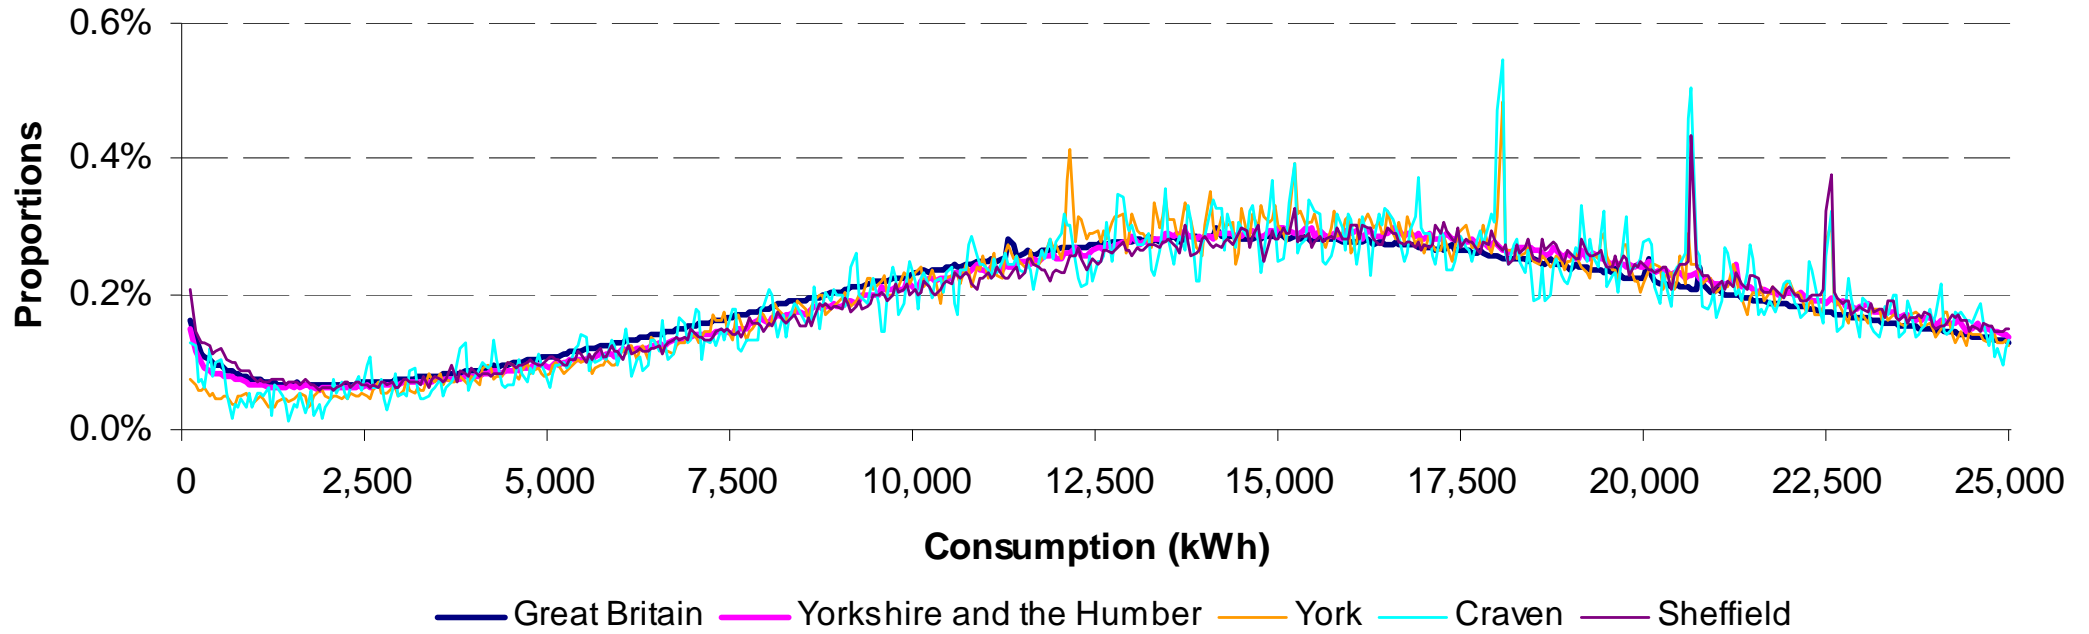

Charts accompanying the article on "Distribution analysis on domestic energy consumption" in Energy Trends, March 2009 edition

PUBLICATION URN 09D/504

Chart 1: Domestic energy consumption by meter type in Great Britain 2007

Chart 2: Distributions of profile 1 electricity consumption

Chart 3: Distributions of profile 2 electricity consumption

Chart 4: Distributions of gas consumption

Chart 5: Distribution of profile 1 electricity consumption in the North East

Chart 6: Distribution of profile 2 electricity consumption in the West Midlands

Chart 7: Distribution of gas consumption in Yorkshire and the Humber

Chart 8: Time series of electricity consumption in Great Britain 2005 to 2007