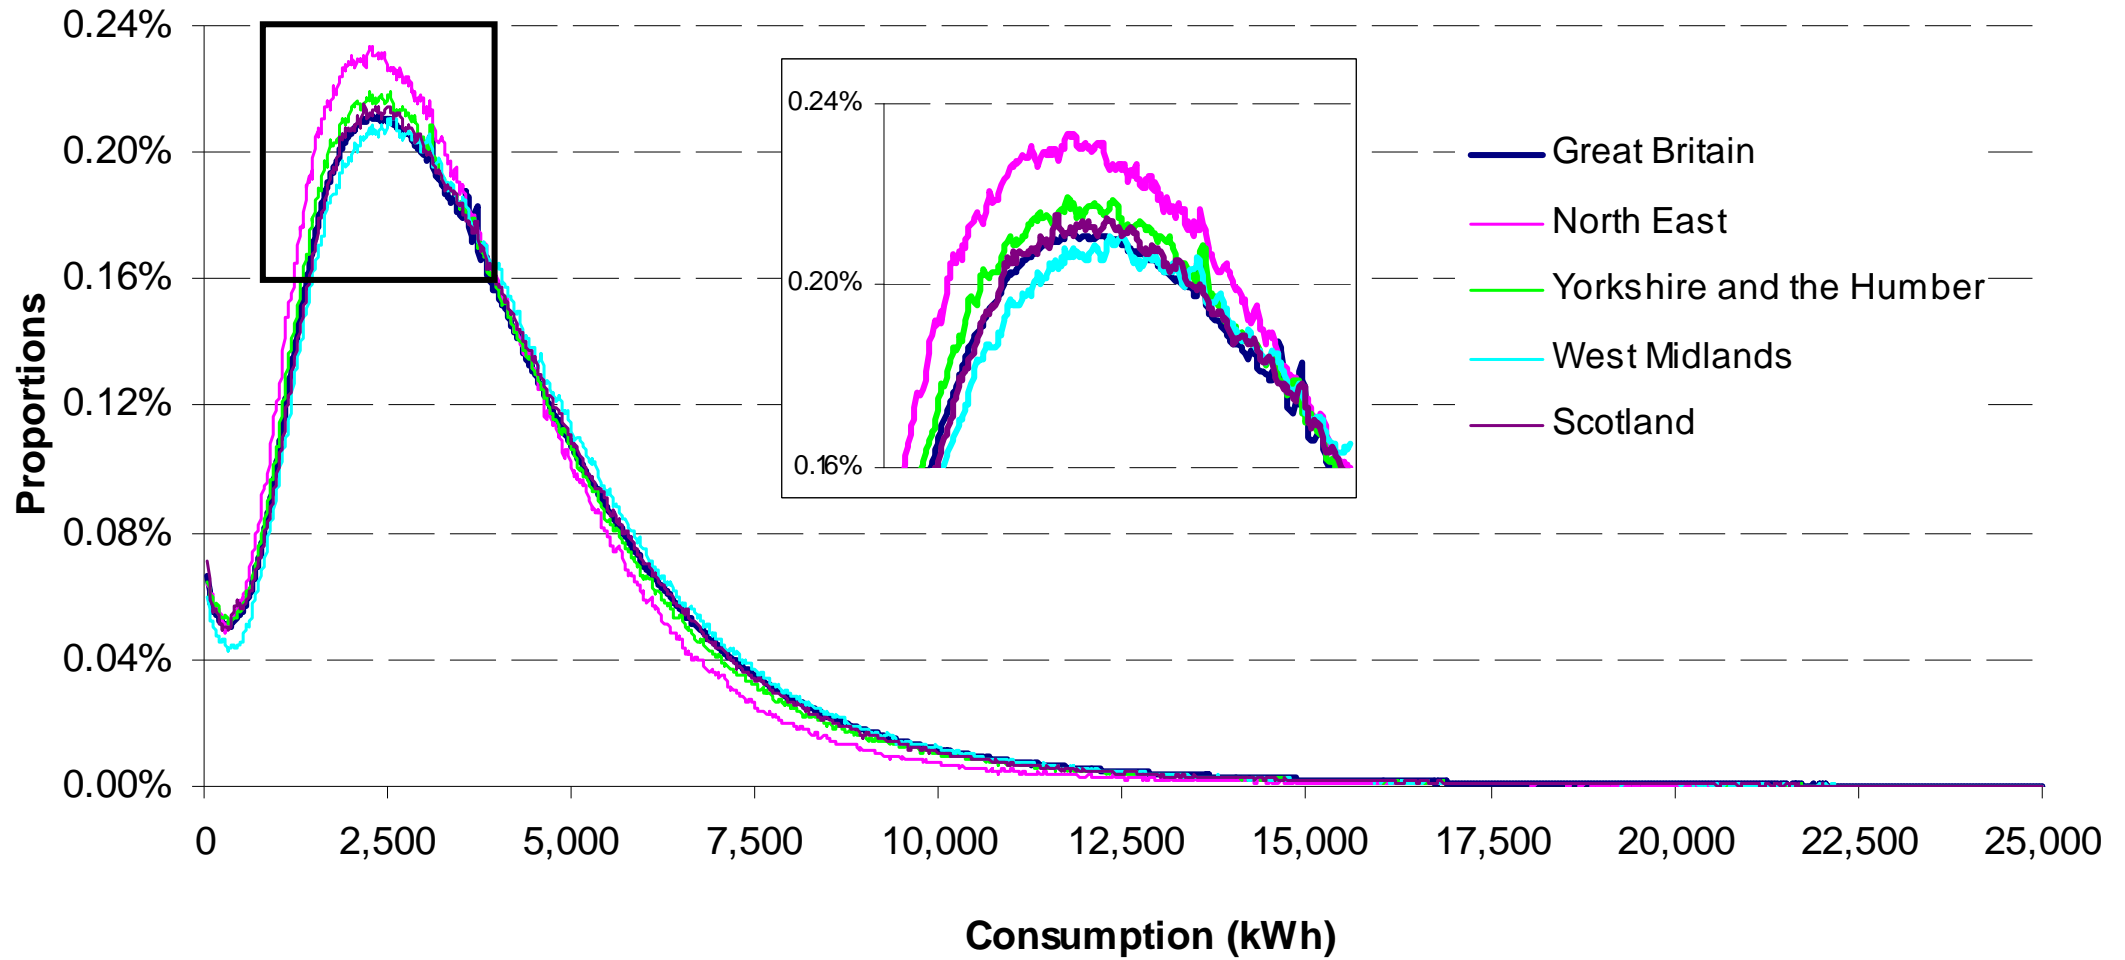

Charts accompanying the article on "Distribution analysis on domestic energy consumption" in Energy Trends, March 2009 edition

PUBLICATION URN 09D/504

Chart 1: Domestic energy consumption by meter type in Great Britain 2007

Chart 2: Distributions of profile 1 electricity consumption

Chart 3: Distributions of profile 2 electricity consumption

Chart 4: Distributions of gas consumption

Chart 5: Distribution of profile 1 electricity consumption in the North East

Chart 6: Distribution of profile 2 electricity consumption in the West Midlands

Chart 7: Distribution of gas consumption in Yorkshire and the Humber

Chart 8: Time series of electricity consumption in Great Britain 2005 to 2007