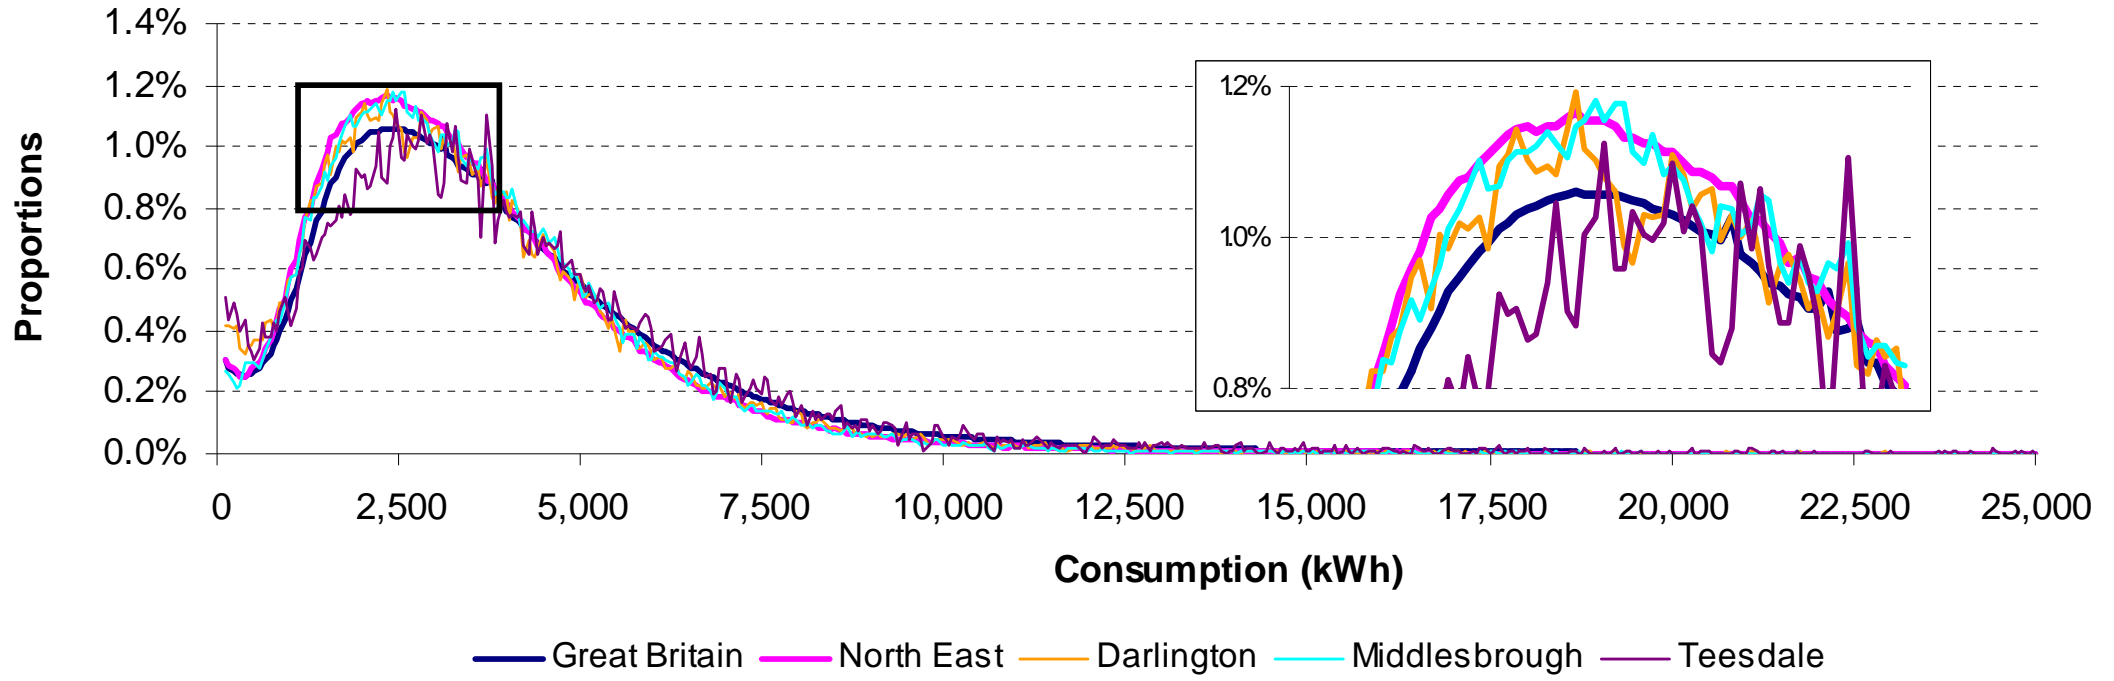

Charts accompanying the article on "Distribution analysis on domestic energy consumption" in Energy Trends, March 2009 edition

PUBLICATION URN 09D/504

Chart 1: Domestic energy consumption by meter type in Great Britain 2007

Chart 2: Distributions of profile 1 electricity consumption

Chart 3: Distributions of profile 2 electricity consumption

Chart 4: Distributions of gas consumption

Chart 5: Distribution of profile 1 electricity consumption in the North East

Chart 6: Distribution of profile 2 electricity consumption in the West Midlands

Chart 7: Distribution of gas consumption in Yorkshire and the Humber

Chart 8: Time series of electricity consumption in Great Britain 2005 to 2007