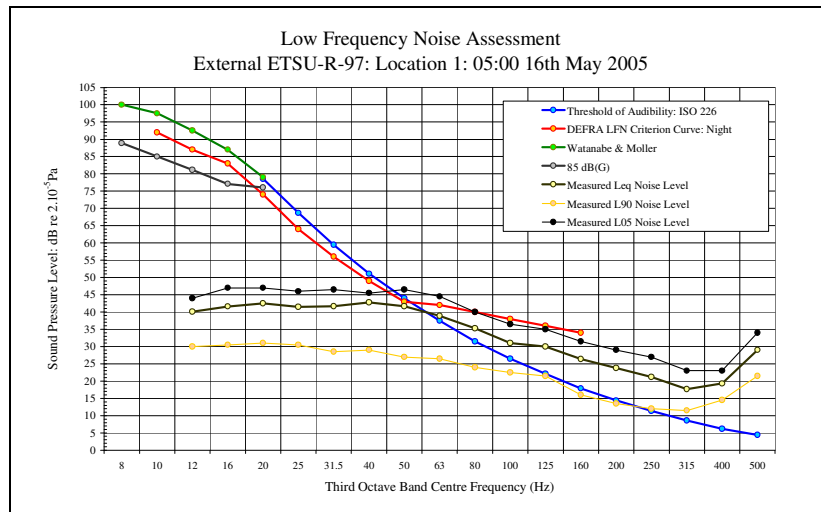

LFN Audibility External ETSU-R-97 16/05/05 Figure 29

LFN Audibility External ETSU-R-97 16/05/05 Figure 30