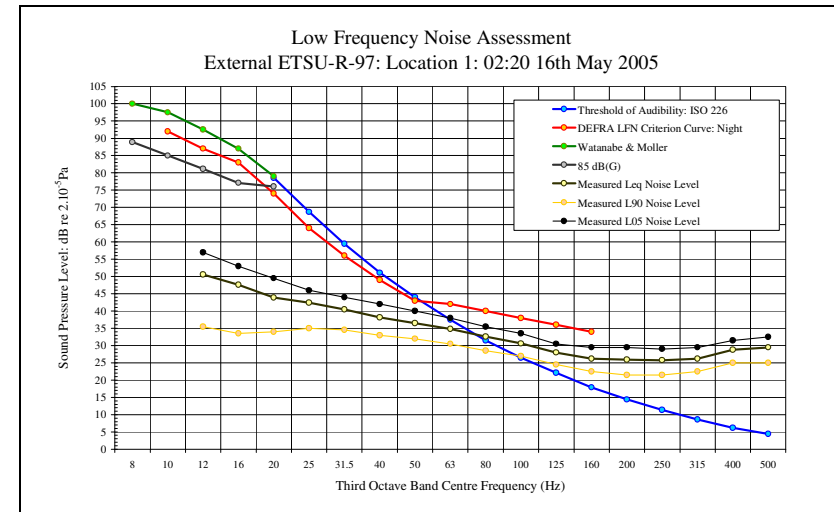

LFN Audibility External ETSU-R-97 16/05/05 Figure 12

LFN Audibility External ETSU-R-97 16/05/05 Figure 15