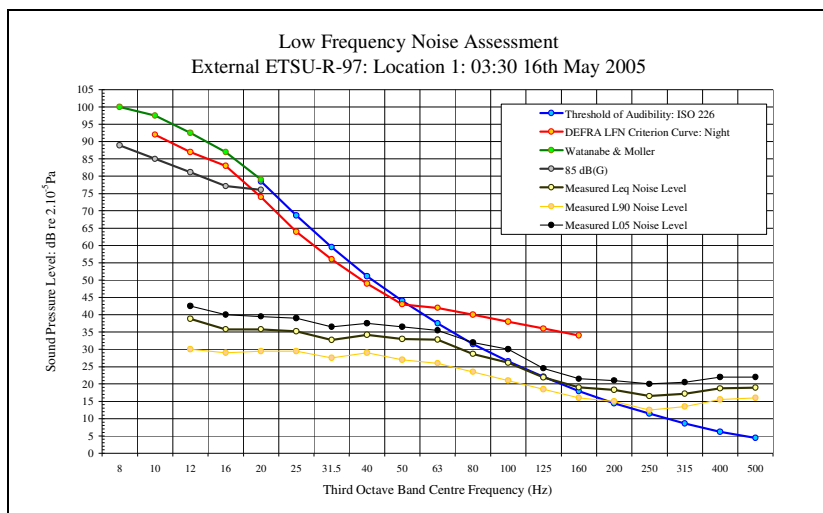

LFN Audibility External ETSU-R-97 16/05/05 Figure 18

Low Frequency Noise Measurements
Appendix 4D: Audibility Assessment Figures: Location 1 ETSU Position: 16th May 2005

LFN Audibility External ETSU-R-97 16/05/05 Figure 21