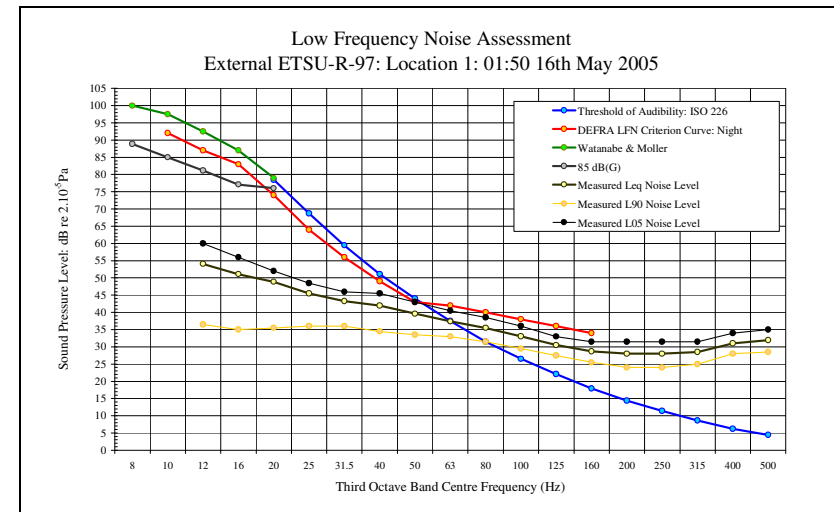

LFN Audibility External ETSU-R-97 16/05/05 Figure 11

LFN Audibility External ETSU-R-97 16/05/05 Figure 12