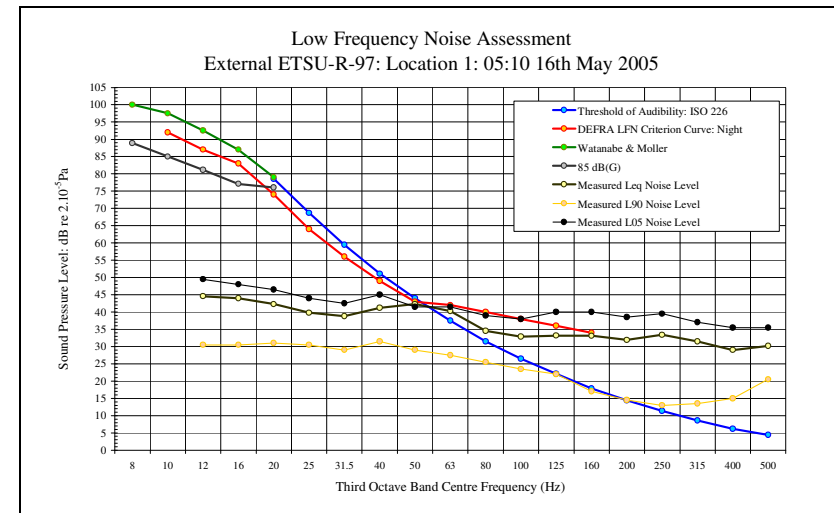

LFN Audibility External ETSU-R-97 16/05/05 Figure 28

LFN Audibility External ETSU-R-97 16/05/05 Figure 31