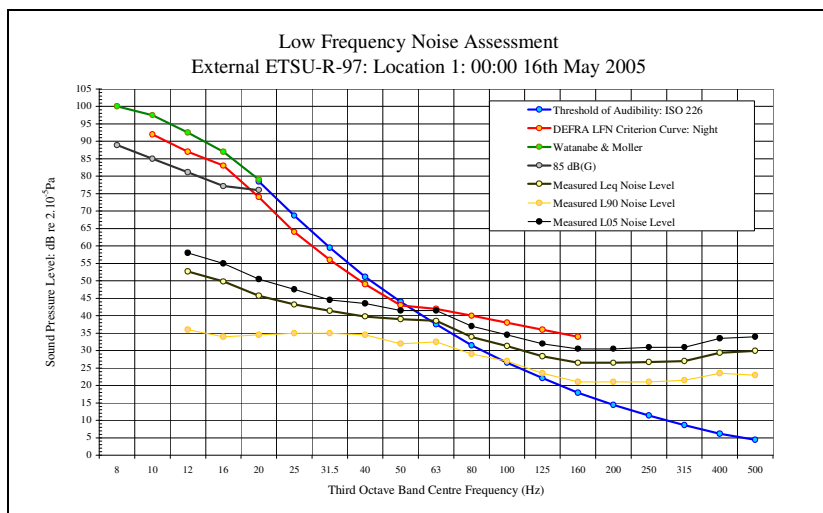

Low Frequency Noise Measurements
Appendix 4D: Audibility Assessment Figures: Location 1 ETSU Position: 16th May 2005

LFN Audibility External ETSU-R-97 16/05/05 Figure 1

LFN Audibility External ETSU-R-97 16/05/05 Figure 3