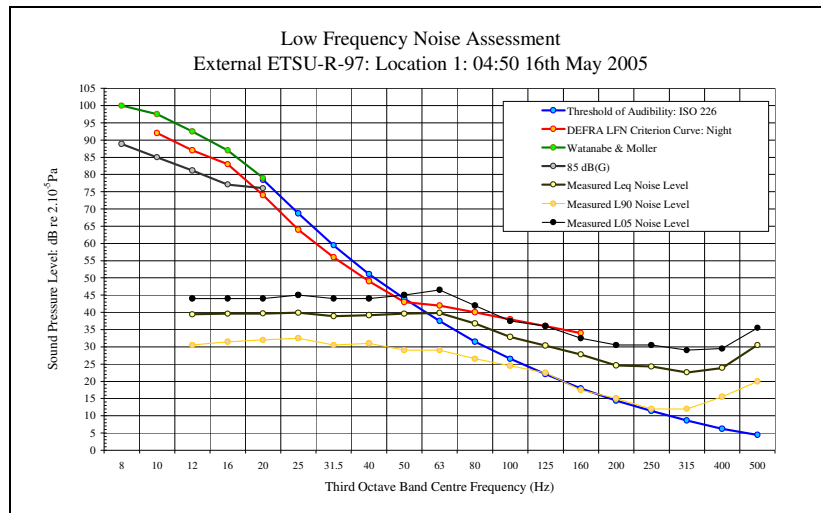

LFN Audibility External ETSU-R-97 16/05/05 Figure 26

Low Frequency Noise Measurements
Appendix 4D: Audibility Assessment Figures: Location 1 ETSU Position: 16th May 2005

LFN Audibility External ETSU-R-97 16/05/05 Figure 29