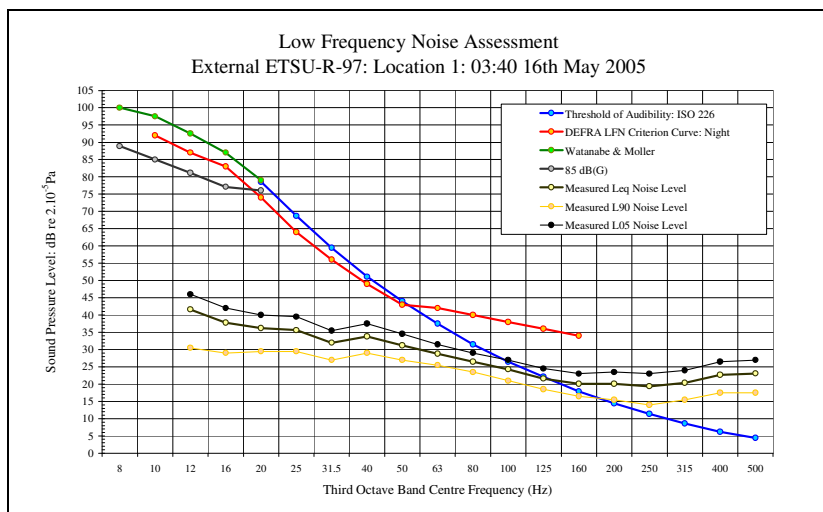

LFN Audibility External ETSU-R-97 16/05/05 Figure 21

LFN Audibility External ETSU-R-97 16/05/05 Figure 22