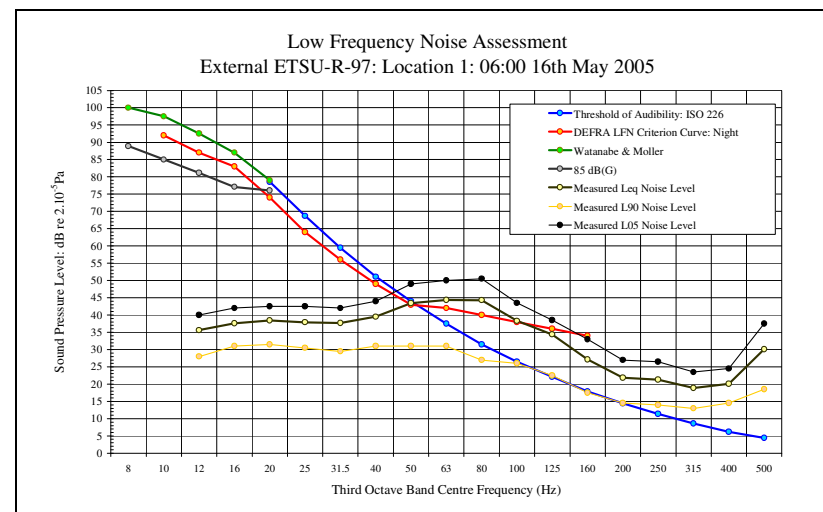

LFN Audibility External ETSU-R-97 16/05/05 Figure 35

LFN Audibility External ETSU-R-97 16/05/05 Figure 36