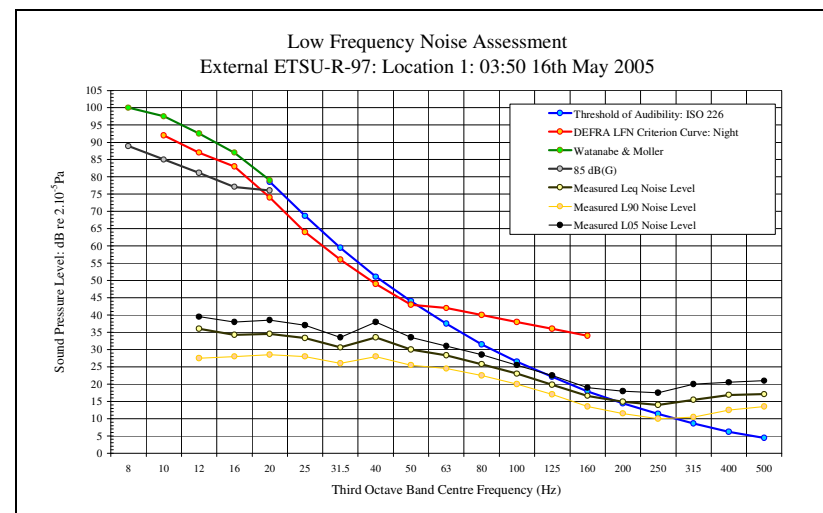

LFN Audibility External ETSU-R-97 16/05/05 Figure 20

LFN Audibility External ETSU-R-97 16/05/05 Figure 23