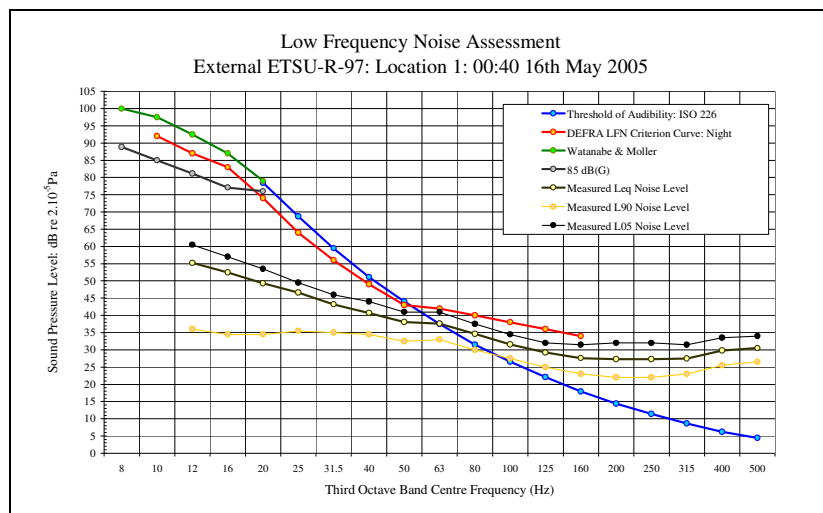

LFN Audibility External ETSU-R-97 16/05/05 Figure 2

Low Frequency Noise Measurements
Appendix 4D: Audibility Assessment Figures: Location 1 ETSU Position: 16th May 2005

LFN Audibility External ETSU-R-97 16/05/05 Figure 5