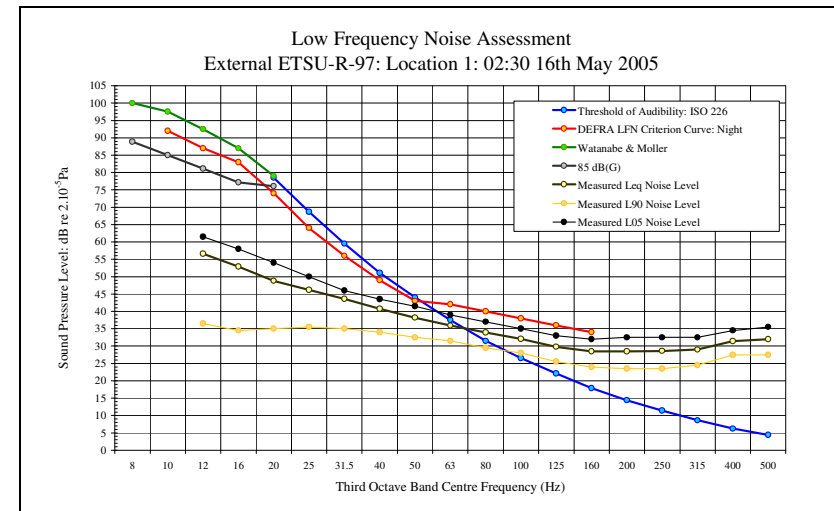

LFN Audibility External ETSU-R-97 16/05/05 Figure 15

LFN Audibility External ETSU-R-97 16/05/05 Figure 16