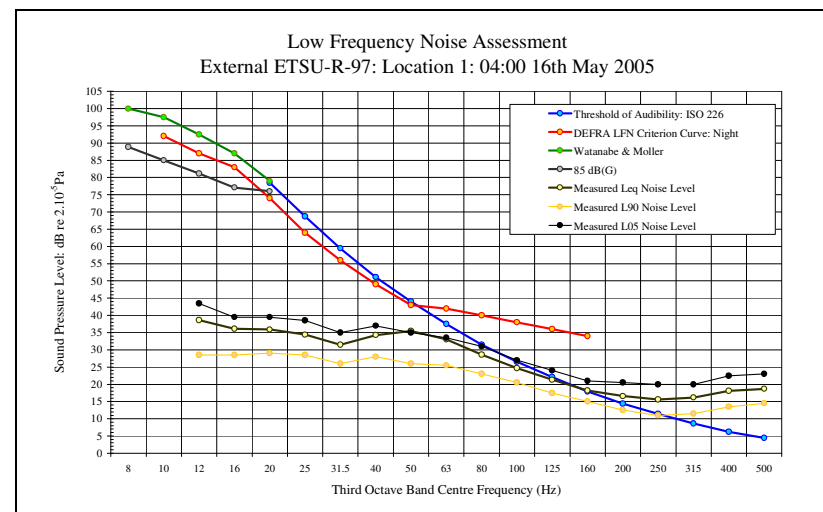

LFN Audibility External ETSU-R-97 16/05/05 Figure 23

LFN Audibility External ETSU-R-97 16/05/05 Figure 24