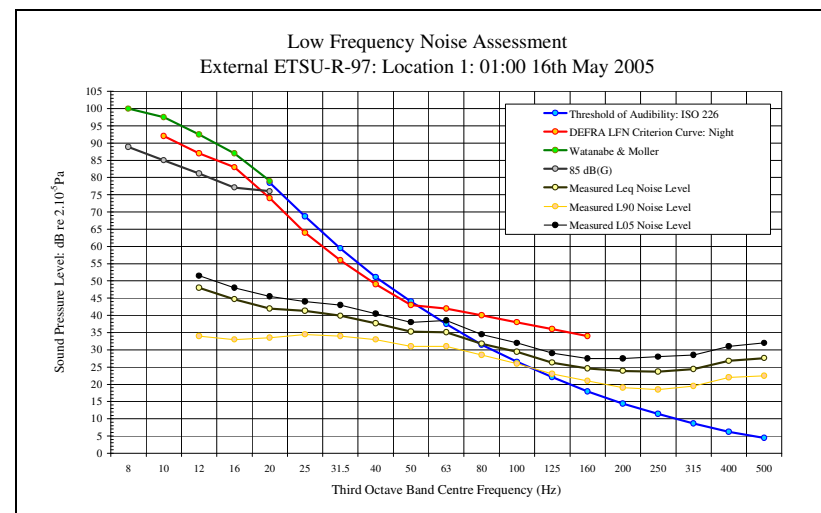

LFN Audibility External ETSU-R-97 16/05/05 Figure 4

LFN Audibility External ETSU-R-97 16/05/05 Figure 7