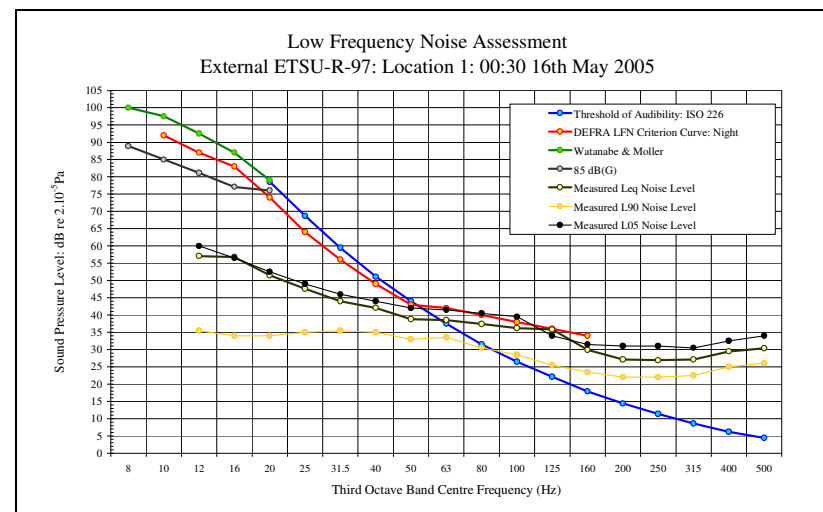

LFN Audibility External ETSU-R-97 16/05/05 Figure 3

LFN Audibility External ETSU-R-97 16/05/05 Figure 4