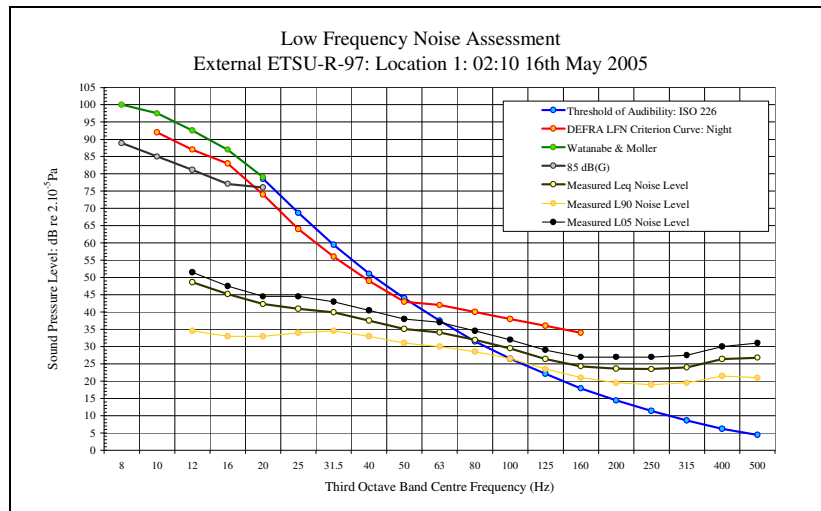

LFN Audibility External ETSU-R-97 16/05/05 Figure 13

LFN Audibility External ETSU-R-97 16/05/05 Figure 14