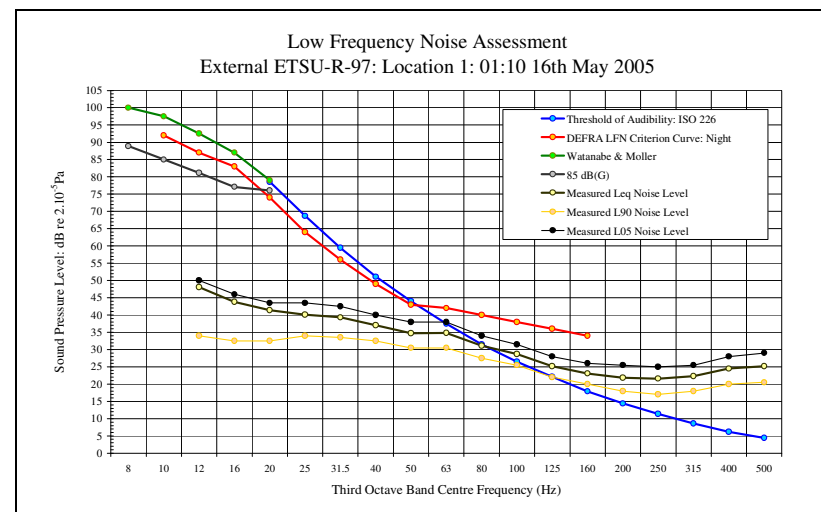

LFN Audibility External ETSU-R-97 16/05/05 Figure 7

LFN Audibility External ETSU-R-97 16/05/05 Figure 8