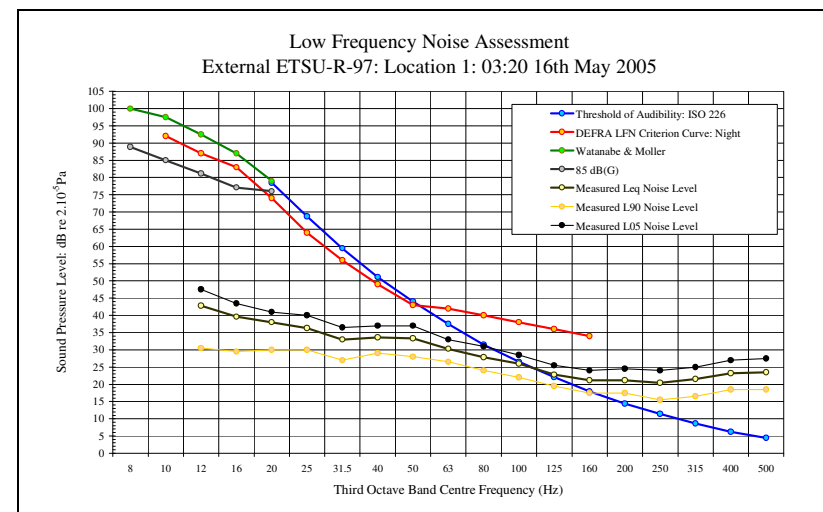

LFN Audibility External ETSU-R-97 16/05/05 Figure 19

LFN Audibility External ETSU-R-97 16/05/05 Figure 20