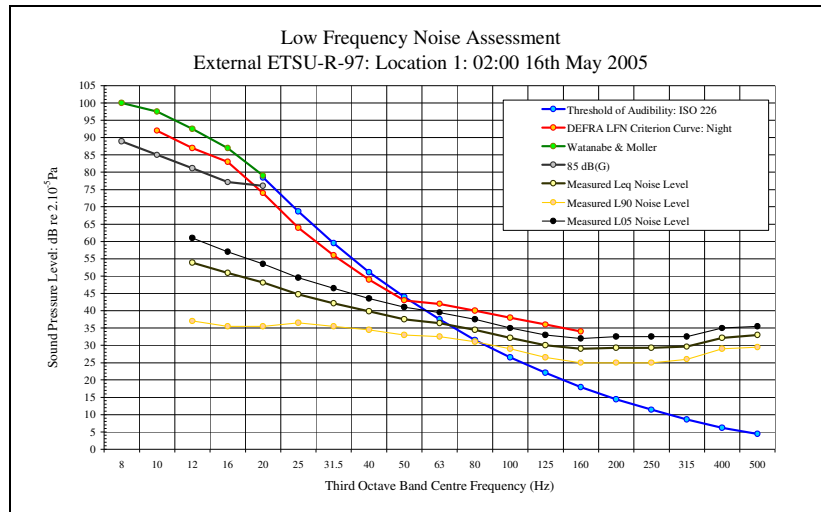

LFN Audibility External ETSU-R-97 16/05/05 Figure 10

Low Frequency Noise Measurements
Appendix 4D: Audibility Assessment Figures: Location 1 ETSU Position: 16th May 2005

LFN Audibility External ETSU-R-97 16/05/05 Figure 13