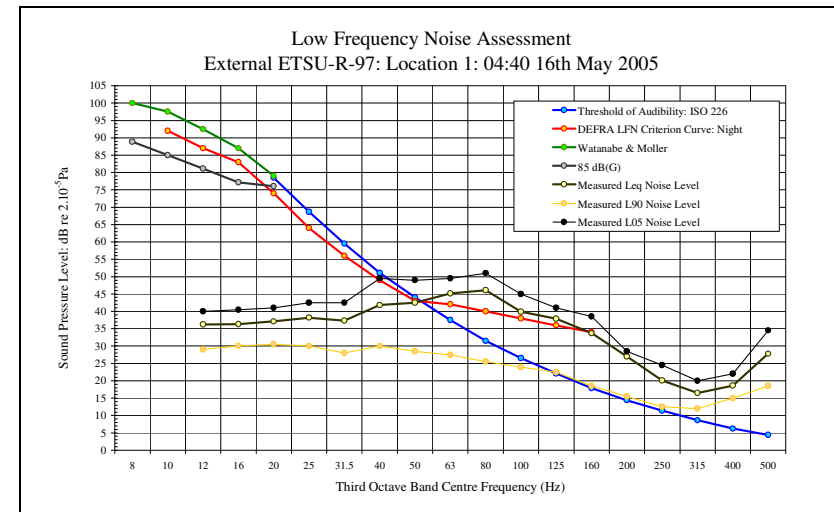

LFN Audibility External ETSU-R-97 16/05/05 Figure 27

LFN Audibility External ETSU-R-97 16/05/05 Figure 28