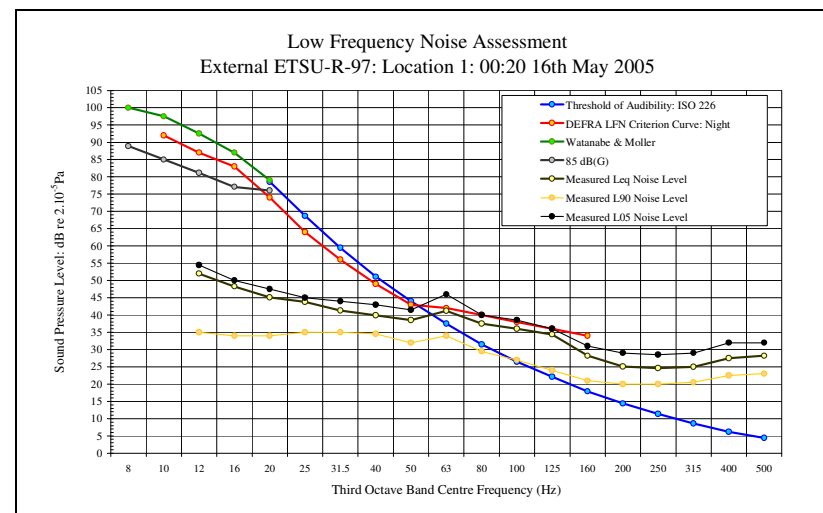

Low Frequency Noise Measurements
Appendix 4D: Audibility Assessment Figures: Location 1 ETSU Position: 16th May 2005

LFN Audibility External ETSU-R-97 16/05/05 Figure 1

LFN Audibility External ETSU-R-97 16/05/05 Figure 3