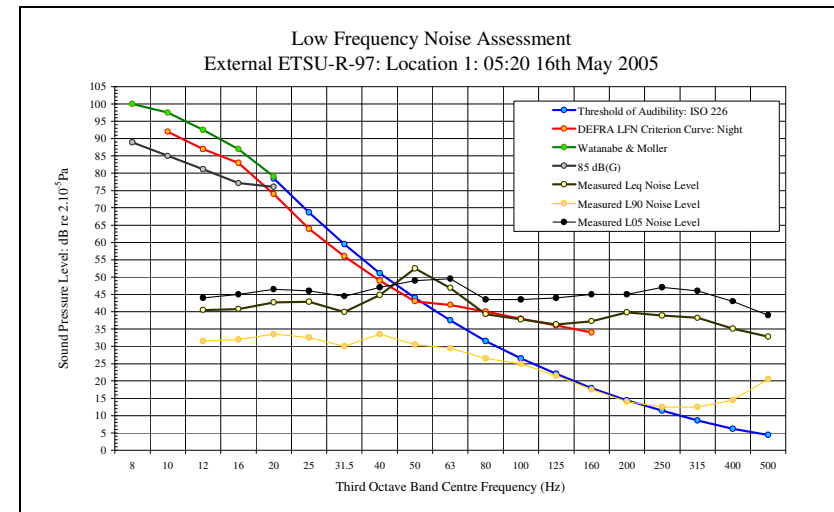

LFN Audibility External ETSU-R-97 16/05/05 Figure 31

LFN Audibility External ETSU-R-97 16/05/05 Figure 32