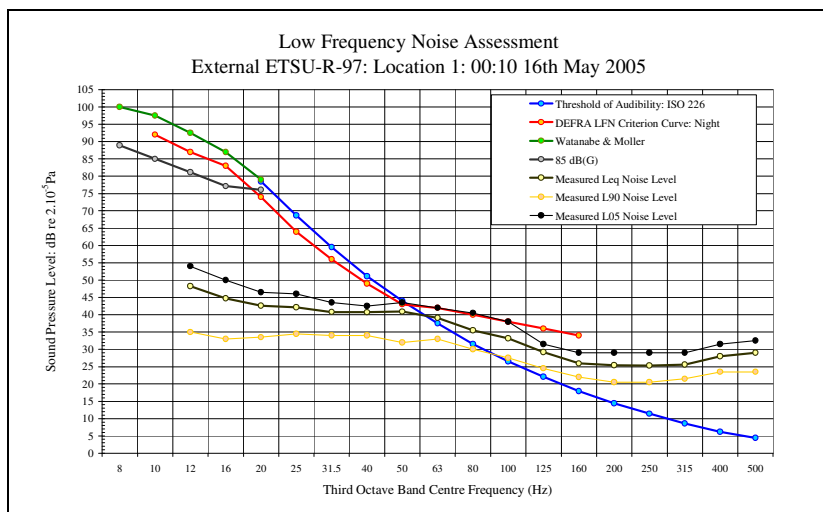

Low Frequency Noise Measurements
Appendix 4D: Audibility Assessment Figures: Location 1 ETSU Position: 16th May 2005

LFN Audibility External ETSU-R-97 16/05/05 Figure 1

LFN Audibility External ETSU-R-97 16/05/05 Figure 3