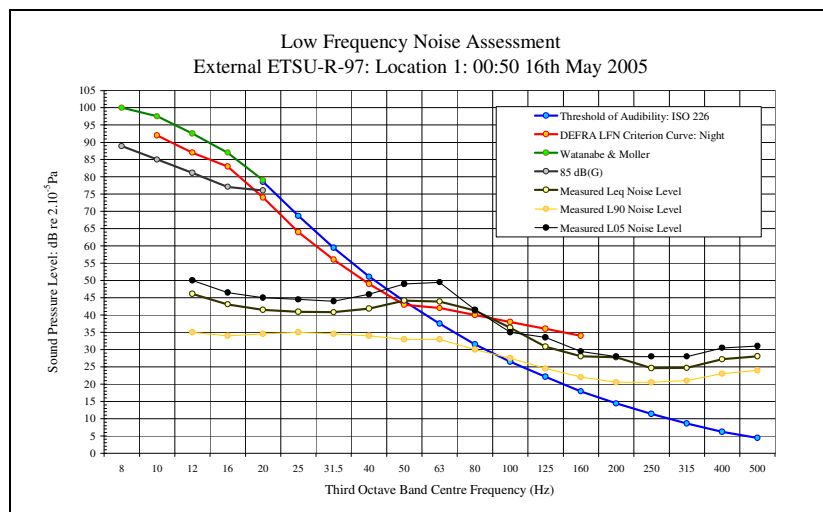

LFN Audibility External ETSU-R-97 16/05/05 Figure 5

LFN Audibility External ETSU-R-97 16/05/05 Figure 6